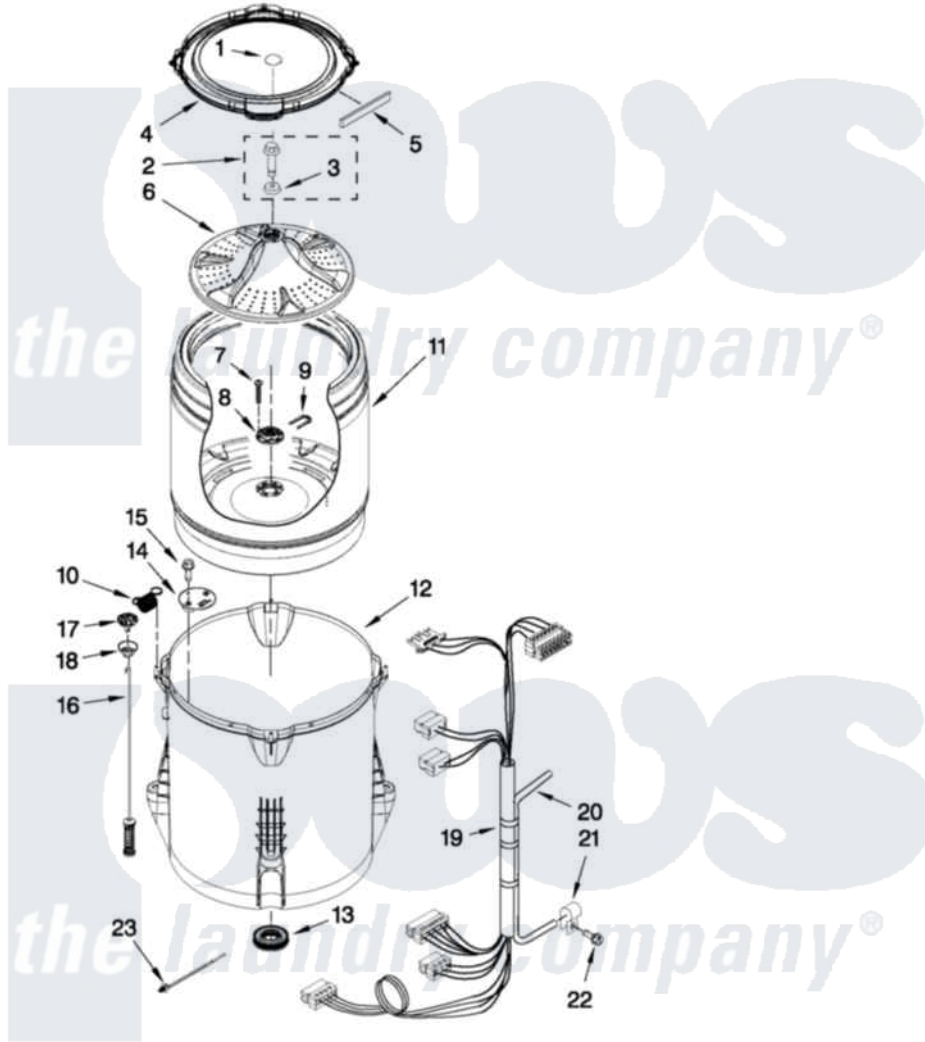

Maytag MVWX5SPA0 03 - BASKET AND TUB PARTS

BASKET AND TUB PARTS

For Model: MVWX5SPA0
(White)

FOR ORDERING INFORMATION REFER TO PARTS PRICE LIST

W10508345

5

Maytag [Residential Maytag MVWX5SPA0 Washer Parts](#) Parts Diagram 03 - BASKET AND TUB PARTS
Click on the part number to view part

Item	Original Part Number	Replaced By	Status	Part Description
1	W10305251			Cap, Impeller
2	W10003790			Screw And Washer
3	3949550			Washer
4	W10215146			Tub Ring
5	W10205824			Absorber, Impact
6	W10215119			Impeller
7	8533953			Screw, 8-16 X 1.000
8	W10396887		Not Available	HUB - DRIVEN, BASKET (INCLUDES ITEM 7)
9	W10402178		Not Available	RETAINER
10	W10348658	W10400895		Spring
11	W10469848			Basket Assembly
12	W10238301	W10324648		Tub-Outer
13	W10006371	W10324647		Seal-Tub
14	W10215093			Filter, Drain Pump
15	8533928			Screw, 8-18 X 3/4
				Damper Assembly, Tub

16	W10257085	W10317709	Damper Assembly, Tub Suspension
17	W10405423	W10440729	Suspension
18	W10256551	W10440729	Suspension
19	W10383573		Harness, Lower
20	8572540	353244	Hose, Pressure Switch
21	W10005430		Clamp, Pressure Hose Retainer
22	8533943	W10109200	Screw, Baffle Mounting
23	W10339879		Tie, Cable