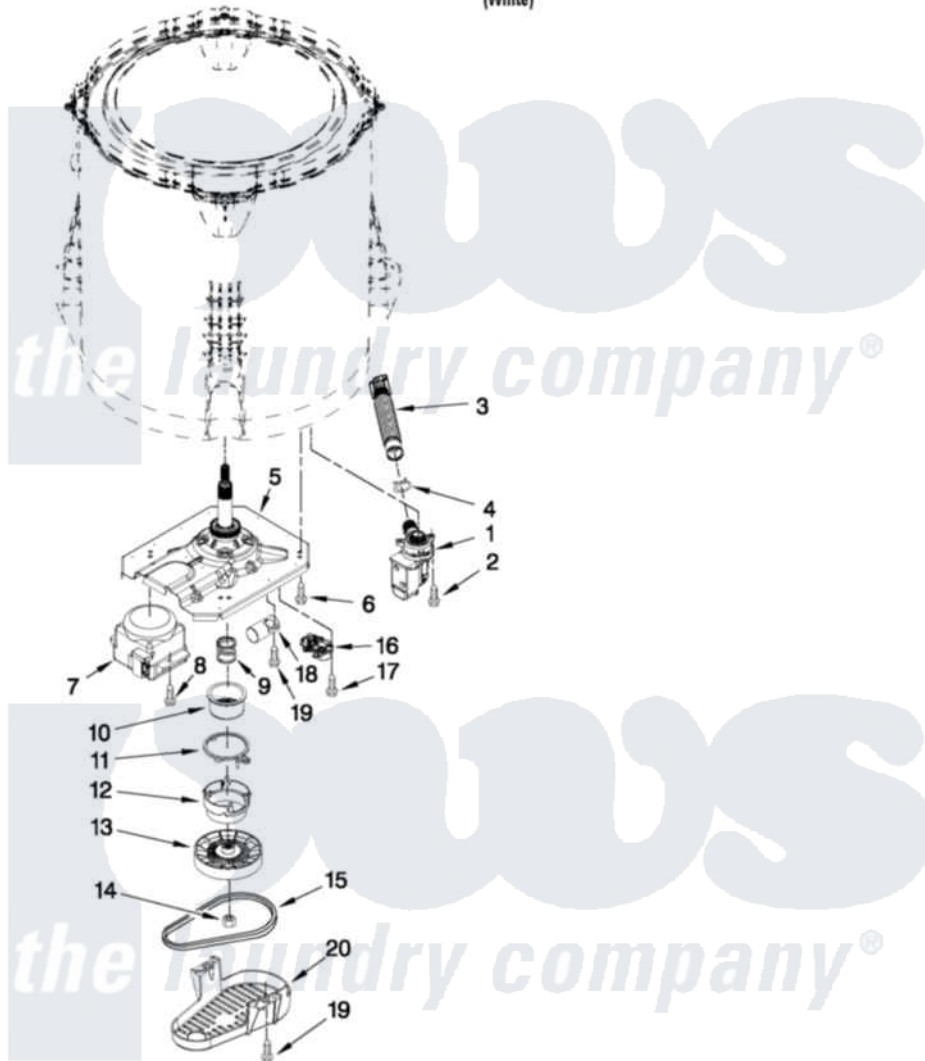

Maytag MVWX5SPA0 04 - GEARCASE, MOTOR AND PUMP PARTS

GEARCASE, MOTOR AND PUMP PARTS

For Model: MVWX5SPA0
(White)

FOR ORDERING INFORMATION REFER TO PARTS PRICE LIST

6

W10508345

Maytag Residential Maytag MVWX5SPA0 Washer Parts Diagram 04 - GEARCASE, MOTOR AND PUMP PARTS

[Click on the part number to view part](#)

Item	Original Part Number	Replaced By	Status	Part Description
1	W10276397			Pump Assembly, Drain
2	W10004910			Screw, 12-16 X 1-1/4
3	W10215091			Hose, Inner Drain Assembly
4	8317496	285655		Clamp, Hose
5	W10469846			Gearcase Assembly
6	W10249633			Screw, 7.2-1.6 X 30
7	W10416660			Motor, Drive
8	W10094780	W10182109		Screw-Kit
9	W10326374	W10315818		Cam
10	W10006352	W10315818		Cam
11	W10006353	W10315818		Cam
12	W10006354	W10315818		Cam
13	W10006356			Pulley
14	W10163336			Nut, Pulley
15	W10006384			Belt, Drive
16	W10006355			Actuator, Shift

17	9741052	Screw, 6-32 X 1.00
18	W10390446	Capacitor, Motor Run
19	357640	Screw And Washer
20	W10427633	Shield, Pulley Cover