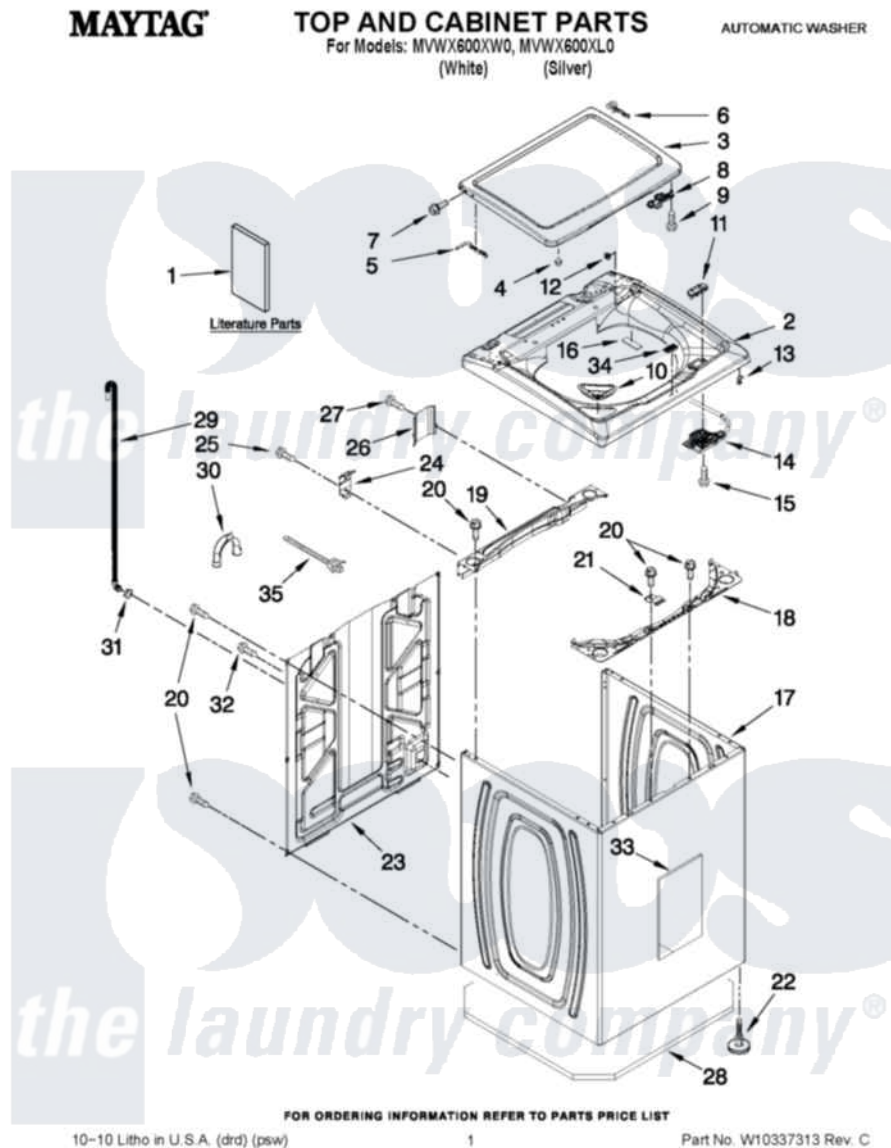

Maytag MVWX600XL0 01 - TOP AND CABINET PARTS

Maytag Residential Maytag MVWX600XL0 Washer Parts Parts Diagram 01 - TOP AND CABINET PARTS
 Click on the part number to view part

Item	Original Part Number	Replaced By	Status	Part Description
1	W10240509			Installation Instructions
"	W10240510		Not Available	INSTALLATION INSTRUCTIONS (SPANISH)
"	W10280465		Not Available	USE & CARE GUIDE
"	W10280504		Not Available	INSTRUCTIONS, SOUND SHIELD INSTALLATION
"	W10240504		Not Available	TECH SHEET IMPROVED WASH
"	W10280498		Not Available	QUICK START GUIDE
"	W10062924		Not Available	ENERGY GUIDE
2	W10238290			Top
"	W10268719			Top
3	W10270565			Lid
"	W10270567			Lid
4	9724509			Bumper, Lid
5	W10295775			Hinge, Wire
6	W10294031			Hinge Wire

7	W10119828		Screw, Lid Hinge Mounting
8	W10240513		Strike, Lid Lock
"	W10240514		Strike, Lid Lock
9	W10273971		Screw, 6-19 X 1/2
10	W10240977		Dispenser, Bleach
"	W10304138		Dispenser, Bleach
11	W10240511	W10392041	Bezel, Lid Lock
"	W10240512	W10392092	Bezel, Lid Lock
12	W10293272		Bearing, Lid Hinge
"	W10293230		Bearing, Lid Hinge
13	90016		Clip, Pressure Switch Hose
14	W10238287	W10404050	Latch
15	8281163		Screw, Dispenser Housing Mounting
16	W10333228		Pad, Lid Hinge
17	W10319849	W10338650	Cabinet
"	W10319854	W10338651	Cabinet
18	W10215098		Brace, Cabinet Top Front
19	W10215099		Brace, Cabinet Top Rear
20	1157158	489069	Xxscrew, 10-12 X 1/2
21	W10248088		Lock, Top
22	W10335586	W10397767	Foot Assembly, Leveling
23	W10250884		Panel Rear
24	W10215102		Hinge, Top
25	W10142728	3370225	Screw
26	W10215139		Cover, Harness
27	3400076		Screw, Bracket Mounting
28	W10317148	W10319260	Sound Absr
29	W10221546		Hose, Outer Drain Assembly
30	W10280024		U-Bend, Drain Hose
31	356138		Clamp, Hose
32	9740848		Screw, Mixing Valve Mounting
33	W10177046		Cabinet - Damper, Sound
34	W10323735		Badge
35	W10339879		Tie, Cable