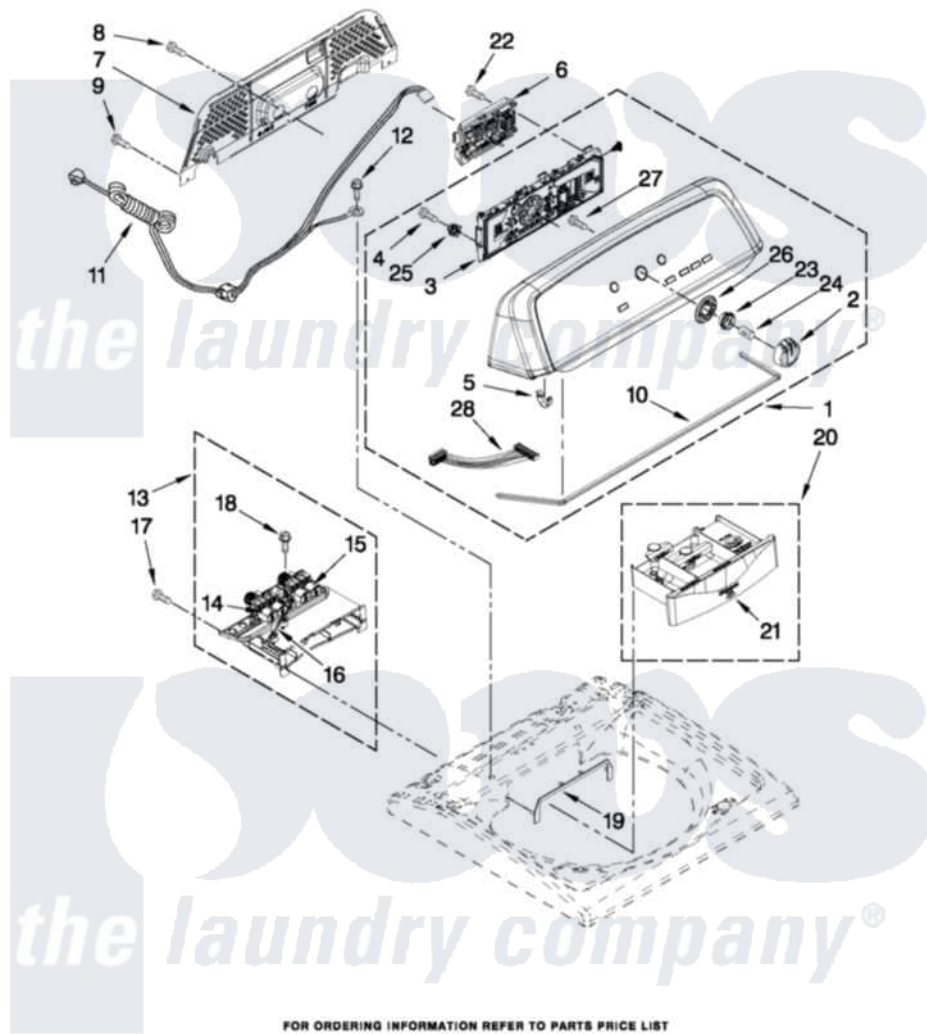

Maytag MVWX600XL0 02 - CONSOLE AND DISPENSER PARTS

CONSOLE AND DISPENSER PARTS

For Models: MVWX600XW0, MVWX600XL0
(White) (Silver)

W10337313

FOR ORDERING INFORMATION REFER TO PARTS PRICE LIST

3

Maytag [Residential Maytag MVWX600XL0 Washer Parts](#) Parts Diagram 02 - CONSOLE AND DISPENSER PARTS
Click on the part number to view part

Item	Original Part Number	Replaced By	Status	Part Description
1	W10293206			Console
"	W10338605			Console
2	W10251381			Knob, Control
"	W10251384			Knob, Control
3	W10305452			User Interface
4	W10219342			Screw, Baffle Mounting
5	8312709			Clip-Console
6	W10296107	W10393454		Control-Elec
7	W10269597			Panel, Console Rear Cover
8	3390647	488729		Screw
9	1157158	489069		Xxscrew, 10-12 X 1/2
10	W10280079			Seal, Console
11	W10266797			Cord, Power
12	3400076			Screw, Bracket Mounting
13	W10240963	W10432327		Housing Assembly - Dispenser
14	W10240949			Valve, Cold Water Inlet

15	W10240948	Valve, Hot Water Inlet	
16	W10240967	Harness, Valve	
17	3400061	Screw, Dispenser Housing Mounting	
18	97787	W10109200	Screw, Baffle Mounting
19	W10240946	Bezel, Dispenser	
20	W10240960	Drawer, Dispenser Assembly	
21	W10287478	Handle, Dispenser Drawer Facia	
22	9740848	Screw, Mixing Valve Mounting	
23	W10326923	Spacer, Knob	
24	8536939	Clip, Knob	
25	W10274524	Tensioner, Facia	
26	W10305134	Bezel, Cycle Trim	
27	3196172	Screw, 6-19 X 3/8	
28	W10285492	Harness, User Interface	