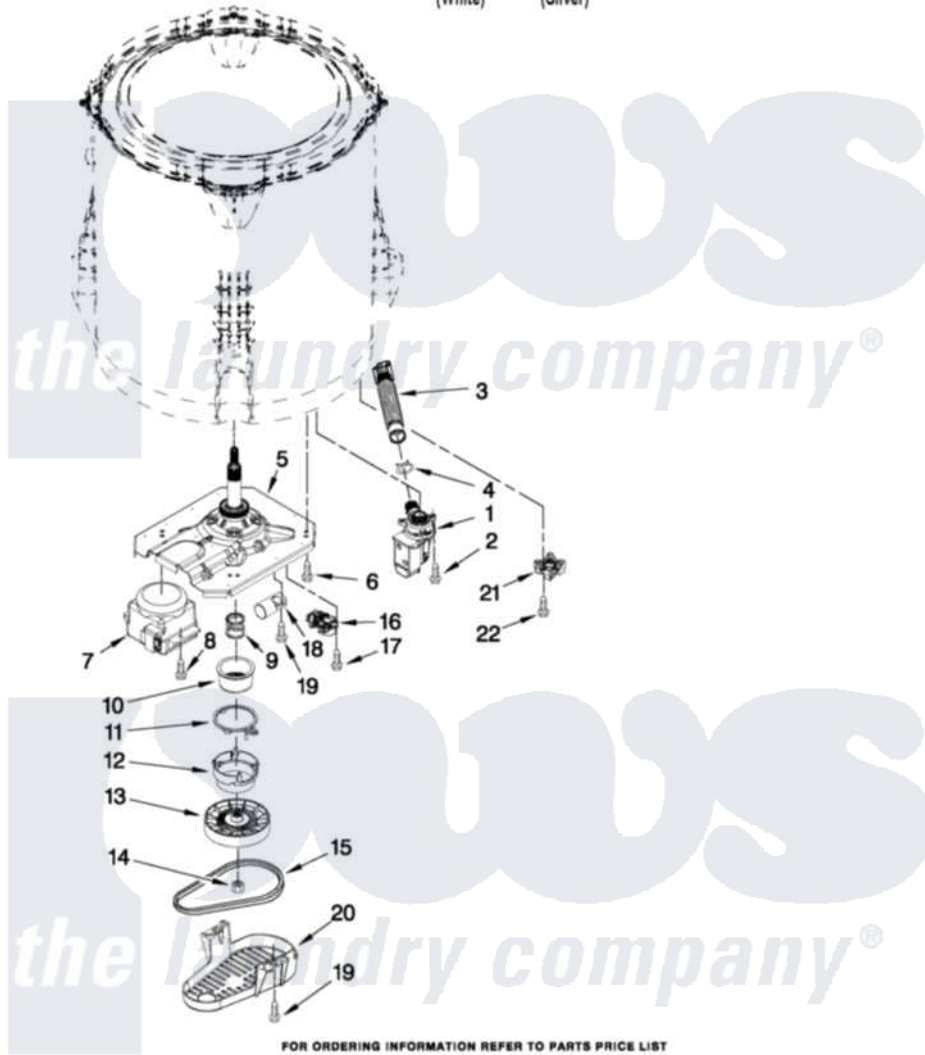

Maytag MVWX600XL0 04 - GEARCASE, MOTOR AND PUMP PARTS

GEARCASE, MOTOR AND PUMP PARTS

For Models: MVWX600XW0, MVWX600XL0
(White) (Silver)

FOR ORDERING INFORMATION REFER TO PARTS PRICE LIST

6

W10337313

Maytag [Residential Maytag MVWX600XL0 Washer Parts](#) Parts Diagram 04 - GEARCASE, MOTOR AND PUMP PARTS

[Click on the part number to view part](#)

Item	Original Part Number	Replaced By	Status	Part Description
1	W10276397			Pump Assembly, Drain
2	W10004910			Screw, 12-16 X 1-1/4
3	W10215091			Hose, Inner Drain Assembly
4	8317496	285655		Clamp, Hose
5	W10006401	W10330039		Gearcase
6	W10249633			Screw, 7.2-1.6 X 30
7	W10249628			Motor, Drive
8	W10094780	W10182109		Screw-Kit
9	W10326374	W10315818		Cam
10	W10006352	W10315818		Cam
11	W10006353	W10315818		Cam
12	W10006354	W10315818		Cam
13	W10006356			Pulley
14	W10163336			Nut, Pulley
15	W10006384			Belt, Drive
16	W10006355			Actuator, Shift

17	9741052	Screw, 6-32 X 1.00
18	W10278117	Capacitor, Motor Run
19	357640	Screw And Washer
20	W10006383	Shield, Pulley Cover
21	W10238318	Counterweight
22	W10238319	Screw, 8-18 X 1.00