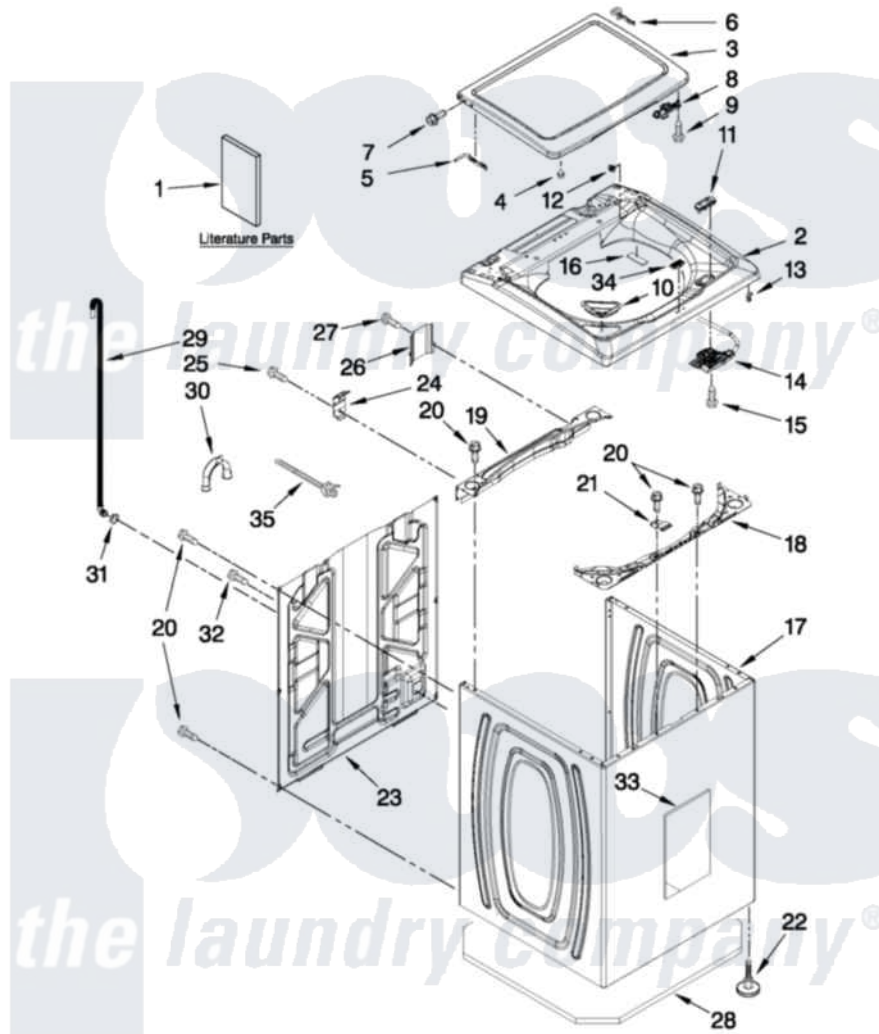

Maytag MVWX600XL1 01 - TOP AND CABINET PARTS

MAYTAG

TOP AND CABINET PARTS

AUTOMATIC WASHER

For Models: MVWX600XW1, MVWX600XL1
(White) (Silver)

FOR ORDERING INFORMATION REFER TO PARTS PRICE LIST

4-11 Litho in U.S.A. (MP)(bay)

1

Part No. W10413277 Rev. A

Maytag Residential Maytag MVWX600XL1 Washer Parts Parts Diagram 01 - TOP AND CABINET PARTS

[Click on the part number to view part](#)

Item	Original Part Number	Replaced By	Status	Part Description
1	W10240509			Installation Instructions
"	W10240510		Not Available	INSTALLATION INSTRUCTIONS (SPANISH)
"	W10280465		Not Available	USE & CARE GUIDE
"	W10280504		Not Available	INSTRUCTIONS, SOUND SHIELD INSTALLATION
"	W10338674		Not Available	TECH SHEET
"	W10280498		Not Available	QUICK START GUIDE
"	W10062961		Not Available	ENERGY GUIDE
2	W10238290			Top
"	W10268719			Top
3	W10270565			Lid
"	W10270567			Lid
4	9724509			Bumper, Lid
5	W10295775			Hinge, Wire
6	W10294031			Hinge Wire
7	W10119828			Screw, Lid Hinge Mounting