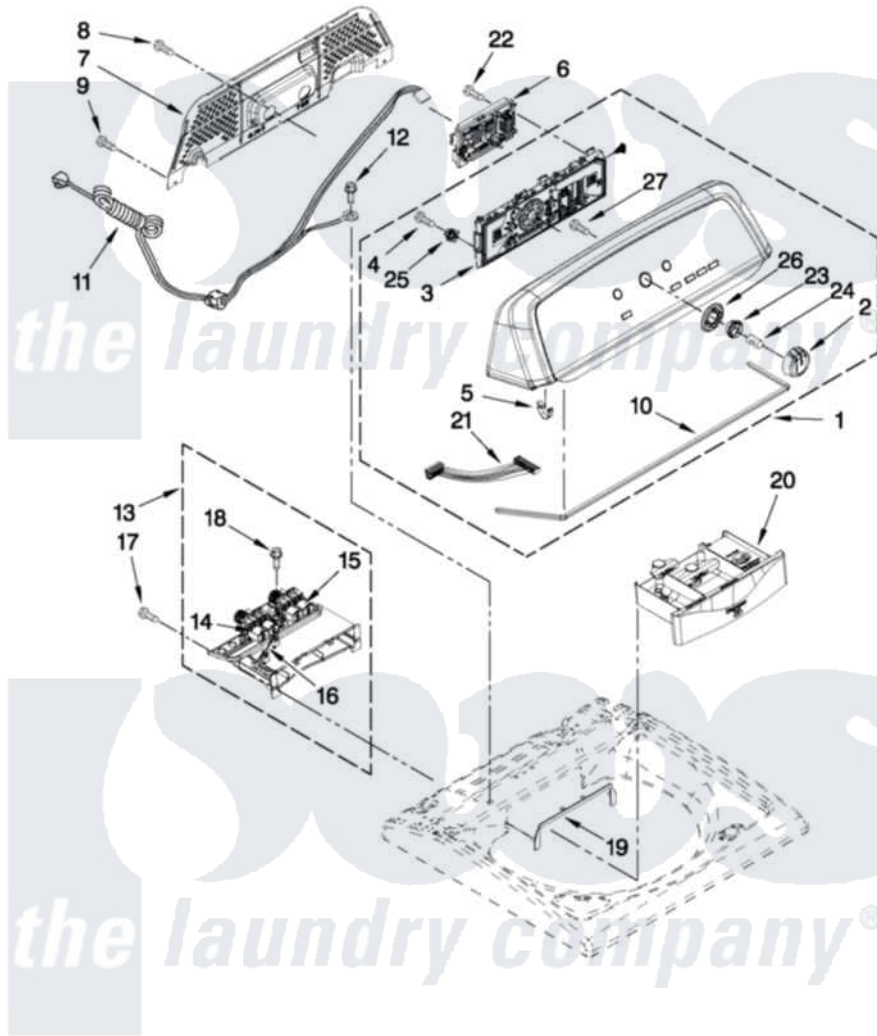

# Maytag MVWX600XL1 02 - CONSOLE AND DISPENSER PARTS

## CONSOLE AND DISPENSER PARTS

For Models: MVWX600XW1, MVWX600XL1  
(White) (Silver)

FOR ORDERING INFORMATION REFER TO PARTS PRICE LIST

W10413277

3

Maytag [Residential Maytag MVWX600XL1 Washer Parts](#) Parts Diagram 02 - CONSOLE AND DISPENSER PARTS  
Click on the part number to view part

Item	Original Part Number	Replaced By	Status	Part Description
1	<a href="#">W10293206</a>			Console
"	<a href="#">W10338605</a>			Console
2	<a href="#">W10251381</a>			Knob, Control
"	<a href="#">W10251384</a>			Knob, Control
3	<a href="#">W10305452</a>			User Interface
4	<a href="#">W10219342</a>			Screw, Baffle Mounting
5	<a href="#">8312709</a>			Clip-Console
6	<a href="#">W10405818</a>			Control Unit Assembly, Machine And Motor
7	<a href="#">W10269597</a>			Panel, Console Rear Cover
8	3390647	<a href="#">488729</a>		Screw
9	1157158	<a href="#">489069</a>		Xxscrew, 10-12 X 1/2
10	<a href="#">W10280079</a>			Seal, Console
11	<a href="#">W10266797</a>			Cord, Power
12	<a href="#">3400076</a>			Screw, Bracket Mounting
13	W10240963	<a href="#">W10432327</a>		Housing Assembly - Dispenser
14	<a href="#">W10240949</a>			Valve, Cold Water Inlet

15	<a href="#">W10240948</a>	Valve, Hot Water Inlet	
16	<a href="#">W10240967</a>	Harness, Valve	
17	<a href="#">3400061</a>	Screw, Dispenser Housing Mounting	
18	97787	<a href="#">W10109200</a>	Screw, Baffle Mounting
19	<a href="#">W10240946</a>	Bezel, Dispenser	
20	<a href="#">W10240960</a>	Drawer, Dispenser Assembly	
21	<a href="#">W10285492</a>	Harness, User Interface	
22	<a href="#">9740848</a>	Screw, Mixing Valve Mounting	
23	<a href="#">W10326923</a>	Spacer, Knob	
24	<a href="#">8536939</a>	Clip, Knob	
25	<a href="#">W10274524</a>	Tensioner, Facia	
26	<a href="#">W10305134</a>	Bezel, Cycle Trim	
27	<a href="#">3196172</a>	Screw, 6-19 X 3/8	