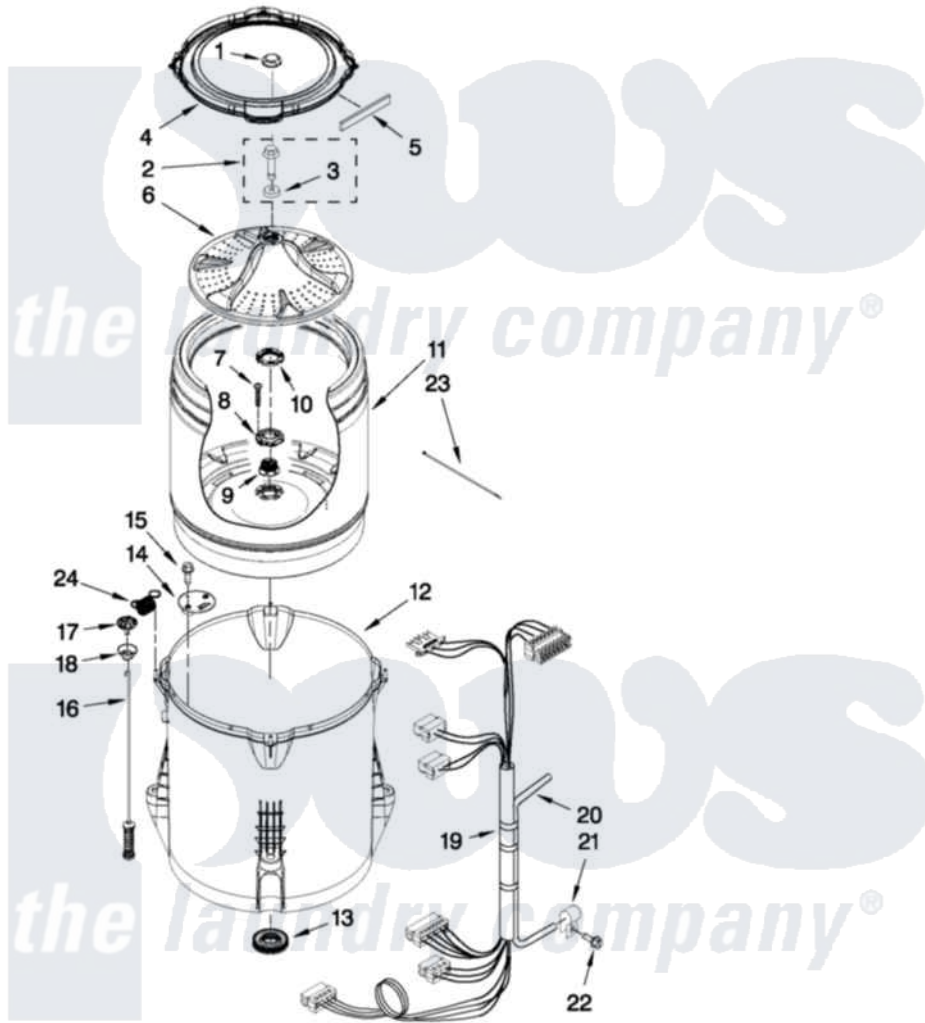

# Maytag MVWX600XL1 03 - BASKET AND TUB PARTS

## BASKET AND TUB PARTS

For Models: MVWX600XW1, MVWX600XL1  
(White) (Silver)

FOR ORDERING INFORMATION REFER TO PARTS PRICE LIST

W10413277

5

Maytag Residential Maytag MVWX600XL1 Washer Parts Parts Diagram 03 - BASKET AND TUB PARTS

Click on the part number to view part

Item	Original Part Number	Replaced By	Status	Part Description
1	<a href="#">W10305251</a>			Cap, Impeller
2	<a href="#">W10003790</a>			Screw And Washer
3	<a href="#">3949550</a>			Washer
4	<a href="#">W10215146</a>			Tub Ring
5	<a href="#">W10205824</a>			Absorber, Impact
6	<a href="#">W10215119</a>			Impeller
7	<a href="#">8533953</a>			Screw, 8-16 X 1.000
8	W10291415	<a href="#">W10324651</a>		Hub
9	W10291416	<a href="#">W10324651</a>		Hub
10	W10291417	<a href="#">W10324651</a>		Hub
11	W10238268	<a href="#">W10324650</a>		Basket
12	W10238301	<a href="#">W10324648</a>		Tub-Outer
13	W10006371	<a href="#">W10324647</a>		Seal-Tub
14	<a href="#">W10215093</a>			Filter, Drain Pump
15	<a href="#">8533928</a>			Screw, 8-18 X 3/4
16	W10257085	<a href="#">W10317709</a>		Damper Assembly, Tub Suspension

17	W10215136	<a href="#">W10440729</a>	Suspension
18	W10256551	<a href="#">W10440729</a>	Suspension
19	W10328392	<a href="#">W10297443</a>	Harness, Lower
20	8572540	<a href="#">353244</a>	Hose, Pressure Switch
21	<a href="#">W10005430</a>		Clamp, Pressure Hose Retainer
22	8533943	<a href="#">W10109200</a>	Screw, Baffle Mounting
23	<a href="#">W10339879</a>		Tie, Cable
24	W10348658	<a href="#">W10400895</a>	Spring