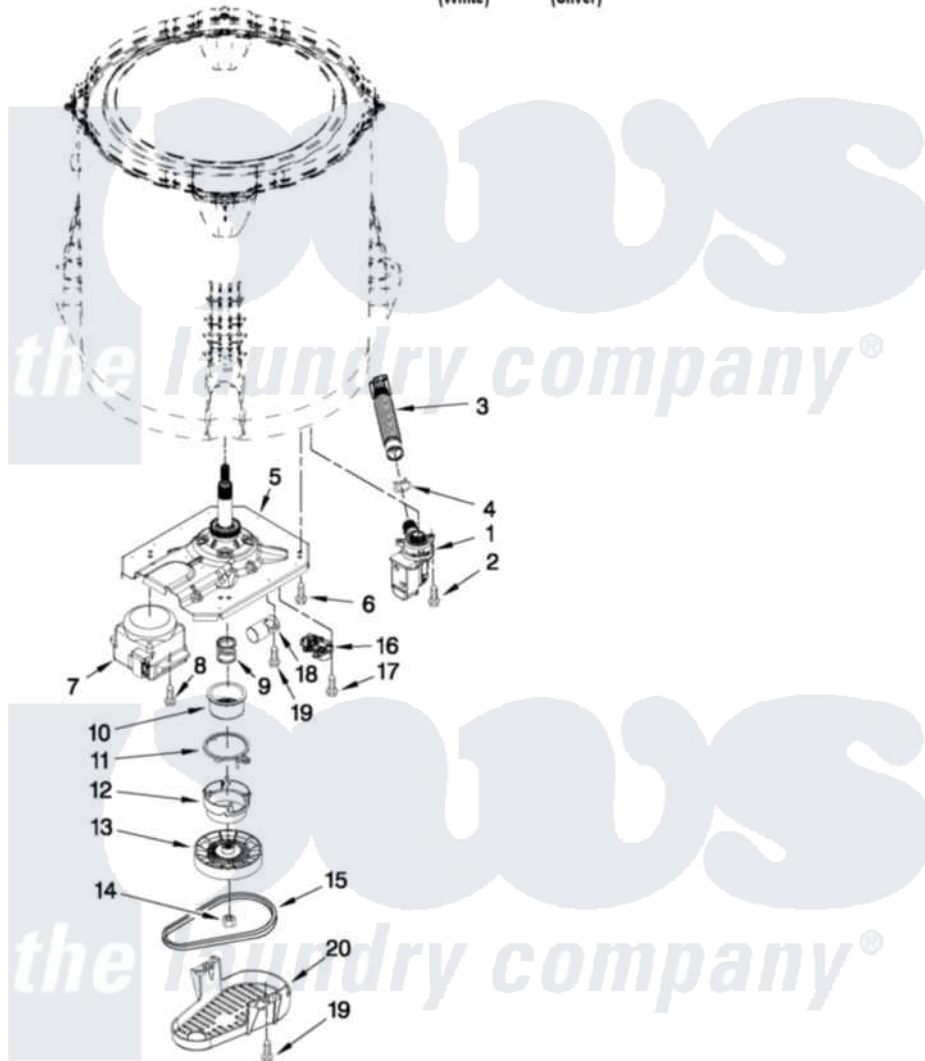

Maytag MVWX600XL1 04 - GEARCASE, MOTOR AND PUMP PARTS

GEARCASE, MOTOR AND PUMP PARTS

For Models: MVWX600XW1, MVWX600XL1
(White) (Silver)

FOR ORDERING INFORMATION REFER TO PARTS PRICE LIST

6

W10413277

Maytag [Residential Maytag MVWX600XL1 Washer Parts](#) Parts Diagram 04 - GEARCASE, MOTOR AND PUMP PARTS

[Click on the part number to view part](#)

Item	Original Part Number	Replaced By	Status	Part Description
1	W10276397			Pump Assembly, Drain
2	W10004910			Screw, 12-16 X 1-1/4
3	W10215091			Hose, Inner Drain Assembly
4	8317496	285655		Clamp, Hose
5	W10006401	W10330039		Gearcase
6	W10249633			Screw, 7.2-1.6 X 30
7	W10249628			Motor, Drive
8	W10094780	W10182109		Screw-Kit
9	W10326374	W10315818		Cam
10	W10006352	W10315818		Cam
11	W10006353	W10315818		Cam
12	W10006354	W10315818		Cam
13	W10006356			Pulley
14	W10163336			Nut, Pulley
15	W10006384			Belt, Drive
16	W10006355			Actuator, Shift

17	9741052	Screw, 6-32 X 1.00
18	W10278117	Capacitor, Motor Run
19	357640	Screw And Washer
20	W10006383	Shield, Pulley Cover