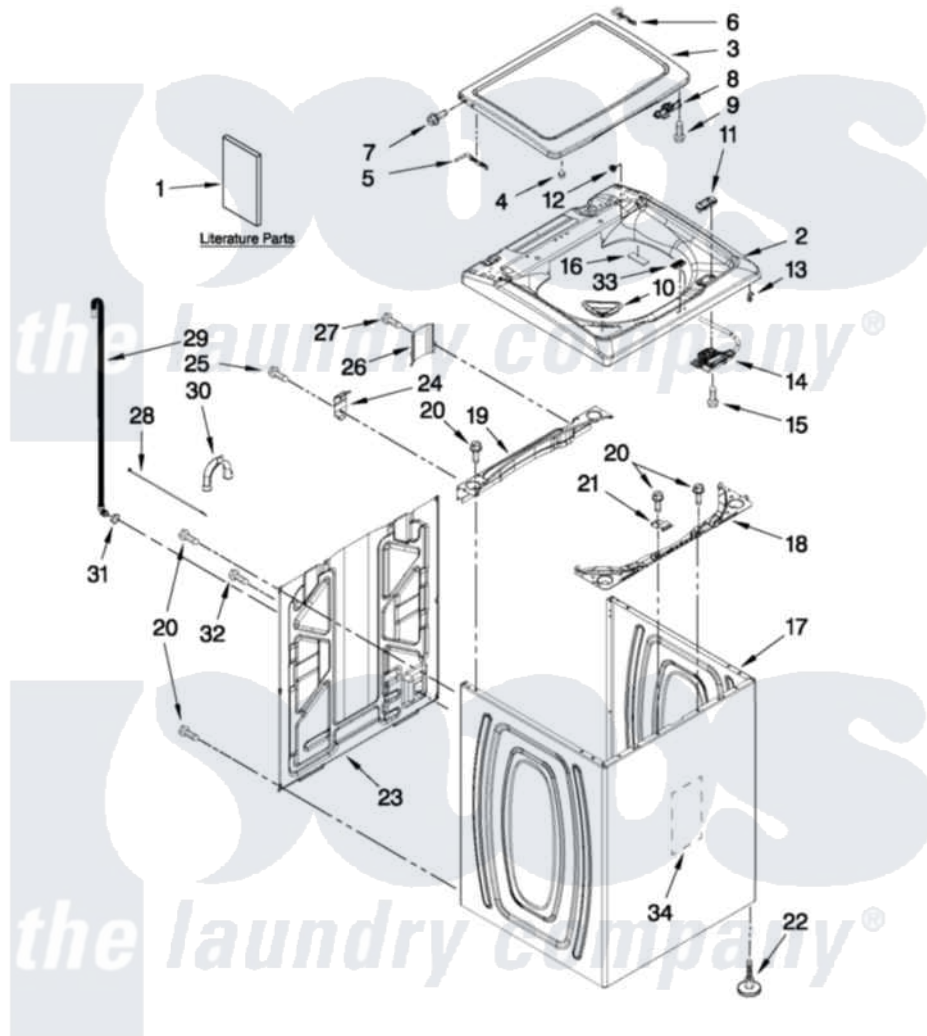

Maytag MVWX600XW2 01 - TOP AND CABINET PARTS

MAYTAG

TOP AND CABINET PARTS

AUTOMATIC WASHER

For Model: MVWX600XW2
(White)

FOR ORDERING INFORMATION REFER TO PARTS PRICE LIST

5-12 Litho in U.S.A. (JLP) (psw)

1

Part No. W10508346 Rev. A

Maytag Residential Maytag MVWX600XW2 Washer Parts Parts Diagram 01 - TOP AND CABINET PARTS

Click on the part number to view part

Item	Original Part Number	Replaced By	Status	Part Description
1	W10240509			Installation Instructions
"	W10338691		Not Available	USE & CARE GUIDE
"	W10468342		Not Available	TECH SHEET
"	W10280498		Not Available	QUICK START GUIDE
"	W10062961		Not Available	ENERGY GUIDE
2	W10238290			Top
3	W10270565			Lid
4	9724509			Bumper, Lid
5	W10295775			Hinge, Wire
6	W10294031			Hinge Wire
7	W10119828			Screw, Lid Hinge Mounting
8	W10240513			Strike, Lid Lock
9	W10273971			Screw, 6-19 X 1/2
10	W10240977			Dispenser, Bleach
11	W10392041			Bezel, Lid Lock
12	W10293272			Bearing, Lid Hinge