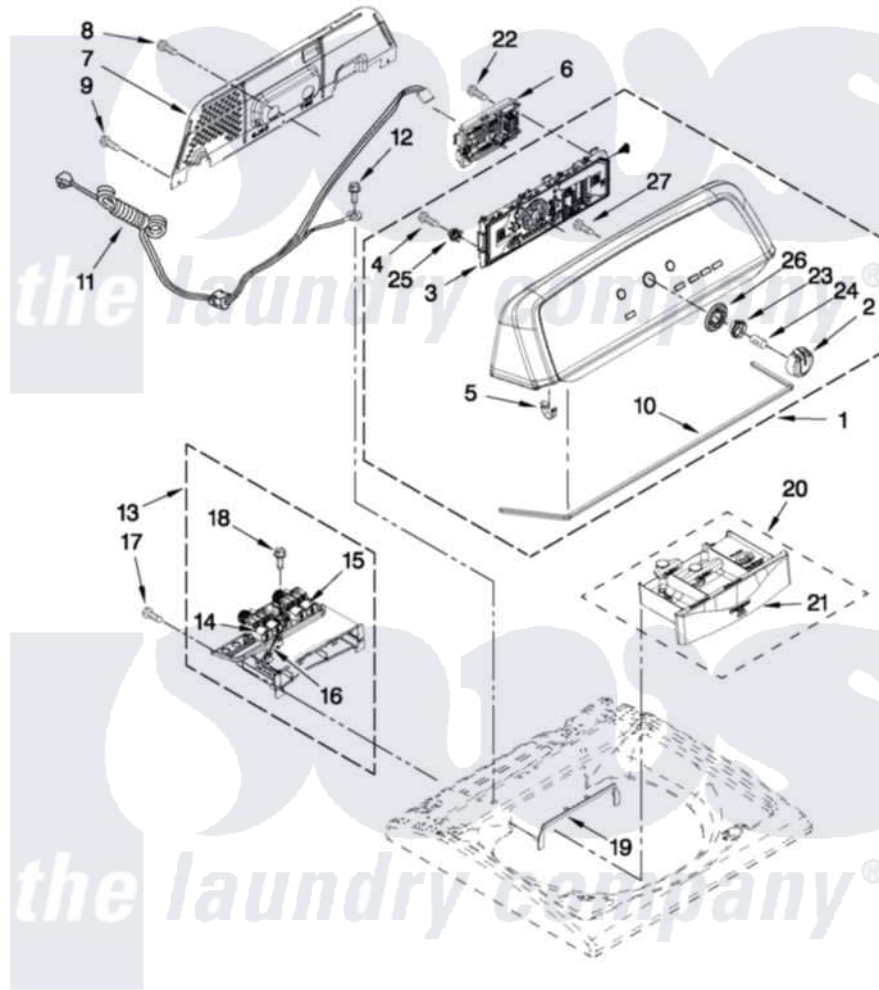

Maytag MVWX600XW2 02 - CONSOLE AND DISPENSER PARTS

CONSOLE AND DISPENSER PARTS

For Model: MVWX600XW2
(White)

FOR ORDERING INFORMATION REFER TO PARTS PRICE LIST

W10508346

3

Maytag [Residential Maytag MVWX600XW2 Washer Parts](#) Parts Diagram 02 - CONSOLE AND DISPENSER PARTS
Click on the part number to view part

Item	Original Part Number	Replaced By	Status	Part Description
1	W10293206			Console
2	W10251381			Knob, Control
3	W10305452			User Interface
4	W10219342			Screw, Baffle Mounting
5	8312709			Clip-Console
6	W10480131			Control Unit Assembly, Machine And Motor
7	W10420984			Panel, Console Rear Cover
8	3390647	488729		Screw
9	1157158	489069		Xxscrew, 10-12 X 1/2
10	W10280079			Seal, Console
11	W10266797			Cord, Power
12	3400076			Screw, Bracket Mounting
13	W10432327			Housing Assembly - Dispenser
14	W10240949			Valve, Cold Water Inlet
15	W10240948			Valve, Hot Water Inlet
16	W10343675	W10240967		Harness, Valve

17	3400061		Screw, Dispenser Housing Mounting
18	97787	W10109200	Screw, Baffle Mounting
19	W10240946		Bezel, Dispenser
20	W10240960		Drawer, Dispenser Assembly
21	W10287478		Handle, Dispenser Drawer Facia
22	9740848		Screw, Mixing Valve Mounting
23	W10326923		Spacer, Knob
24	8536939		Clip, Knob
25	W10274524		Tensioner, Facia
26	W10305134		Bezel, Cycle Trim
27	3196172		Screw, 6-19 X 3/8