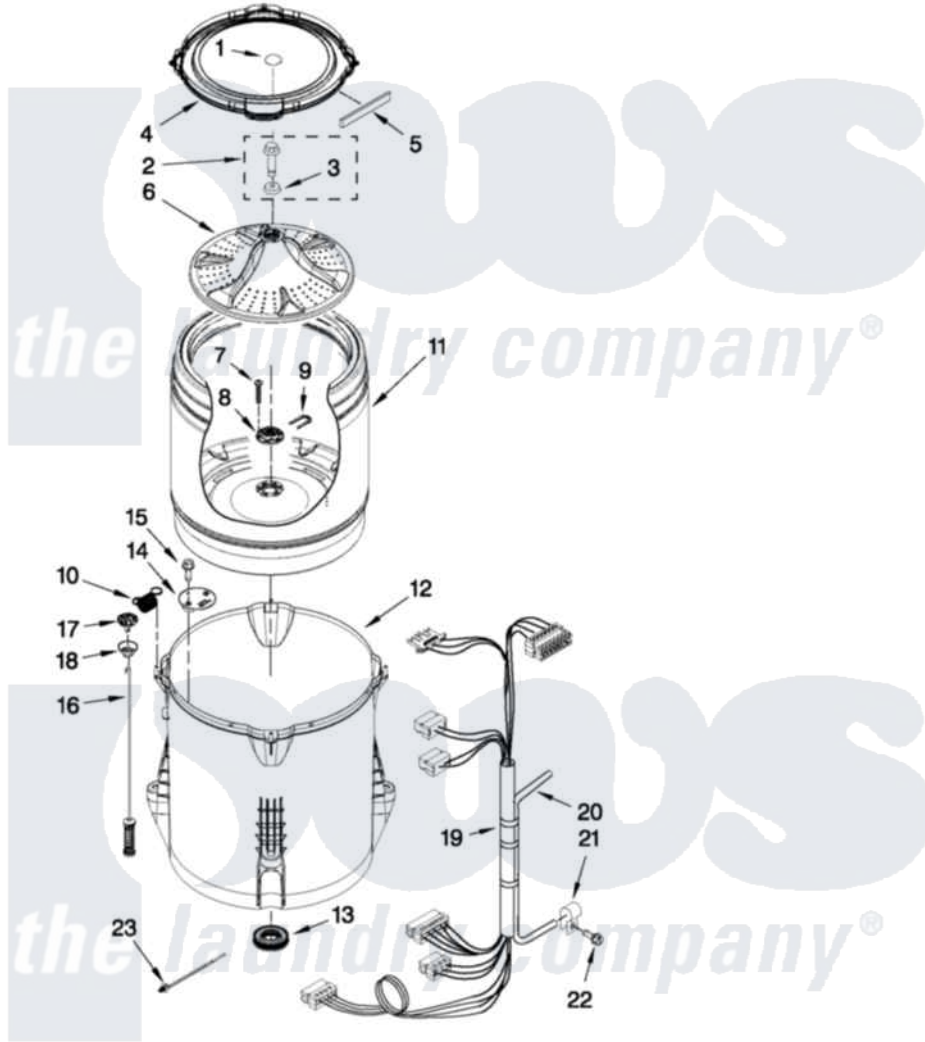

# Maytag MVWX600XW2 03 - BASKET AND TUB PARTS

## BASKET AND TUB PARTS

For Model: MVWX600XW2  
(White)

W10508346

FOR ORDERING INFORMATION REFER TO PARTS PRICE LIST

5

Maytag Residential Maytag MVWX600XW2 Washer Parts Parts Diagram 03 - BASKET AND TUB PARTS  
Click on the part number to view part

Item	Original Part Number	Replaced By	Status	Part Description
1	<a href="#">W10305251</a>			Cap, Impeller
2	<a href="#">W10003790</a>			Screw And Washer
3	<a href="#">3949550</a>			Washer
4	<a href="#">W10215146</a>			Tub Ring
5	<a href="#">W10205824</a>			Absorber, Impact
6	<a href="#">W10215119</a>			Impeller
7	<a href="#">8533953</a>			Screw, 8-16 X 1.000
8	W10396887		Not Available	HUB - DRIVEN, BASKET (INCLUDES ITEM 7)
9	W10402178		Not Available	RETAINER
10	W10348658	<a href="#">W10400895</a>		Spring
11	<a href="#">W10469848</a>			Basket Assembly
12	W10238301	<a href="#">W10324648</a>		Tub-Outer
13	W10006371	<a href="#">W10324647</a>		Seal-Tub
14	<a href="#">W10215093</a>			Filter, Drain Pump
15	<a href="#">8533928</a>			Screw, 8-18 X 3/4
				Damper Assembly, Tub

16	W10257085	<a href="#">W10317709</a>	Damper Assembly, Tub Suspension
17	W10405423	<a href="#">W10440729</a>	Suspension
18	W10256551	<a href="#">W10440729</a>	Suspension
19	<a href="#">W10383573</a>		Harness, Lower
20	8572540	<a href="#">353244</a>	Hose, Pressure Switch
21	<a href="#">W10005430</a>		Clamp, Pressure Hose Retainer
22	8533943	<a href="#">W10109200</a>	Screw, Baffle Mounting
23	<a href="#">W10339879</a>		Tie, Cable