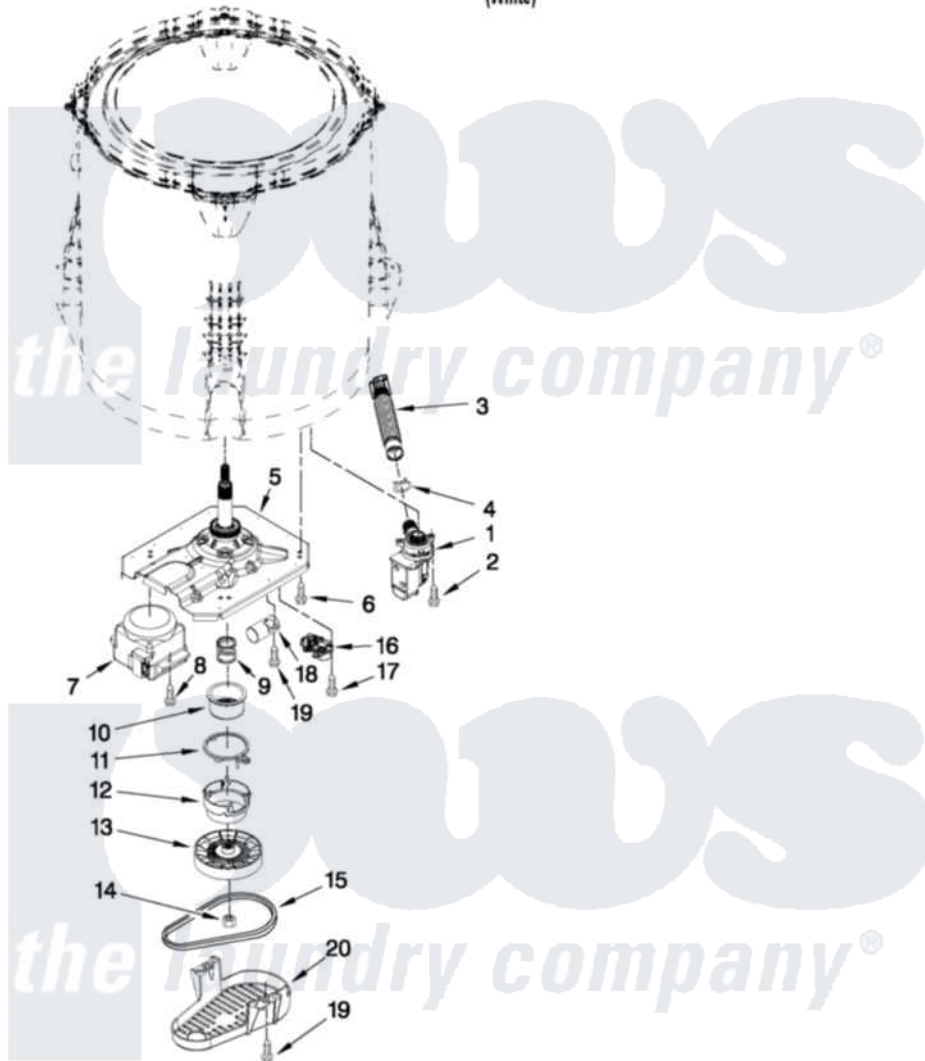

Maytag MVWX600XW2 04 - GEARCASE, MOTOR AND PUMP PARTS

GEARCASE, MOTOR AND PUMP PARTS

For Model: MVWX600XW2

(White)

FOR ORDERING INFORMATION REFER TO PARTS PRICE LIST

6

W10508346

Maytag [Residential Maytag MVWX600XW2 Washer Parts](#) Parts Diagram 04 - GEARCASE, MOTOR AND PUMP PARTS

[Click on the part number to view part](#)

Item	Original Part Number	Replaced By	Status	Part Description
1	W10276397			Pump Assembly, Drain
2	W10004910			Screw, 12-16 X 1-1/4
3	W10215091			Hose, Inner Drain Assembly
4	8317496	285655		Clamp, Hose
5	W10469846			Gearcase Assembly
6	W10249633			Screw, 7.2-1.6 X 30
7	W10416660			Motor, Drive
8	W10094780	W10182109		Screw-Kit
9	W10326374	W10315818		Cam
10	W10006352	W10315818		Cam
11	W10006353	W10315818		Cam
12	W10006354	W10315818		Cam
13	W10006356			Pulley
14	W10163336			Nut, Pulley
15	W10006384			Belt, Drive
16	W10006355			Actuator, Shift

17	9741052	Screw, 6-32 X 1.00
18	W10390446	Capacitor, Motor Run
19	357640	Screw And Washer
20	W10427633	Shield, Pulley Cover