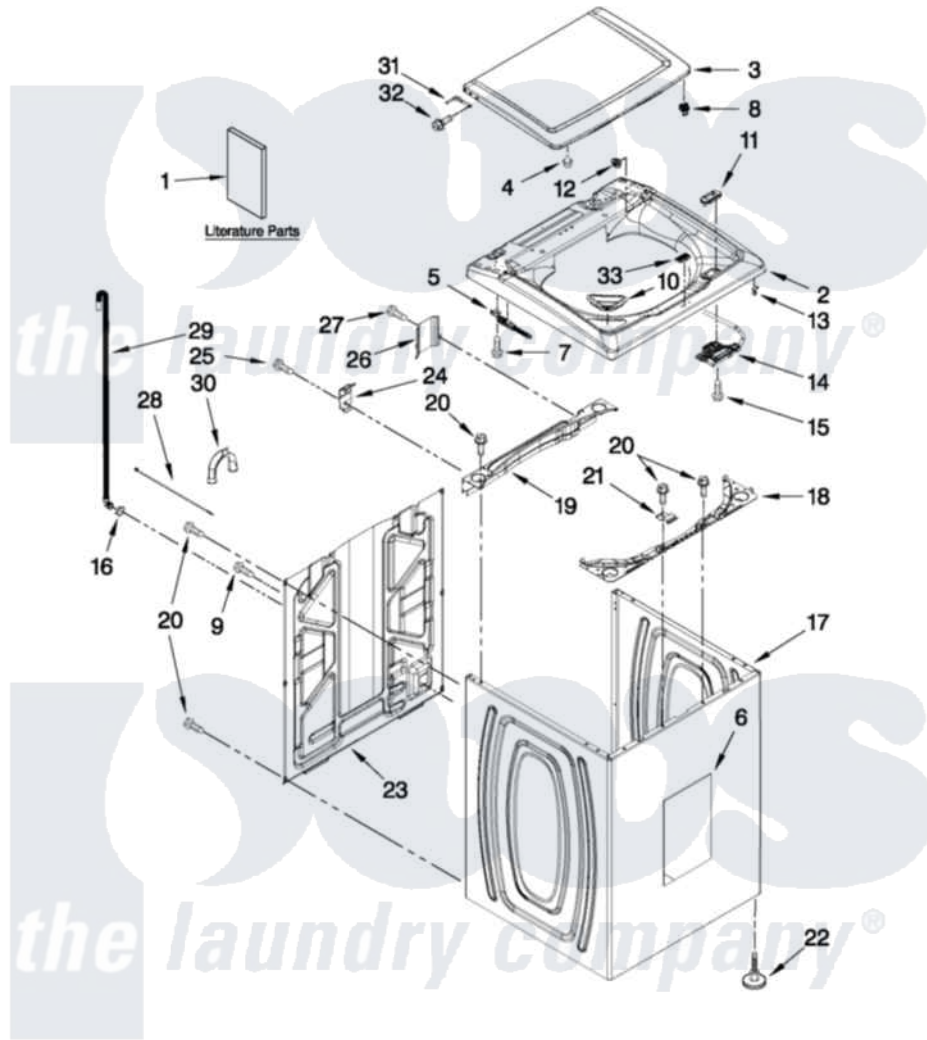

Maytag MVWX700AG0 01 - TOP AND CABINET PARTS

MAYTAG

TOP AND CABINET PARTS

AUTOMATIC WASHER

For Model: MVWX700AG0
(Cosmetallic)

FOR ORDERING INFORMATION REFER TO PARTS PRICE LIST

5-12 Litho in U.S.A. (JLP)(bay)

1

Part No. W10504440 Rev. A

[Maytag Residential Maytag MVWX700AG0 Washer Parts](#) Parts Diagram 01 - TOP AND CABINET PARTS

[Click on the part number to view part](#)

Item	Original Part Number	Replaced By	Status	Part Description
1	W10240509			Installation Instructions
"	W10338691		Not Available	USE & CARE GUIDE
"	W10468342		Not Available	TECH SHEET
"	W10280498		Not Available	QUICK START GUIDE
"	W10062988		Not Available	ENERGY GUIDE
2	W10420444			Top
3	W10420439			Lid
4	9724509			Bumper, Lid
5	W10270398			Hinge, Spring Assembly
"	W10270399			Hinge, Spring Assembly
6	W10414221			Cabinet, Damper Sound
7	693995			Screw, Hex Head
8	W10420456			Strike, Lid Lock
9	9740848			Screw, Mixing Valve Mounting
10	W10468332			Dispenser, Bleach
11	W10392092			Bezel, Lid Lock