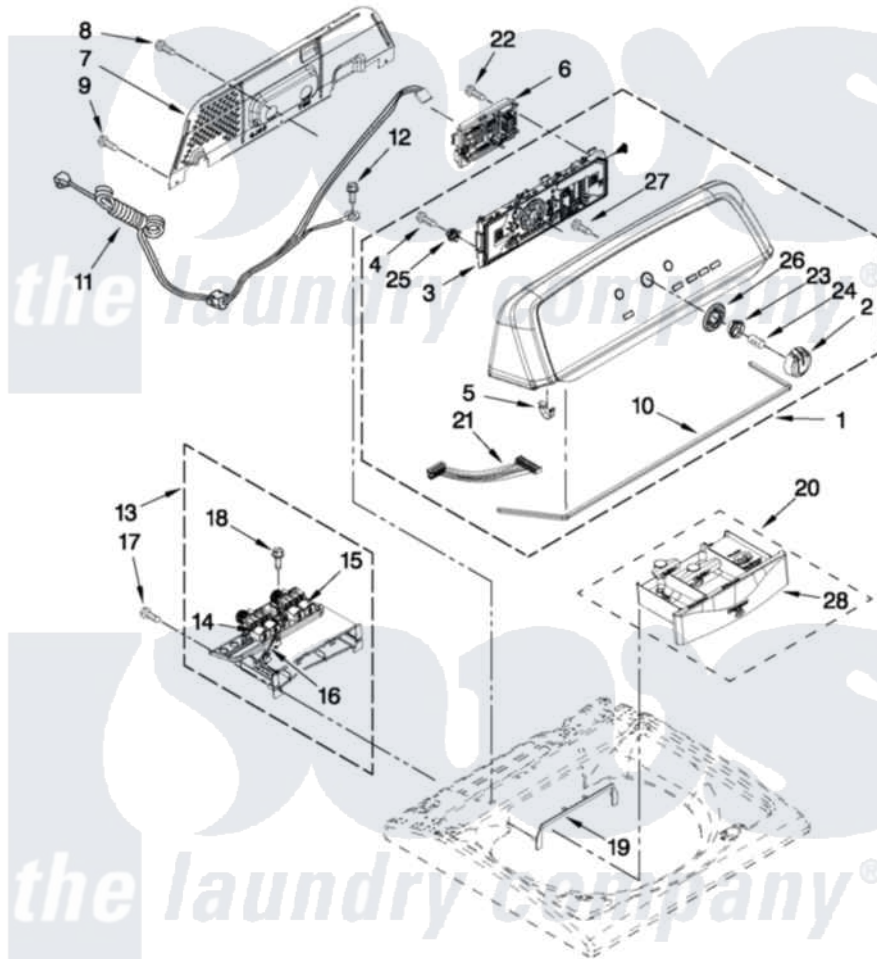

Maytag MVWX700AG0 02 - CONSOLE AND DISPENSER PARTS

CONSOLE AND DISPENSER PARTS

For Model: MVWX700AG0
(Cosmetallic)

FOR ORDERING INFORMATION REFER TO PARTS PRICE LIST

W10504440

3

Maytag [Residential Maytag MVWX700AG0 Washer Parts](#) Parts Diagram 02 - CONSOLE AND DISPENSER PARTS
Click on the part number to view part

| Item | Original Part Number | Replaced By | Status | Part Description |
|------|---------------------------|---------------------------|--------|------------------------------|
| 1 | W10420443 | | | Console |
| 2 | W10251384 | | | Knob, Control |
| 3 | W10272638 | | | User Interface |
| 4 | W10219342 | | | Screw, Baffle Mounting |
| 5 | 8312709 | | | Clip-Console |
| 6 | W10445345 | W10480132 | | Control-Elec |
| 7 | W10420984 | | | Panel, Console Rear Cover |
| 8 | 3390647 | 488729 | | Screw |
| 9 | W10142728 | 3370225 | | Screw |
| 10 | W10280079 | | | Seal, Console |
| 11 | W10266797 | | | Cord, Power |
| 12 | 3400076 | | | Screw, Bracket Mounting |
| 13 | W10432327 | | | Housing Assembly - Dispenser |
| 14 | W10240949 | | | Valve, Cold Water Inlet |
| 15 | W10240948 | | | Valve, Hot Water Inlet |
| 16 | W10343675 | W10240967 | | Harness, Valve |