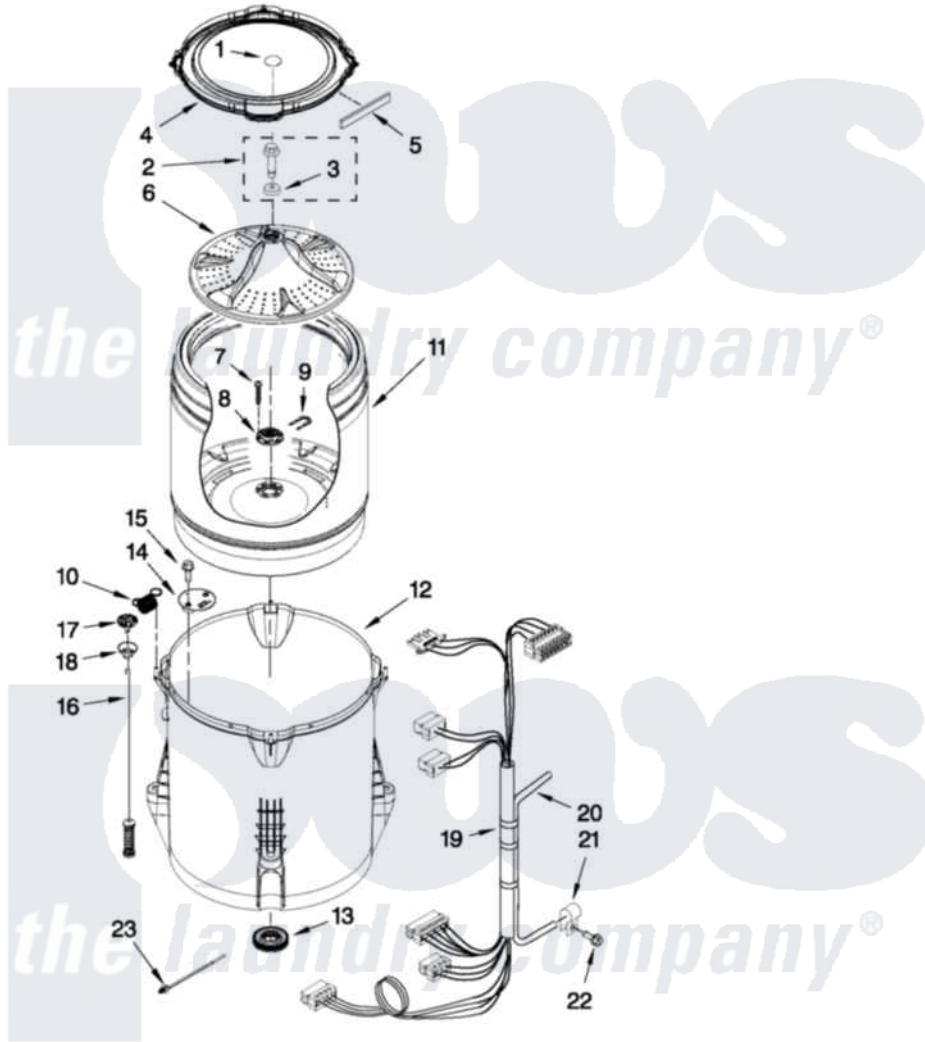

Maytag MVWX700AG0 03 - BASKET AND TUB PARTS

BASKET AND TUB PARTS

For Model: MVWX700AG0
(Cosmetallic)

FOR ORDERING INFORMATION REFER TO PARTS PRICE LIST

W10504440

5

Maytag [Residential Maytag MVWX700AG0 Washer Parts](#) Parts Diagram 03 - BASKET AND TUB PARTS
Click on the part number to view part

Item	Original Part Number	Replaced By	Status	Part Description
1	W10305251			Cap, Impeller
2	W10003790			Screw And Washer
3	3949550			Washer
4	W10215146			Tub Ring
5	W10205824			Absorber, Impact
6	W10215119			Impeller
7	8533953			Screw, 8-16 X 1.000
8	W10396887		Not Available	HUB - DRIVEN, BASKET (INCLUDES ITEM 7)
9	W10402178		Not Available	RETAINER
10	W10348658	W10400895		Spring
11	W10469848			Basket Assembly
12	W10238301	W10324648		Tub-Outer
13	W10006371	W10324647		Seal-Tub
14	W10215093			Filter, Drain Pump
15	8533928			Screw, 8-18 X 3/4
				Damper Assembly, Tub

16	W10257085	W10317709	Damper Assembly, Tub Suspension
17	W10405423	W10440729	Suspension
18	W10256551	W10440729	Suspension
19	W10383573		Harness, Lower
20	8572540	353244	Hose, Pressure Switch
21	W10005430		Clamp, Pressure Hose Retainer
22	8533943	W10109200	Screw, Baffle Mounting
23	W10298887		Cable Tie