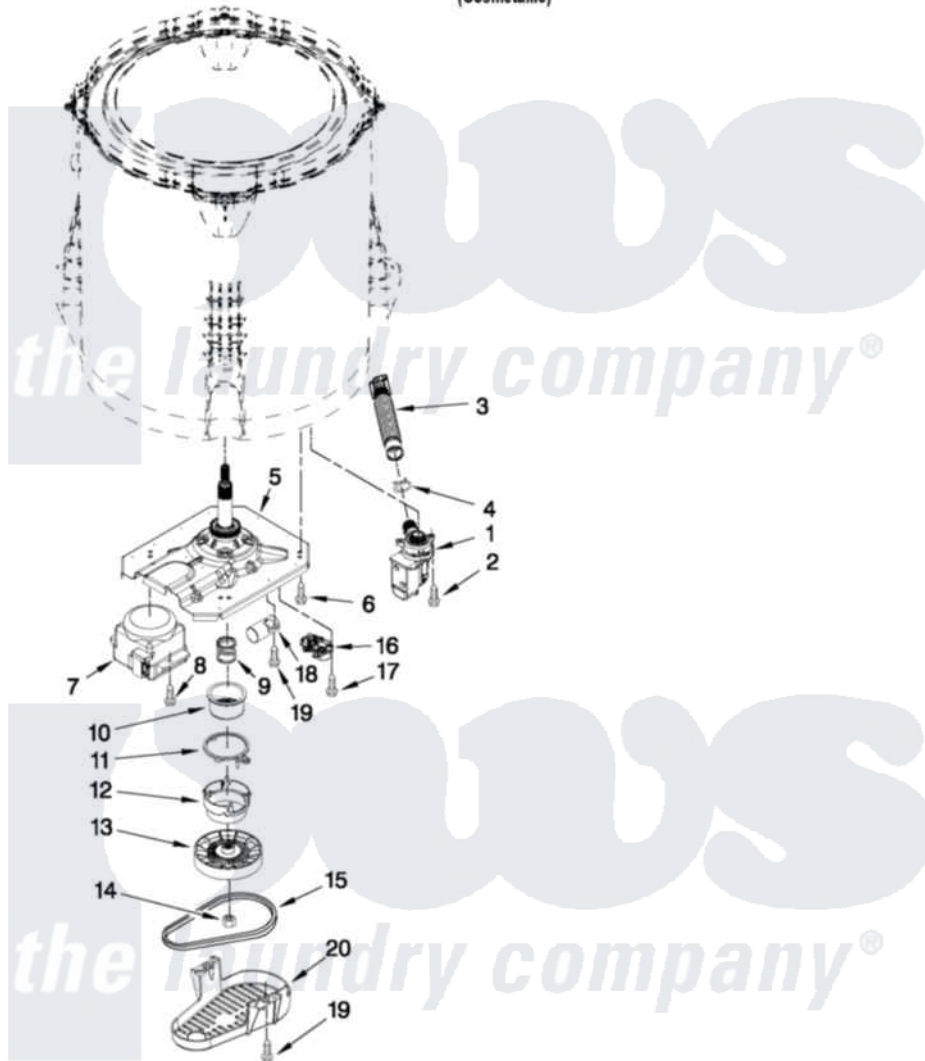

# Maytag MVWX700AG0 04 - GEARCASE, MOTOR AND PUMP PARTS

## GEARCASE, MOTOR AND PUMP PARTS

For Model: MVWX700AG0  
(Cosmetallic)

FOR ORDERING INFORMATION REFER TO PARTS PRICE LIST

6

W10504440

Maytag [Residential Maytag MVWX700AG0 Washer Parts](#) Parts Diagram 04 - GEARCASE, MOTOR AND PUMP PARTS

[Click on the part number to view part](#)

Item	Original Part Number	Replaced By	Status	Part Description
1	<a href="#">W10276397</a>			Pump Assembly, Drain
2	<a href="#">W10004910</a>			Screw, 12-16 X 1-1/4
3	<a href="#">W10215091</a>			Hose, Inner Drain Assembly
4	8317496	<a href="#">285655</a>		Clamp, Hose
5	<a href="#">W10469846</a>			Gearcase Assembly
6	<a href="#">W10249633</a>			Screw, 7.2-1.6 X 30
7	<a href="#">W10416660</a>			Motor, Drive
8	W10094780	<a href="#">W10182109</a>		Screw-Kit
9	W10326374	<a href="#">W10315818</a>		Cam
10	W10006352	<a href="#">W10315818</a>		Cam
11	W10006353	<a href="#">W10315818</a>		Cam
12	W10006354	<a href="#">W10315818</a>		Cam
13	<a href="#">W10006356</a>			Pulley
14	<a href="#">W10163336</a>			Nut, Pulley
15	<a href="#">W10006384</a>			Belt, Drive
16	<a href="#">W10006355</a>			Actuator, Shift

17	<a href="#">9741052</a>	Screw, 6-32 X 1.00
18	<a href="#">W10390446</a>	Capacitor, Motor Run
19	<a href="#">357640</a>	Screw And Washer
20	<a href="#">W10427633</a>	Shield, Pulley Cover