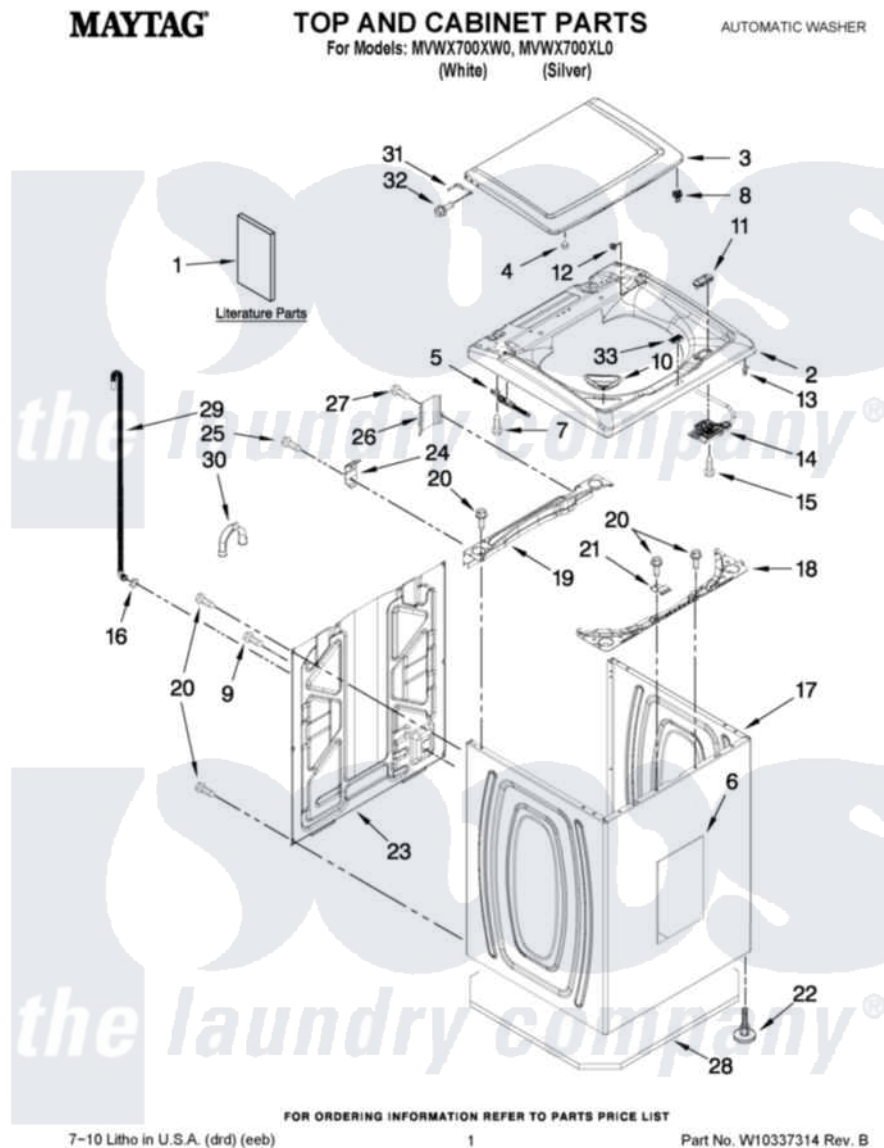

Maytag MVWX700XL0 01 - TOP AND CABINET PARTS

Maytag Residential Maytag MVWX700XL0 Washer Parts Parts Diagram 01 - TOP AND CABINET PARTS
 Click on the part number to view part

Item	Original Part Number	Replaced By	Status	Part Description
1	W10240509			Installation Instructions
"	W10240510		Not Available	INSTALLATION INSTRUCTIONS (SPANISH)
"	W10280465		Not Available	USE & CARE GUIDE
"	W10280504		Not Available	INSTRUCTIONS, SOUND SHIELD INSTALLATION
"	W10240504		Not Available	TECH SHEET IMPROVED WASH
"	W10280498		Not Available	QUICK START GUIDE
"	W10062924		Not Available	ENERGY GUIDE
2	W10238290			Top
"	W10268719			Top
3	W10296171			Lid
"	W10296172			Lid
4	9724509			Bumper, Lid
5	W10270398			Hinge, Spring Assembly
"	W10270399			Hinge, Spring Assembly