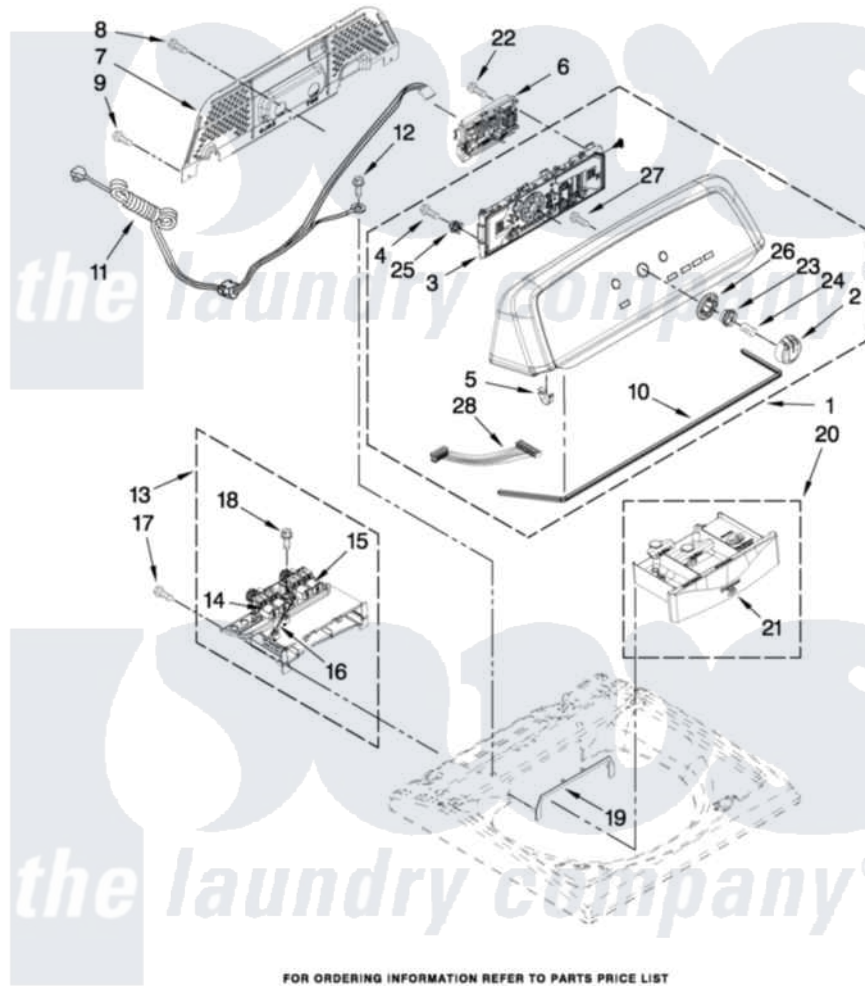

Maytag MVWX700XL0 02 - CONSOLE AND DISPENSER PARTS

CONSOLE AND DISPENSER PARTS

For Models: MVWX700XW0, MVWX700XL0
(White) (Silver)

W10337314

FOR ORDERING INFORMATION REFER TO PARTS PRICE LIST

3

Maytag [Residential Maytag MVWX700XL0 Washer Parts](#) Parts Diagram 02 - CONSOLE AND DISPENSER PARTS
Click on the part number to view part

Item	Original Part Number	Replaced By	Status	Part Description
1	W10293207			Console
"	W10293208			Console
2	W10251384			Knob, Control
3	W10272638			User Interface
4	W10219342			Screw, Baffle Mounting
5	8312709			Clip-Console
6	W10296023	W10393562		Control Unit Assembly, Machine And Motor
7	W10269597			Panel, Console Rear Cover
8	3390647	488729		Screw
9	1157158	489069		Xxscrew, 10-12 X 1/2
10	W10280079			Seal, Console
11	W10266797			Cord, Power
12	3400076			Screw, Bracket Mounting
13	W10240963	W10432327		Housing Assembly - Dispenser
14	W10240949			Valve, Cold Water Inlet
15	W10240948			Valve, Hot Water Inlet

16	W10240967		Harness, Valve
17	3400061		Screw, Dispenser Housing Mounting
18	97787	W10109200	Screw, Baffle Mounting
19	W10240946		Bezel, Dispenser
20	W10240960		Drawer, Dispenser Assembly
21	W10287478		Handle, Dispenser Drawer Facia
22	9740848		Screw, Mixing Valve Mounting
23	W10326923		Spacer, Knob
24	8536939		Clip, Knob
25	W10274524		Tensioner, Facia
26	W10305134		Bezel, Cycle Trim
27	3196172		Screw, 6-19 X 3/8
28	W10285492		Harness, User Interface