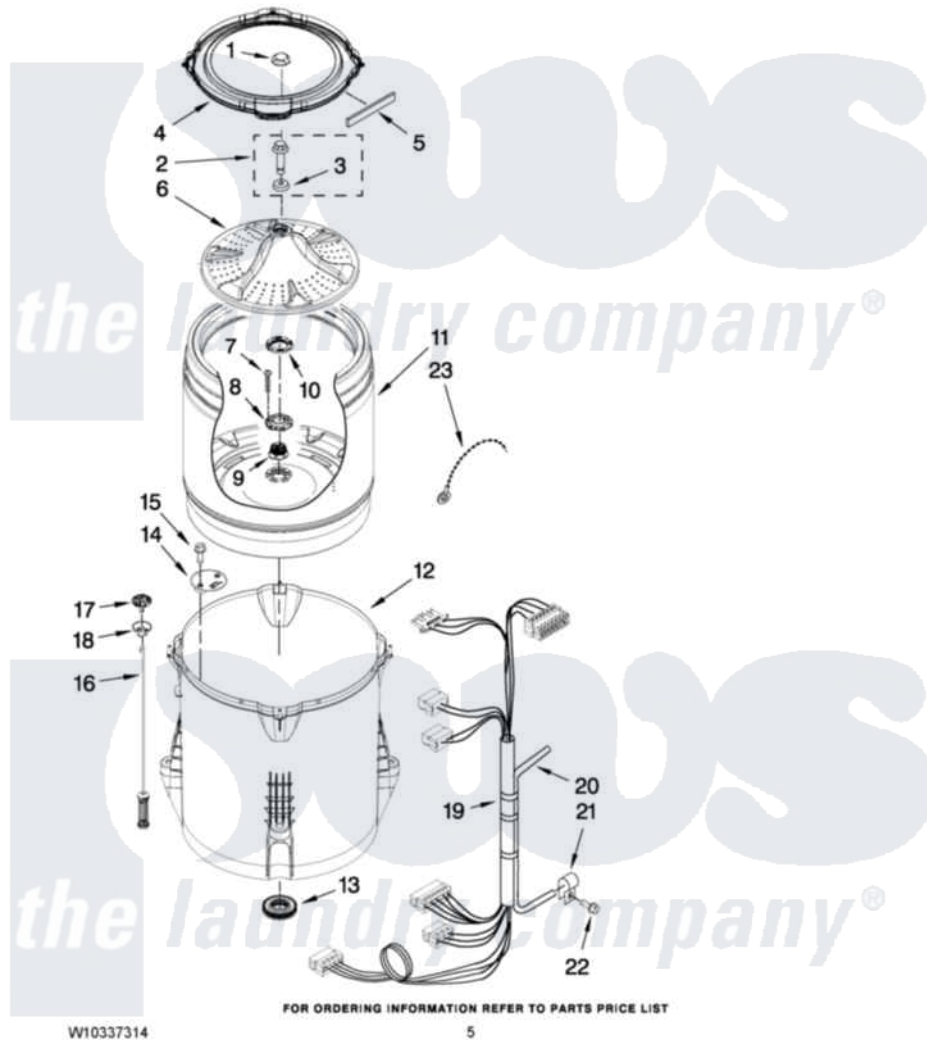

Maytag MVWX700XL0 03 - BASKET AND TUB PARTS

BASKET AND TUB PARTS

For Models: MVWX700XW0, MVWX700XL0
(White) (Silver)

Maytag Residential Maytag MVWX700XL0 Washer Parts Parts Diagram 03 - BASKET AND TUB PARTS
Click on the part number to view part

Item	Original Part Number	Replaced By	Status	Part Description
1	W10305251			Cap, Impeller
2	W10003790			Screw And Washer
3	3949550			Washer
4	W10215146			Tub Ring
5	W10205824			Absorber, Impact
6	W10215119			Impeller
7	8533953			Screw, 8-16 X 1.000
8	W10291415	W10324651		Hub
9	W10291416	W10324651		Hub
10	W10291417	W10324651		Hub
11	W10238268	W10324650		Basket
12	W10238301	W10324648		Tub-Outer
13	W10006371	W10324647		Seal-Tub
14	W10215093			Filter, Drain Pump
15	8533928			Screw, 8-18 X 3/4
16	W10257085	W10317709		Damper Assembly, Tub Suspension

17	W10215136	W10440729	Suspension
18	W10256551	W10440729	Suspension
19	W10252578	W10297443	Harness, Lower
20	W10312655	353244	Hose, Pressure Switch
21	W10005430		Clamp, Pressure Hose Retainer
22	8533943	W10109200	Screw, Baffle Mounting
23	3347868	W10339879	Tie, Cable