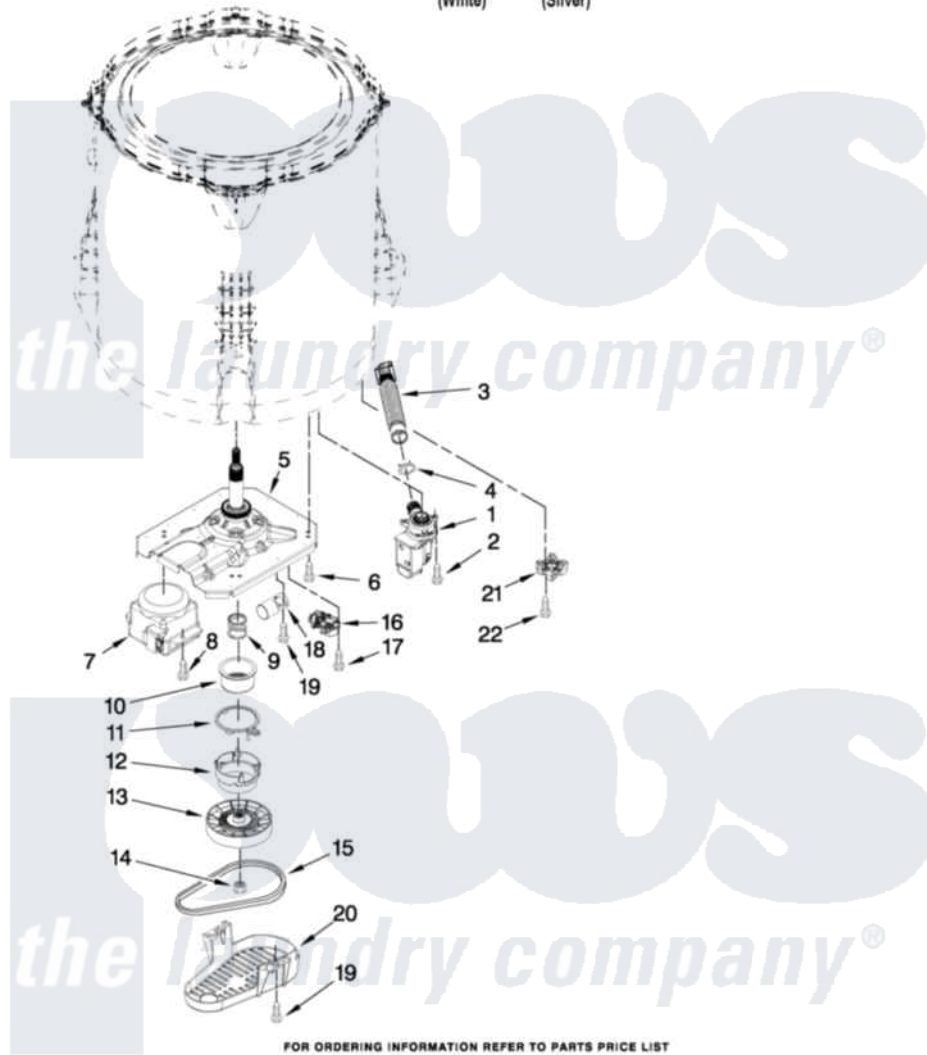

Maytag MVWX700XL0 04 - GEARCASE, MOTOR AND PUMP PARTS

GEARCASE, MOTOR AND PUMP PARTS

For Models: MVWX700XW0, MVWX700XL0
(White) (Silver)

FOR ORDERING INFORMATION REFER TO PARTS PRICE LIST

6

W10337314

Maytag [Residential Maytag MVWX700XL0 Washer Parts](#) Parts Diagram 04 - GEARCASE, MOTOR AND PUMP PARTS

[Click on the part number to view part](#)

Item	Original Part Number	Replaced By	Status	Part Description
1	W10276397			Pump Assembly, Drain
2	W10004910			Screw, 12-16 X 1-1/4
3	W10215091			Hose, Inner Drain Assembly
4	8317496	285655		Clamp, Hose
5	W10006401	W10330039		Gearcase
6	W10249633			Screw, 7.2-1.6 X 30
7	W10249628			Motor, Drive
8	W10094780	W10182109		Screw-Kit
9	W10326374	W10315818		Cam
10	W10006352	W10315818		Cam
11	W10006353	W10315818		Cam
12	W10006354	W10315818		Cam
13	W10006356			Pulley
14	W10163336			Nut, Pulley
15	W10006384			Belt, Drive
16	W10006355			Actuator, Shift

17	9741052	Screw, 6-32 X 1.00
18	W10278117	Capacitor, Motor Run
19	357640	Screw And Washer
20	W10006383	Shield, Pulley Cover
21	W10238318	Counterweight
22	W10238319	Screw, 8-18 X 1.00