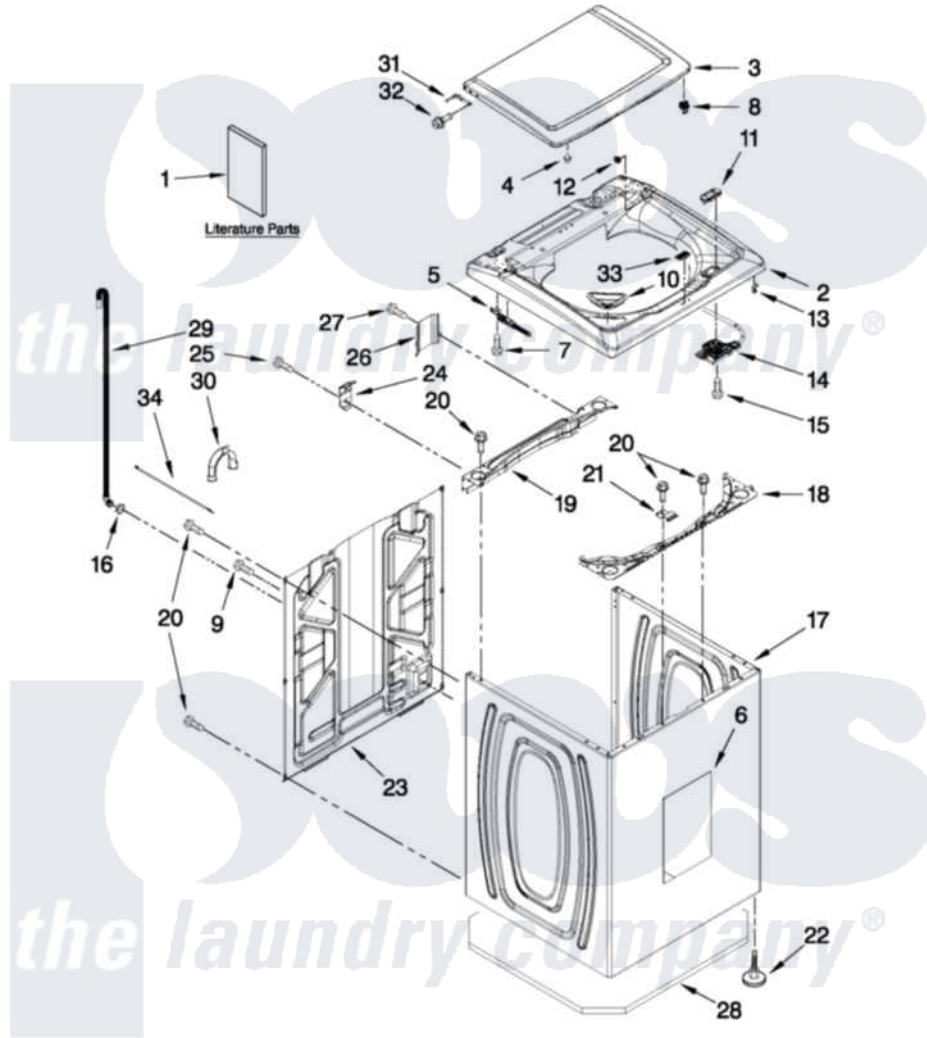

Maytag MVWX700XL1 01 - TOP AND CABINET PARTS

MAYTAG

TOP AND CABINET PARTS

AUTOMATIC WASHER

For Models: MVWX700XW1, MVWX700XL1
(White) (Silver)

FOR ORDERING INFORMATION REFER TO PARTS PRICE LIST

4-11 Litho in U.S.A. (MP)(bay)

1

Part No. W10413278 Rev. A

Maytag Residential Maytag MVWX700XL1 Washer Parts Parts Diagram 01 - TOP AND CABINET PARTS
Click on the part number to view part

Item	Original Part Number	Replaced By	Status	Part Description
1	W10240509			Installation Instructions
"	W10240510		Not Available	INSTALLATION INSTRUCTIONS (SPANISH)
"	W10280465		Not Available	USE & CARE GUIDE
"	W10280504		Not Available	INSTRUCTIONS, SOUND SHIELD INSTALLATION
"	W10338674		Not Available	TECH SHEET
"	W10280498		Not Available	QUICK START GUIDE
"	W10062961		Not Available	ENERGY GUIDE
2	W10238290			Top
"	W10268719			Top
3	W10296171			Lid
"	W10296172			Lid
4	9724509			Bumper, Lid
5	W10270398			Hinge, Spring Assembly
"	W10270399			Hinge, Spring Assembly
6	W10177046			Cabinet - Damper, Sound