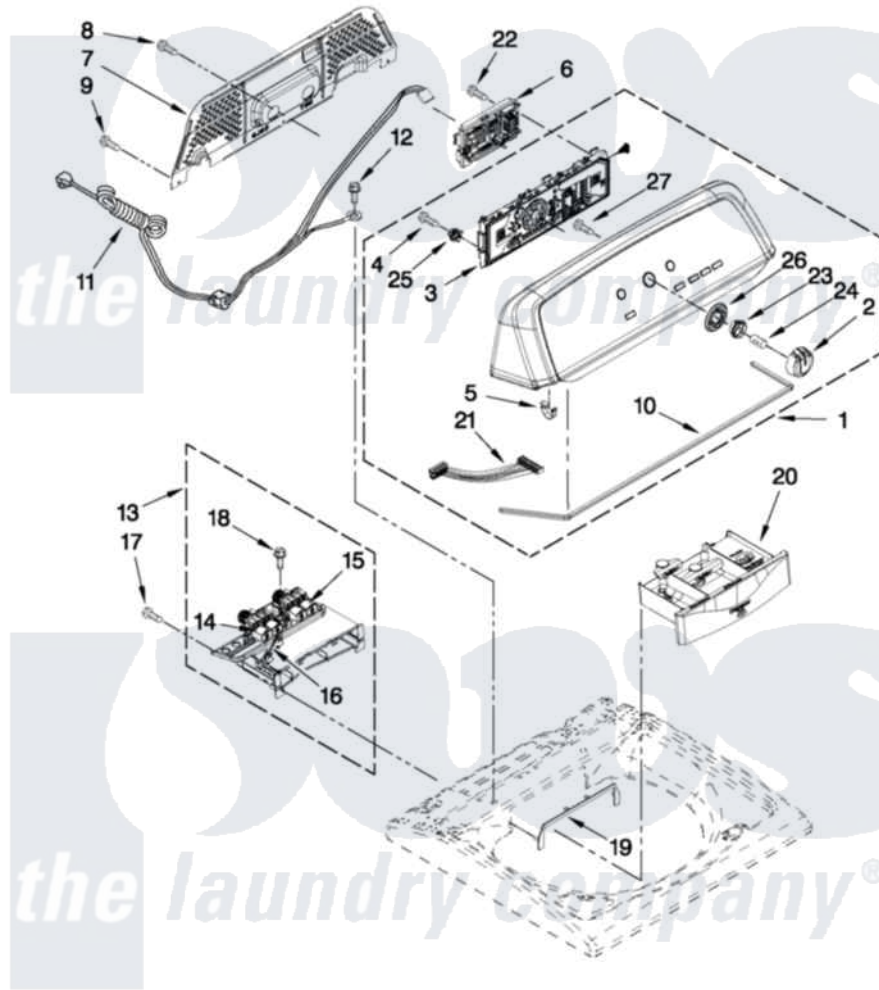

# Maytag MVWX700XL1 02 - CONSOLE AND DISPENSER PARTS

## CONSOLE AND DISPENSER PARTS

For Models: MVWX700XW1, MVWX700XL1  
(White) (Silver)

FOR ORDERING INFORMATION REFER TO PARTS PRICE LIST

W10413278

3

Maytag [Residential Maytag MVWX700XL1 Washer Parts](#) Parts Diagram 02 - CONSOLE AND DISPENSER PARTS  
Click on the part number to view part

|    |                           |                                   |                        |
|----|---------------------------|-----------------------------------|------------------------|
| 15 | <a href="#">W10240948</a> | Valve, Hot Water Inlet            |                        |
| 16 | <a href="#">W10240967</a> | Harness, Valve                    |                        |
| 17 | <a href="#">3400061</a>   | Screw, Dispenser Housing Mounting |                        |
| 18 | 97787                     | <a href="#">W10109200</a>         | Screw, Baffle Mounting |
| 19 | <a href="#">W10240946</a> | Bezel, Dispenser                  |                        |
| 20 | <a href="#">W10240960</a> | Drawer, Dispenser Assembly        |                        |
| 21 | <a href="#">W10285492</a> | Harness, User Interface           |                        |
| 22 | <a href="#">9740848</a>   | Screw, Mixing Valve Mounting      |                        |
| 23 | <a href="#">W10326923</a> | Spacer, Knob                      |                        |
| 24 | <a href="#">8536939</a>   | Clip, Knob                        |                        |
| 25 | <a href="#">W10274524</a> | Tensioner, Facia                  |                        |
| 26 | <a href="#">W10305134</a> | Bezel, Cycle Trim                 |                        |
| 27 | <a href="#">3196172</a>   | Screw, 6-19 X 3/8                 |                        |