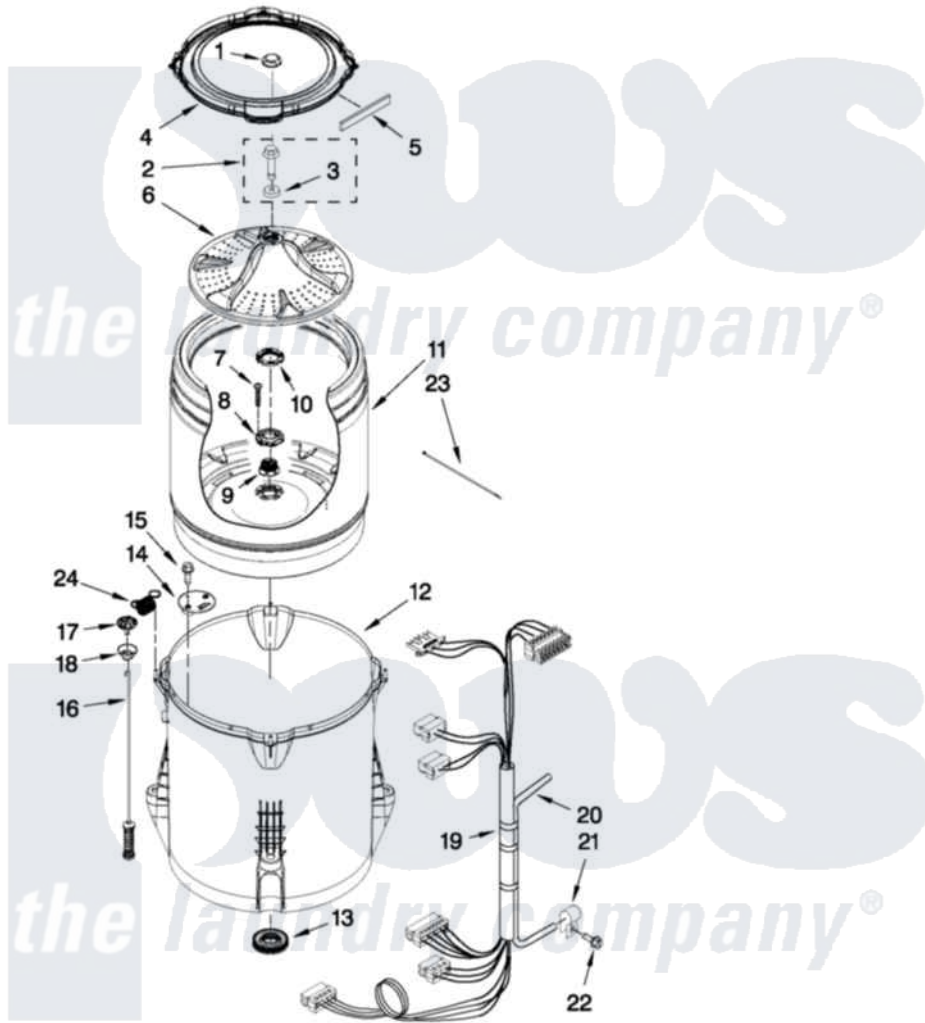

Maytag MVWX700XL1 03 - BASKET AND TUB PARTS

BASKET AND TUB PARTS

For Models: MVWX700XW1, MVWX700XL1
(White) (Silver)

W10413278

FOR ORDERING INFORMATION REFER TO PARTS PRICE LIST

5

Maytag [Residential Maytag MVWX700XL1 Washer Parts](#) Parts Diagram 03 - BASKET AND TUB PARTS
Click on the part number to view part

Item	Original Part Number	Replaced By	Status	Part Description
1	W10305251			Cap, Impeller
2	W10003790			Screw And Washer
3	3949550			Washer
4	W10215146			Tub Ring
5	W10205824			Absorber, Impact
6	W10215119			Impeller
7	8533953			Screw, 8-16 X 1.000
8	W10291415	W10324651		Hub
9	W10291416	W10324651		Hub
10	W10291417	W10324651		Hub
11	W10238268	W10324650		Basket
12	W10238301	W10324648		Tub-Outer
13	W10006371	W10324647		Seal-Tub
14	W10215093			Filter, Drain Pump
15	8533928			Screw, 8-18 X 3/4
16	W10257085	W10317709		Damper Assembly, Tub Suspension

17	W10215136	W10440729	Suspension
18	W10256551	W10440729	Suspension
19	W10328392	W10297443	Harness, Lower
20	8572540	353244	Hose, Pressure Switch
21	W10005430		Clamp, Pressure Hose Retainer
22	8533943	W10109200	Screw, Baffle Mounting
23	W10339879		Tie, Cable
24	W10348658	W10400895	Spring