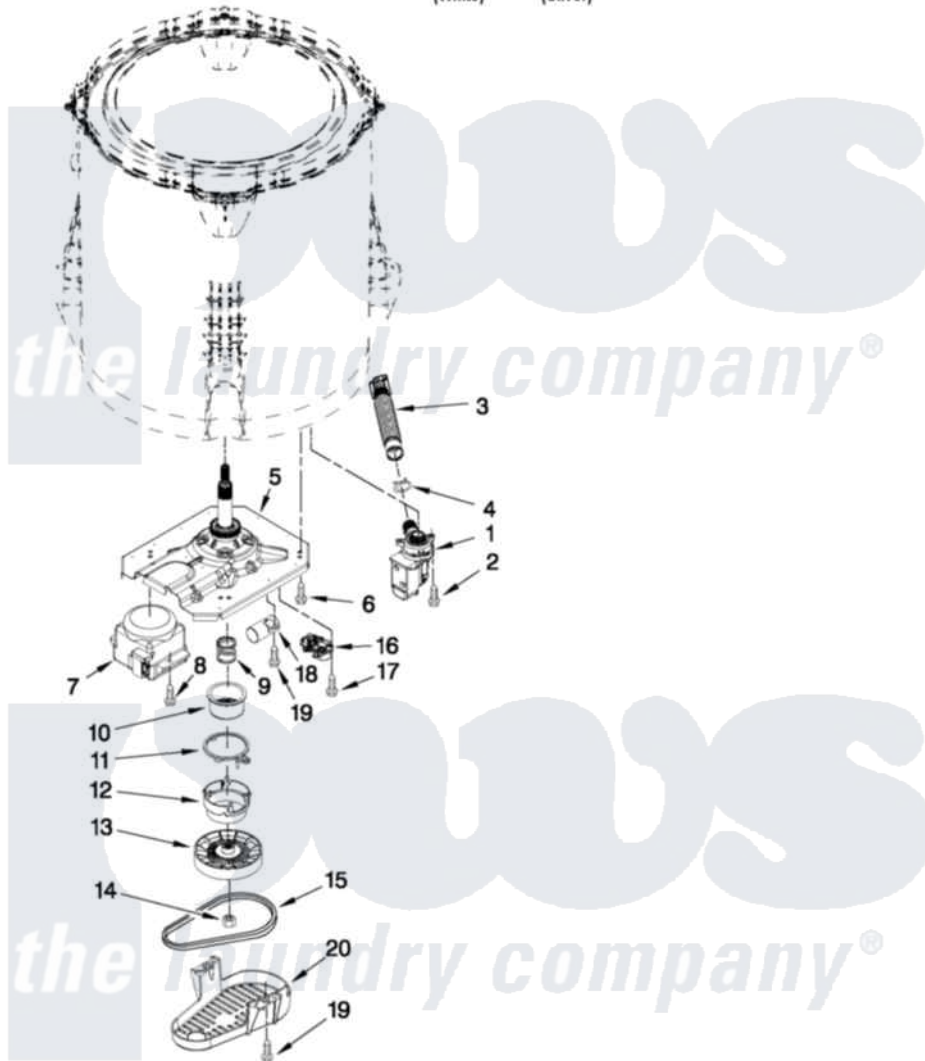

Maytag MVWX700XL1 04 - GEARCASE, MOTOR AND PUMP PARTS

GEARCASE, MOTOR AND PUMP PARTS

For Models: MVWX700XW1, MVWX700XL1
(White) (Silver)

FOR ORDERING INFORMATION REFER TO PARTS PRICE LIST

6

W10413278

Maytag [Residential Maytag MVWX700XL1 Washer Parts](#) Parts Diagram 04 - GEARCASE, MOTOR AND PUMP PARTS

[Click on the part number to view part](#)

Item	Original Part Number	Replaced By	Status	Part Description
1	W10276397			Pump Assembly, Drain
2	W10004910			Screw, 12-16 X 1-1/4
3	W10215091			Hose, Inner Drain Assembly
4	8317496	285655		Clamp, Hose
5	W10006401	W10330039		Gearcase
6	W10249633			Screw, 7.2-1.6 X 30
7	W10249628			Motor, Drive
8	W10094780	W10182109		Screw-Kit
9	W10326374	W10315818		Cam
10	W10006352	W10315818		Cam
11	W10006353	W10315818		Cam
12	W10006354	W10315818		Cam
13	W10006356			Pulley
14	W10163336			Nut, Pulley
15	W10006384			Belt, Drive
16	W10006355			Actuator, Shift

17	9741052	Screw, 6-32 X 1.00
18	W10278117	Capacitor, Motor Run
19	357640	Screw And Washer
20	W10006383	Shield, Pulley Cover