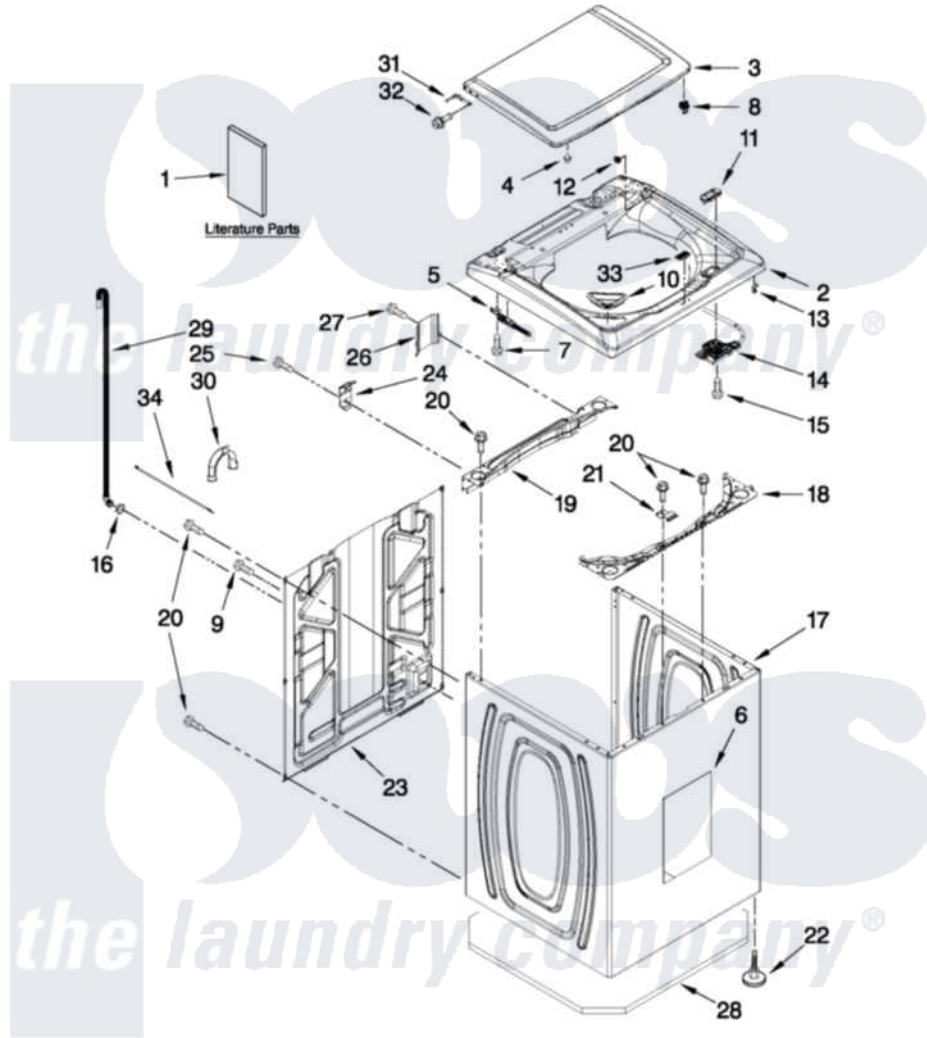

Maytag MVWX700XW1 01 - TOP AND CABINET PARTS

MAYTAG

TOP AND CABINET PARTS

AUTOMATIC WASHER

For Models: MVWX700XW1, MVWX700XL1
(White) (Silver)

FOR ORDERING INFORMATION REFER TO PARTS PRICE LIST

4-11 Litho in U.S.A. (MP)(bay)

1

Part No. W10413278 Rev. A

Maytag [Residential Maytag MVWX700XW1 Washer Parts](#) Parts Diagram 01 - TOP AND CABINET PARTS

[Click on the part number to view part](#)

Item	Original Part Number	Replaced By	Status	Part Description
1	W10240509			Installation Instructions
"	W10240510		Not Available	INSTALLATION INSTRUCTIONS (SPANISH)
"	W10280465		Not Available	USE & CARE GUIDE
"	W10280504		Not Available	INSTRUCTIONS, SOUND SHIELD INSTALLATION
"	W10338674		Not Available	TECH SHEET
"	W10280498		Not Available	QUICK START GUIDE
"	W10062961		Not Available	ENERGY GUIDE
2	W10238290			Top
"	W10268719			Top
3	W10296171			Lid
"	W10296172			Lid
4	9724509			Bumper, Lid
5	W10270398			Hinge, Spring Assembly
"	W10270399			Hinge, Spring Assembly
6	W10177046			Cabinet - Damper, Sound