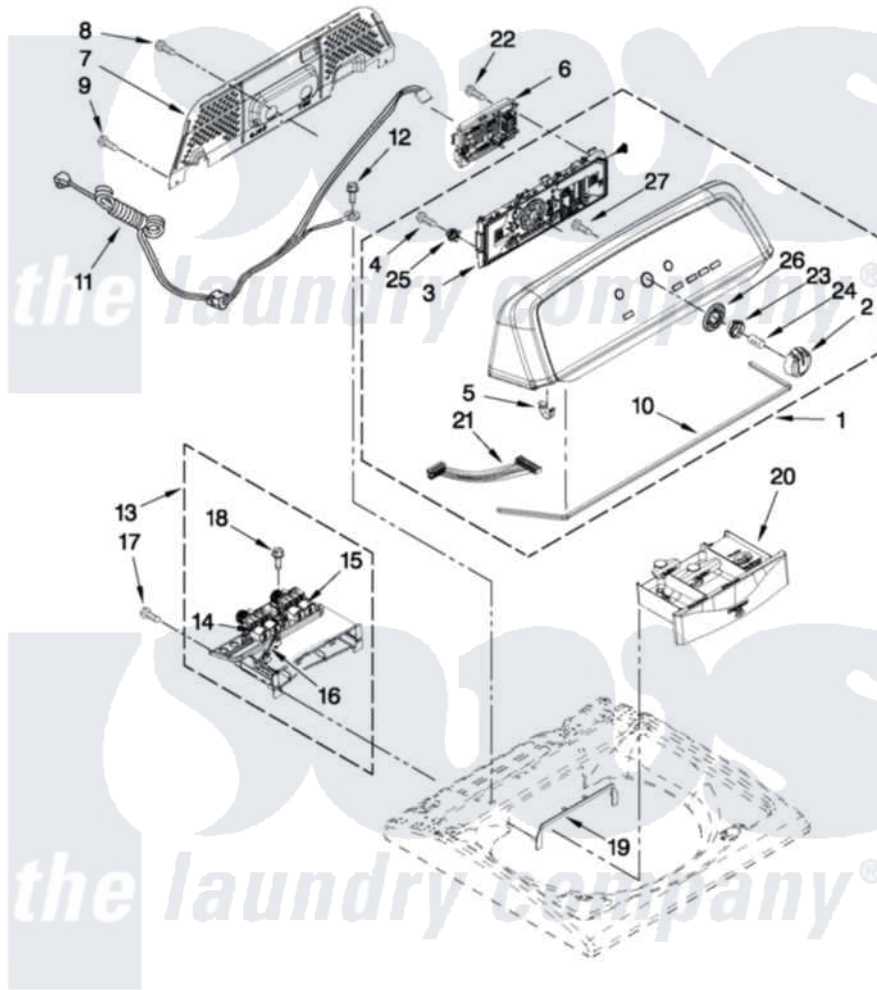

Maytag MVWX700XW1 02 - CONSOLE AND DISPENSER PARTS

CONSOLE AND DISPENSER PARTS

For Models: MVWX700XW1, MVWX700XL1
(White) (Silver)

FOR ORDERING INFORMATION REFER TO PARTS PRICE LIST

W10413278

3

Maytag [Residential Maytag MVWX700XW1 Washer Parts](#) Parts Diagram 02 - CONSOLE AND DISPENSER PARTS
Click on the part number to view part

Item	Original Part Number	Replaced By	Status	Part Description
1	W10293207			Console
"	W10293208			Console
2	W10251381			Knob, Control
"	W10251384			Knob, Control
3	W10272638			User Interface
4	W10219342			Screw, Baffle Mounting
5	8312709			Clip-Console
6	W10405819			Control Unit Assembly, Machine And Motor
7	W10269597			Panel, Console Rear Cover
8	3390647	488729		Screw
9	1157158	489069		Xxscrew, 10-12 X 1/2
10	W10280079			Seal, Console
11	W10266797			Cord, Power
12	3400076			Screw, Bracket Mounting
13	W10240963	W10432327		Housing Assembly - Dispenser
14	W10240949			Valve, Cold Water Inlet

15	W10240948	Valve, Hot Water Inlet	
16	W10240967	Harness, Valve	
17	3400061	Screw, Dispenser Housing Mounting	
18	97787	W10109200	Screw, Baffle Mounting
19	W10240946	Bezel, Dispenser	
20	W10240960	Drawer, Dispenser Assembly	
21	W10285492	Harness, User Interface	
22	9740848	Screw, Mixing Valve Mounting	
23	W10326923	Spacer, Knob	
24	8536939	Clip, Knob	
25	W10274524	Tensioner, Facia	
26	W10305134	Bezel, Cycle Trim	
27	3196172	Screw, 6-19 X 3/8	