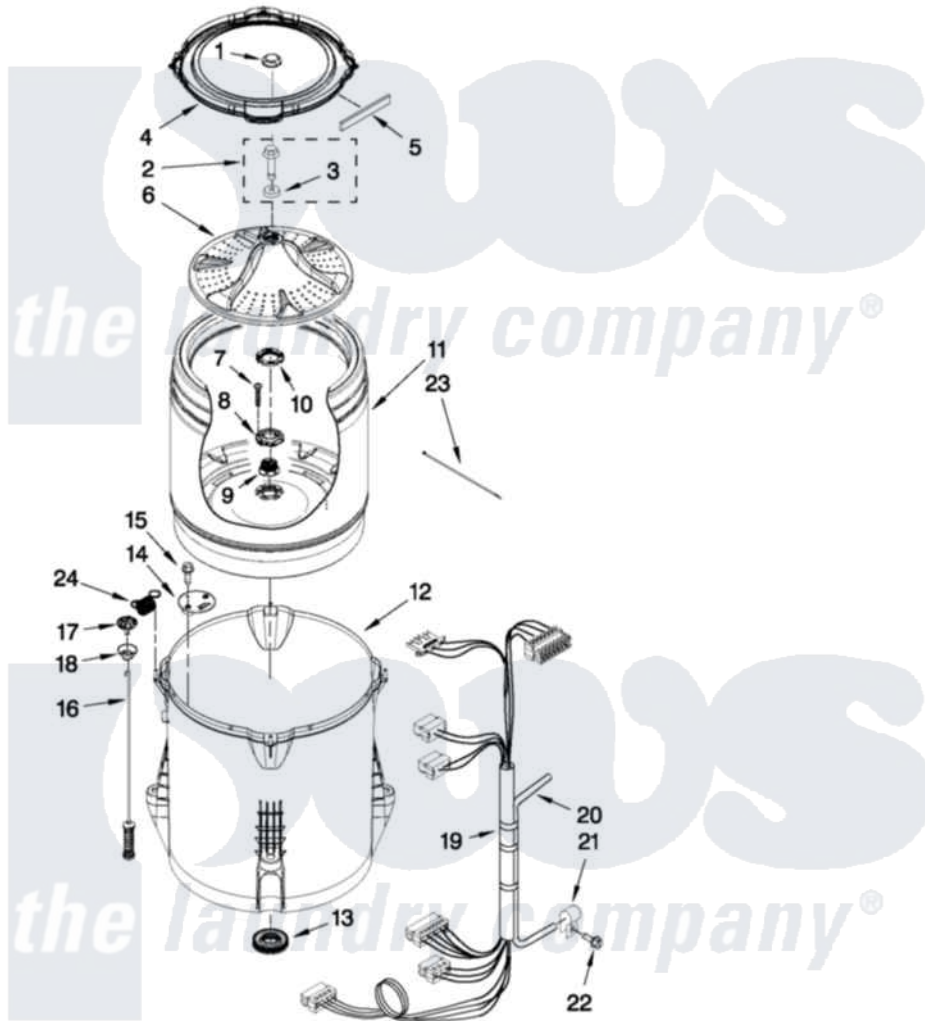

# Maytag MVWX700XW1 03 - BASKET AND TUB PARTS

## BASKET AND TUB PARTS

For Models: MVWX700XW1, MVWX700XL1  
(White) (Silver)

W10413278

FOR ORDERING INFORMATION REFER TO PARTS PRICE LIST

5

Maytag Residential Maytag MVWX700XW1 Washer Parts Parts Diagram 03 - BASKET AND TUB PARTS

Click on the part number to view part

Item	Original Part Number	Replaced By	Status	Part Description
1	<a href="#">W10305251</a>			Cap, Impeller
2	<a href="#">W10003790</a>			Screw And Washer
3	<a href="#">3949550</a>			Washer
4	<a href="#">W10215146</a>			Tub Ring
5	<a href="#">W10205824</a>			Absorber, Impact
6	<a href="#">W10215119</a>			Impeller
7	<a href="#">8533953</a>			Screw, 8-16 X 1.000
8	W10291415	<a href="#">W10324651</a>		Hub
9	W10291416	<a href="#">W10324651</a>		Hub
10	W10291417	<a href="#">W10324651</a>		Hub
11	W10238268	<a href="#">W10324650</a>		Basket
12	W10238301	<a href="#">W10324648</a>		Tub-Outer
13	W10006371	<a href="#">W10324647</a>		Seal-Tub
14	<a href="#">W10215093</a>			Filter, Drain Pump
15	<a href="#">8533928</a>			Screw, 8-18 X 3/4
16	W10257085	<a href="#">W10317709</a>		Damper Assembly, Tub Suspension

17	W10215136	<a href="#">W10440729</a>	Suspension
18	W10256551	<a href="#">W10440729</a>	Suspension
19	W10328392	<a href="#">W10297443</a>	Harness, Lower
20	8572540	<a href="#">353244</a>	Hose, Pressure Switch
21	<a href="#">W10005430</a>		Clamp, Pressure Hose Retainer
22	8533943	<a href="#">W10109200</a>	Screw, Baffle Mounting
23	<a href="#">W10339879</a>		Tie, Cable
24	W10348658	<a href="#">W10400895</a>	Spring