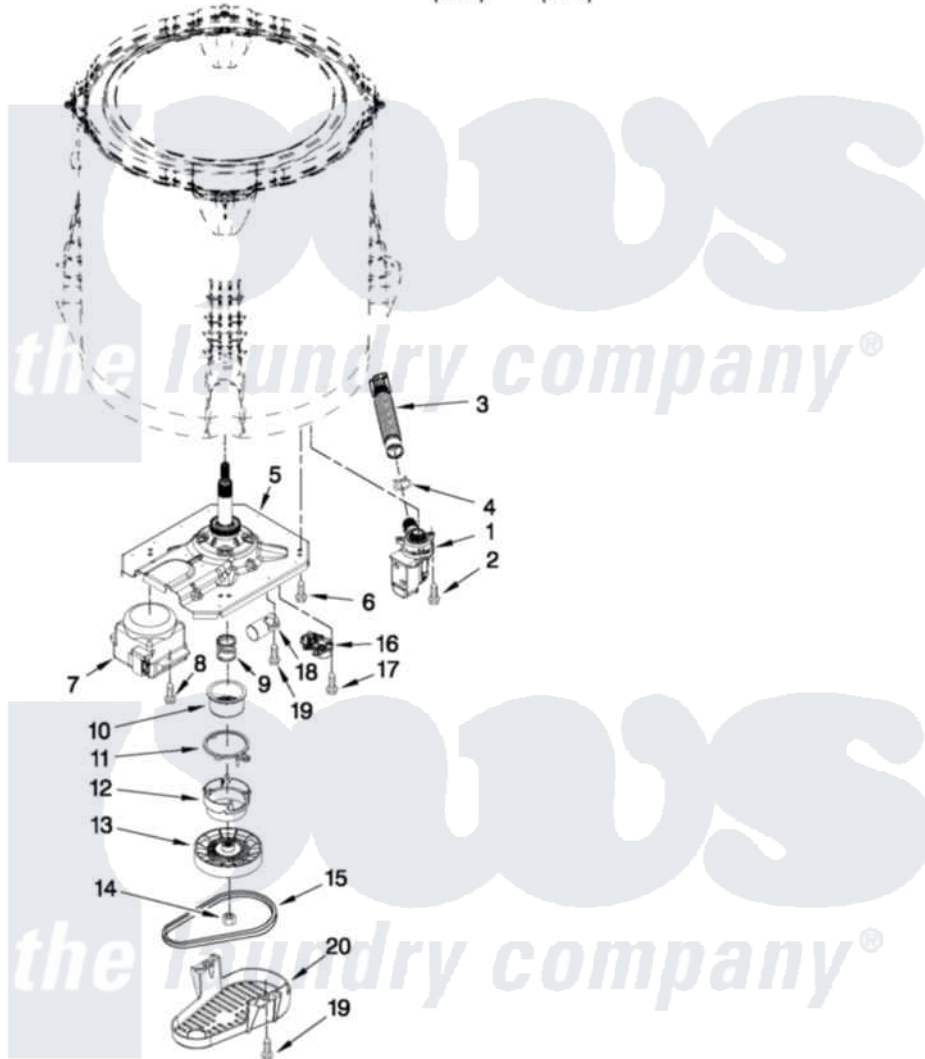

Maytag MVWX700XW1 04 - GEARCASE, MOTOR AND PUMP PARTS

GEARCASE, MOTOR AND PUMP PARTS

For Models: MVWX700XW1, MVWX700XL1
(White) (Silver)

FOR ORDERING INFORMATION REFER TO PARTS PRICE LIST

6

W10413278

Maytag [Residential Maytag MVWX700XW1 Washer Parts](#) Parts Diagram 04 - GEARCASE, MOTOR AND PUMP PARTS

[Click on the part number to view part](#)

Item	Original Part Number	Replaced By	Status	Part Description
1	W10276397			Pump Assembly, Drain
2	W10004910			Screw, 12-16 X 1-1/4
3	W10215091			Hose, Inner Drain Assembly
4	8317496	285655		Clamp, Hose
5	W10006401	W10330039		Gearcase
6	W10249633			Screw, 7.2-1.6 X 30
7	W10249628			Motor, Drive
8	W10094780	W10182109		Screw-Kit
9	W10326374	W10315818		Cam
10	W10006352	W10315818		Cam
11	W10006353	W10315818		Cam
12	W10006354	W10315818		Cam
13	W10006356			Pulley
14	W10163336			Nut, Pulley
15	W10006384			Belt, Drive
16	W10006355			Actuator, Shift

17	9741052	Screw, 6-32 X 1.00
18	W10278117	Capacitor, Motor Run
19	357640	Screw And Washer
20	W10006383	Shield, Pulley Cover