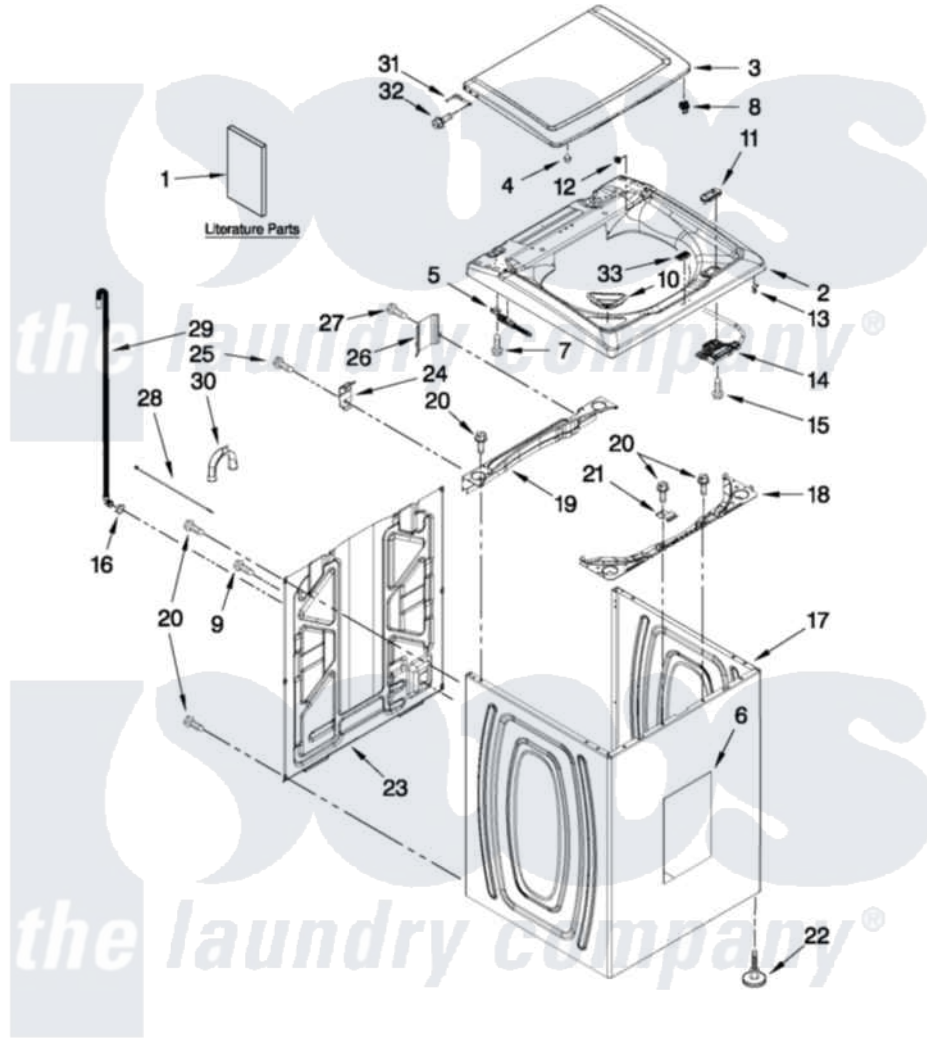

Maytag MVWX700XW2 01 - TOP AND CABINET PARTS

MAYTAG

TOP AND CABINET PARTS

AUTOMATIC WASHER

For Models: MVWX700XW2, MVWX700XL2
(White) (Silver)

FOR ORDERING INFORMATION REFER TO PARTS PRICE LIST

4-12 Litho in U.S.A. (JLP)(bay)

1

Part No. W10502860 Rev. A

Maytag [Residential Maytag MVWX700XW2 Washer Parts](#) Parts Diagram 01 - TOP AND CABINET PARTS

[Click on the part number to view part](#)

Item	Original Part Number	Replaced By	Status	Part Description
1	W10240509			Installation Instructions
"	W10338691		Not Available	USE & CARE GUIDE
"	W10468342		Not Available	TECH SHEET
"	W10280498		Not Available	QUICK START GUIDE
"	W10062961		Not Available	ENERGY GUIDE
2	W10238290			Top
"	W10268719			Top
3	W10296171			Lid
"	W10296172			Lid
4	9724509			Bumper, Lid
5	W10270398			Hinge, Spring Assembly
"	W10270399			Hinge, Spring Assembly
6	W10414221			Cabinet, Damper Sound
7	693995			Screw, Hex Head
8	W10239968			Strike, Lid Lock
"	W10239969			Strike, Lid Lock