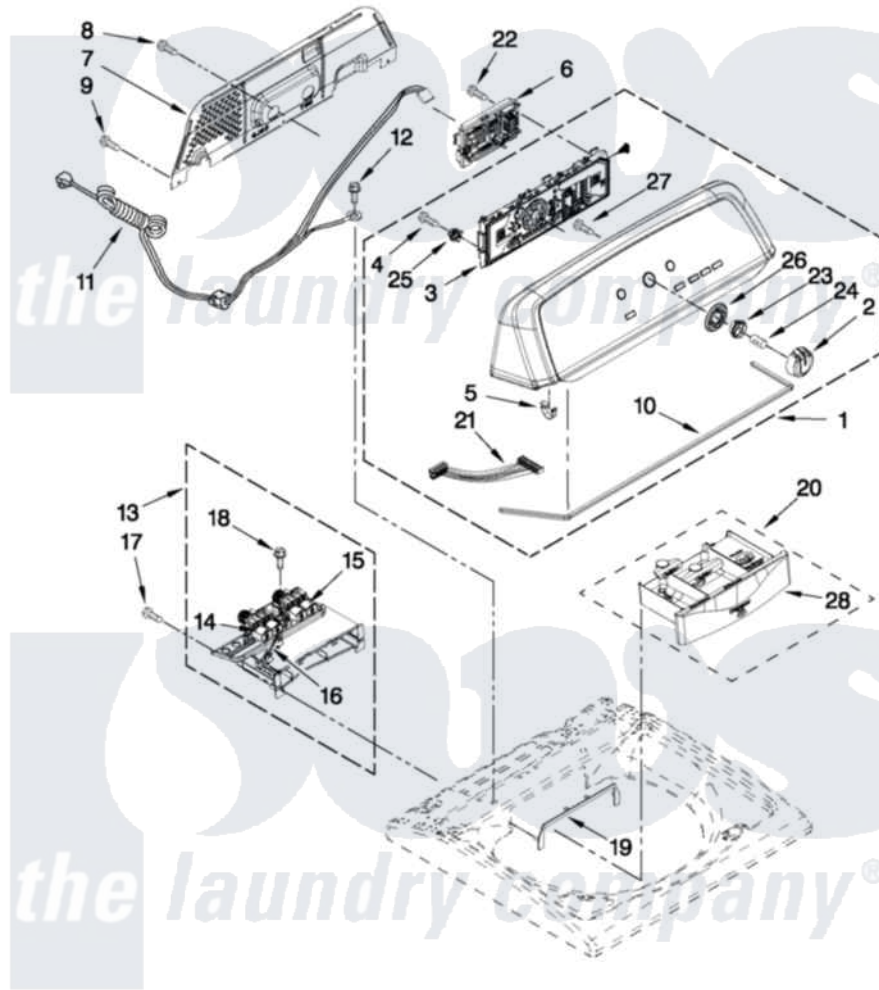

Maytag MVWX700XW2 02 - CONSOLE AND DISPENSER PARTS

CONSOLE AND DISPENSER PARTS

For Models: MVWX700XW2, MVWX700XL2
(White) (Silver)

FOR ORDERING INFORMATION REFER TO PARTS PRICE LIST

W10502860

3

Maytag [Residential Maytag MVWX700XW2 Washer Parts](#) Parts Diagram 02 - CONSOLE AND DISPENSER PARTS
Click on the part number to view part

| Item | Original Part Number | Replaced By | Status | Part Description |
|------|---------------------------|---------------------------|--------|------------------------------|
| 1 | W10293207 | | | Console |
| " | W10293208 | | | Console |
| 2 | W10251381 | | | Knob, Control |
| " | W10251384 | | | Knob, Control |
| 3 | W10272638 | | | User Interface |
| 4 | W10219342 | | | Screw, Baffle Mounting |
| 5 | 8312709 | | | Clip-Console |
| 6 | W10445345 | W10480132 | | Control-Elec |
| 7 | W10420984 | | | Panel, Console Rear Cover |
| 8 | 3390647 | 488729 | | Screw |
| 9 | W10142728 | 3370225 | | Screw |
| 10 | W10280079 | | | Seal, Console |
| 11 | W10266797 | | | Cord, Power |
| 12 | 3400076 | | | Screw, Bracket Mounting |
| 13 | W10432327 | | | Housing Assembly - Dispenser |
| 14 | W10240949 | | | Valve, Cold Water Inlet |

| | | | |
|----|---------------------------|---------------------------|-----------------------------------|
| 15 | W10240948 | | Valve, Hot Water Inlet |
| 16 | W10343675 | W10240967 | Harness, Valve |
| 17 | 3400061 | | Screw, Dispenser Housing Mounting |
| 18 | 97787 | W10109200 | Screw, Baffle Mounting |
| 19 | W10240946 | | Bezel, Dispenser |
| 20 | W10240960 | | Drawer, Dispenser Assembly |
| 21 | W10285492 | | Harness, User Interface |
| 22 | 9740848 | | Screw, Mixing Valve Mounting |
| 23 | W10326923 | | Spacer, Knob |
| 24 | 8536939 | | Clip, Knob |
| 25 | W10274524 | | Tensioner, Facia |
| 26 | W10305134 | | Bezel, Cycle Trim |
| 27 | 3196172 | | Screw, 6-19 X 3/8 |
| 28 | W10287478 | | Handle, Dispenser Drawer Facia |