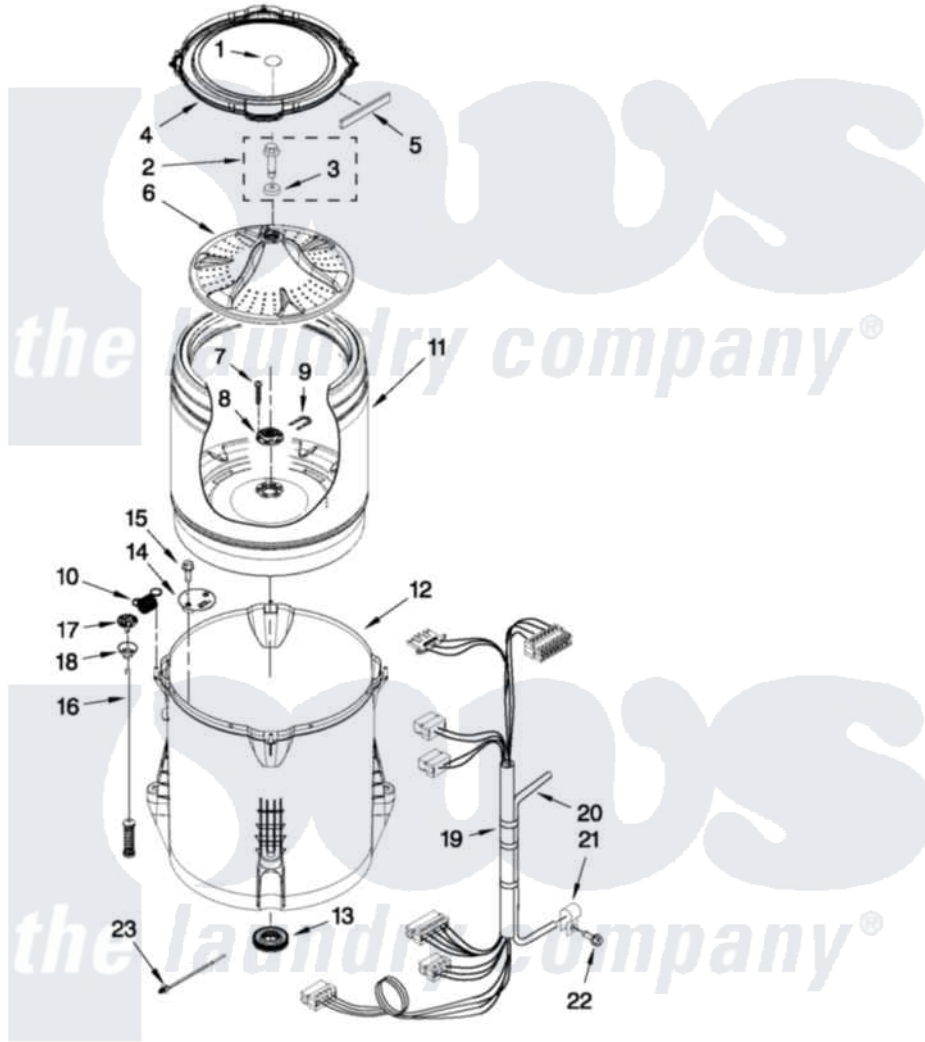

Maytag MVWX700XW2 03 - BASKET AND TUB PARTS

BASKET AND TUB PARTS

For Models: MVWX700XW2, MVWX700XL2
(White) (Silver)

FOR ORDERING INFORMATION REFER TO PARTS PRICE LIST

W10502860

5

Maytag Residential Maytag MVWX700XW2 Washer Parts Parts Diagram 03 - BASKET AND TUB PARTS
Click on the part number to view part

Item	Original Part Number	Replaced By	Status	Part Description
1	W10305251			Cap, Impeller
2	W10003790			Screw And Washer
3	3949550			Washer
4	W10215146			Tub Ring
5	W10205824			Absorber, Impact
6	W10215119			Impeller
7	8533953			Screw, 8-16 X 1.000
8	W10396887		Not Available	HUB - DRIVEN, BASKET (INCLUDES ITEM 7)
9	W10402178		Not Available	RETAINER
10	W10348658	W10400895		Spring
11	W10469848			Basket Assembly
12	W10238301	W10324648		Tub-Outer
13	W10006371	W10324647		Seal-Tub
14	W10215093			Filter, Drain Pump
15	8533928			Screw, 8-18 X 3/4
				Damper Assembly, Tub

16	W10257085	W10317709	Damper Assembly, Tub Suspension
17	W10405423	W10440729	Suspension
18	W10256551	W10440729	Suspension
19	W10383573		Harness, Lower
20	8572540	353244	Hose, Pressure Switch
21	W10005430		Clamp, Pressure Hose Retainer
22	8533943	W10109200	Screw, Baffle Mounting
23	W10298887		Cable Tie