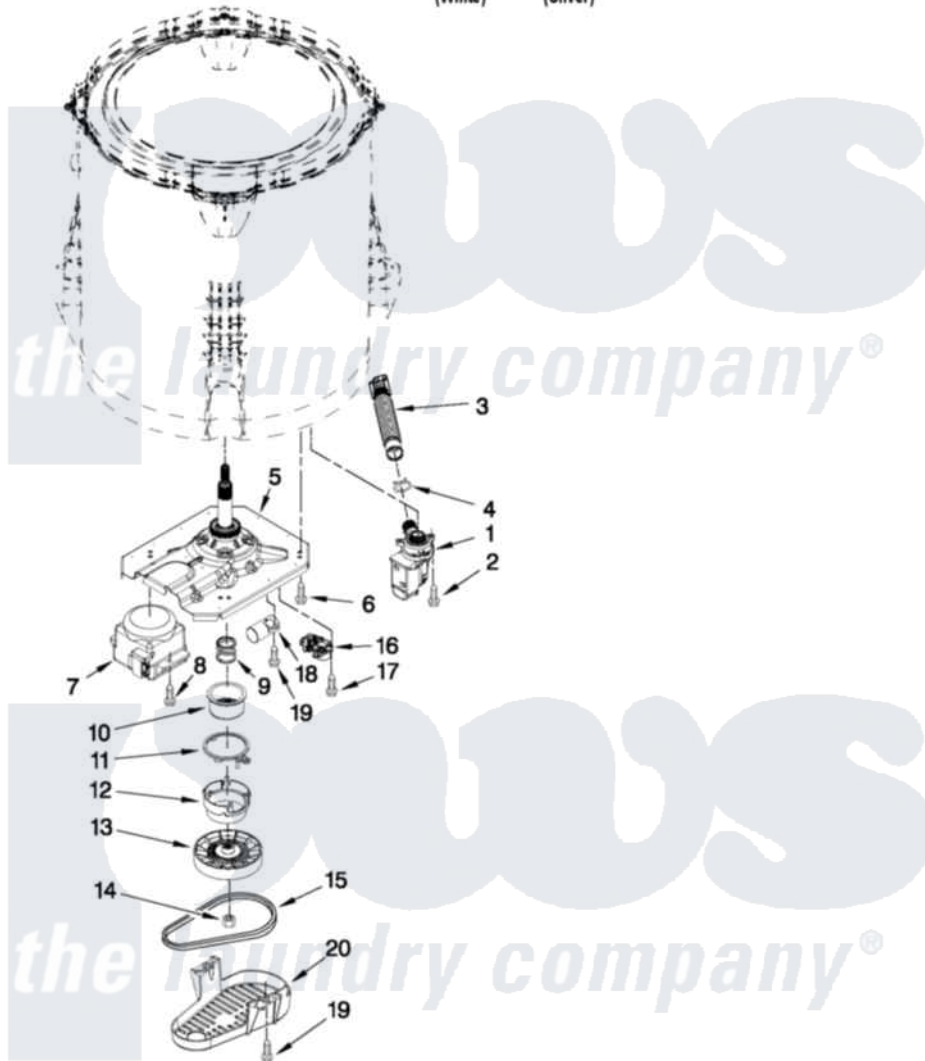

Maytag MVWX700XW2 04 - GEARCASE, MOTOR AND PUMP PARTS

GEARCASE, MOTOR AND PUMP PARTS

For Models: MVWX700XW2, MVWX700XL2
(White) (Silver)

FOR ORDERING INFORMATION REFER TO PARTS PRICE LIST

6

W10502860

Maytag [Residential Maytag MVWX700XW2 Washer Parts](#) Parts Diagram 04 - GEARCASE, MOTOR AND PUMP PARTS

[Click on the part number to view part](#)

Item	Original Part Number	Replaced By	Status	Part Description
1	W10276397			Pump Assembly, Drain
2	W10004910			Screw, 12-16 X 1-1/4
3	W10215091			Hose, Inner Drain Assembly
4	8317496	285655		Clamp, Hose
5	W10469846			Gearcase Assembly
6	W10249633			Screw, 7.2-1.6 X 30
7	W10416660			Motor, Drive
8	W10094780	W10182109		Screw-Kit
9	W10326374	W10315818		Cam
10	W10006352	W10315818		Cam
11	W10006353	W10315818		Cam
12	W10006354	W10315818		Cam
13	W10006356			Pulley
14	W10163336			Nut, Pulley
15	W10006384			Belt, Drive
16	W10006355			Actuator, Shift

17	9741052	Screw, 6-32 X 1.00
18	W10390446	Capacitor, Motor Run
19	357640	Screw And Washer
20	W10427633	Shield, Pulley Cover