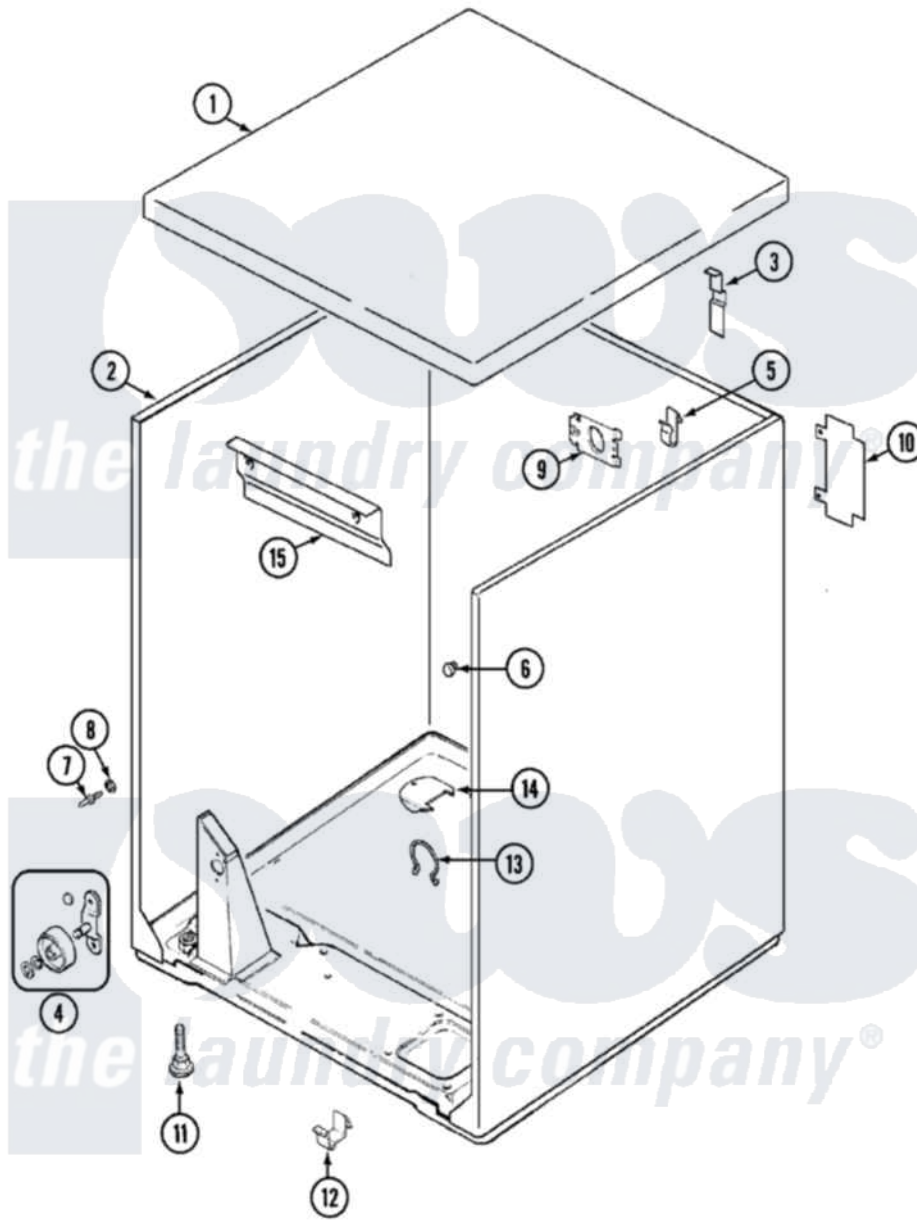

# Maytag MYE3350AGW 01 - CABINET

Maytag [Residential Maytag MYE3350AGW Washer Parts](#) Parts Diagram 01 - CABINET  
 Click on the part number to view part

Item	Original Part Number	Replaced By	Status	Part Description
1	<a href="#">31001423</a>			Top, Cabinet
"	<a href="#">31001527</a>			Reinfortment, Top
2	53-2559	<a href="#">31001714</a>		Cabinet And Base Assembly
3	<a href="#">63-5712</a>			Hinge, Cabinet Top
"	25-3092	<a href="#">90767</a>		Screw, 8A X 3/8 HeX Washer Head Tapping
4	<a href="#">LA-1008</a>			Rr Roller Kit
"	LA-1007	<a href="#">12002126</a>		Reinforcement Brace/Glide Kit
5	<a href="#">25-3034</a>			Clip, Wiring
6	<a href="#">33-2653</a>			Bumper, Cabinet
7	<a href="#">53-0643</a>			Pin, Locator
8	25-0224	<a href="#">3400029</a>		Nut, Adapter Plate
"	<a href="#">53-0200</a>			Sleeve, Locator Pin
9	25-7828	<a href="#">489483</a>		Screw 10-32 X 1/2
"	53-0135		Not Available	SUPPORT, POWER CORD
10	25-7857	<a href="#">90767</a>		Screw, 8A X 3/8 HeX Washer Head Tapping

"	<a href="#">53-0284</a>		Cover, Terminal
11	63-5519	Not Available	LEG, LEVELING
12	<a href="#">53-0120</a>		Clip, Front Panel
13	25-7027	<a href="#">16515</a>	Clip
14	25-7733	<a href="#">681414</a>	Screw, 10AB X 1/2
"	<a href="#">53-1921</a>		Shield, Wiring
15	<a href="#">25-3457</a>		Screw, Sems
"	<a href="#">53-0133</a>		Shield, Heat