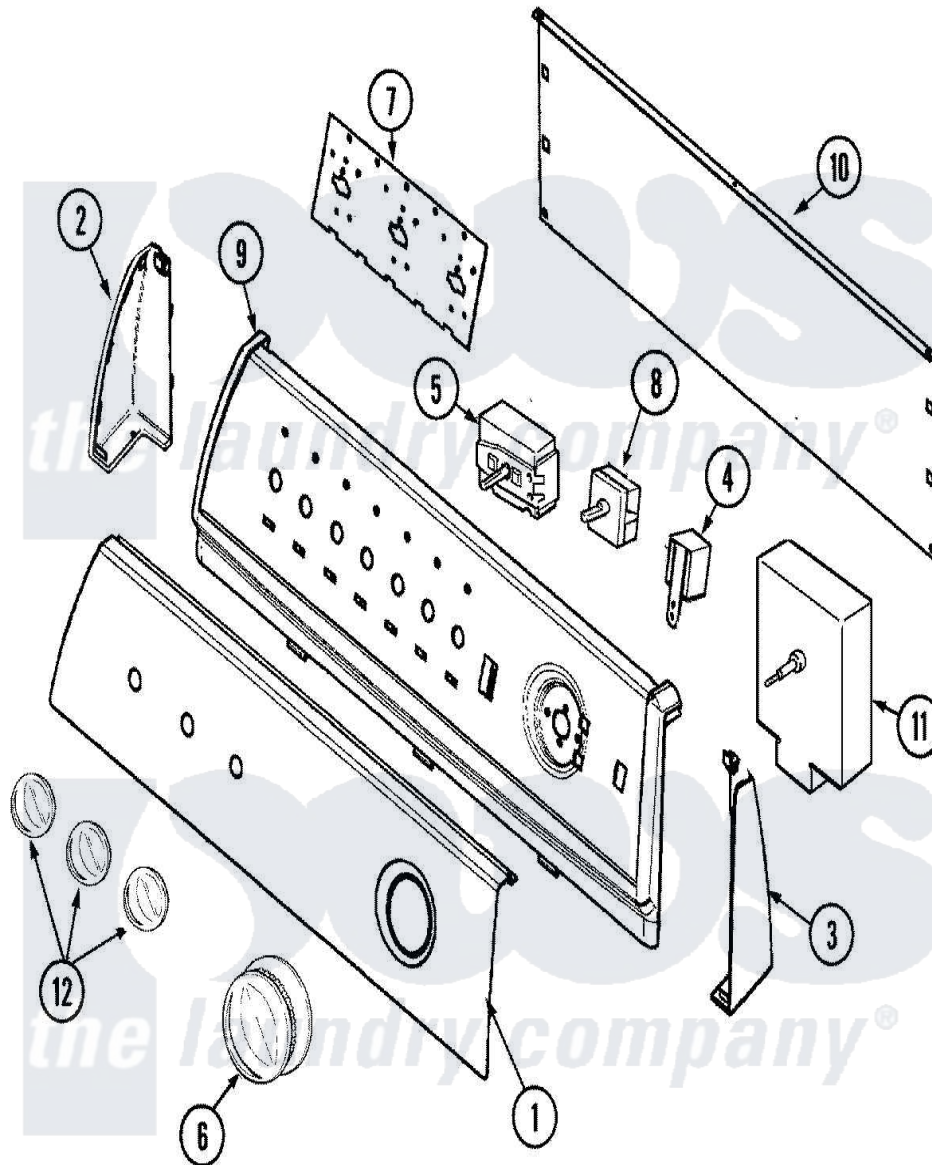

# Maytag MYE3350AGW 02 - CONTROL PANEL

Maytag [Residential Maytag MYE3350AGW Washer Parts](#) Parts Diagram 02 - CONTROL PANEL  
 Click on the part number to view part

| Item | Original Part Number     | Replaced By              | Status | Part Description                        |
|------|--------------------------|--------------------------|--------|---|
| 1    | <a href="#">Y2201356</a> |                          |        | Panel, Control                          |
| 2    | 21001641                 | <a href="#">21001519</a> |        | Endcap                                  |
| "    | 25-3092                  | <a href="#">90767</a>    |        | Screw, 8A X 3/8 HeX Washer Head Tapping |
| 3    | 21001630                 | <a href="#">21001523</a> |        | Endcap                                  |
| "    | 25-3092                  | <a href="#">90767</a>    |        | Screw, 8A X 3/8 HeX Washer Head Tapping |
| 4    | <a href="#">31001448</a> |                          |        | Buzzer, Cycle Signal                    |
| 5    | <a href="#">31001447</a> |                          |        | Switch, Temperature                     |
| "    | 25-3092                  | <a href="#">90767</a>    |        | Screw, 8A X 3/8 HeX Washer Head Tapping |
| 6    | 31001385                 | <a href="#">37001184</a> |        | Timer Knob And Skirt Assembly           |
| 7    | <a href="#">21001603</a> |                          |        | Shield, Control                         |
| 8    | 25-3092                  | <a href="#">90767</a>    |        | Screw, 8A X 3/8 HeX Washer Head Tapping |
| "    | <a href="#">31001443</a> |                          |        | Switch, Two Pos Rotary                  |
| 9    | 31001743                 | <a href="#">21002005</a> |        | Frame, Control Panel                    |