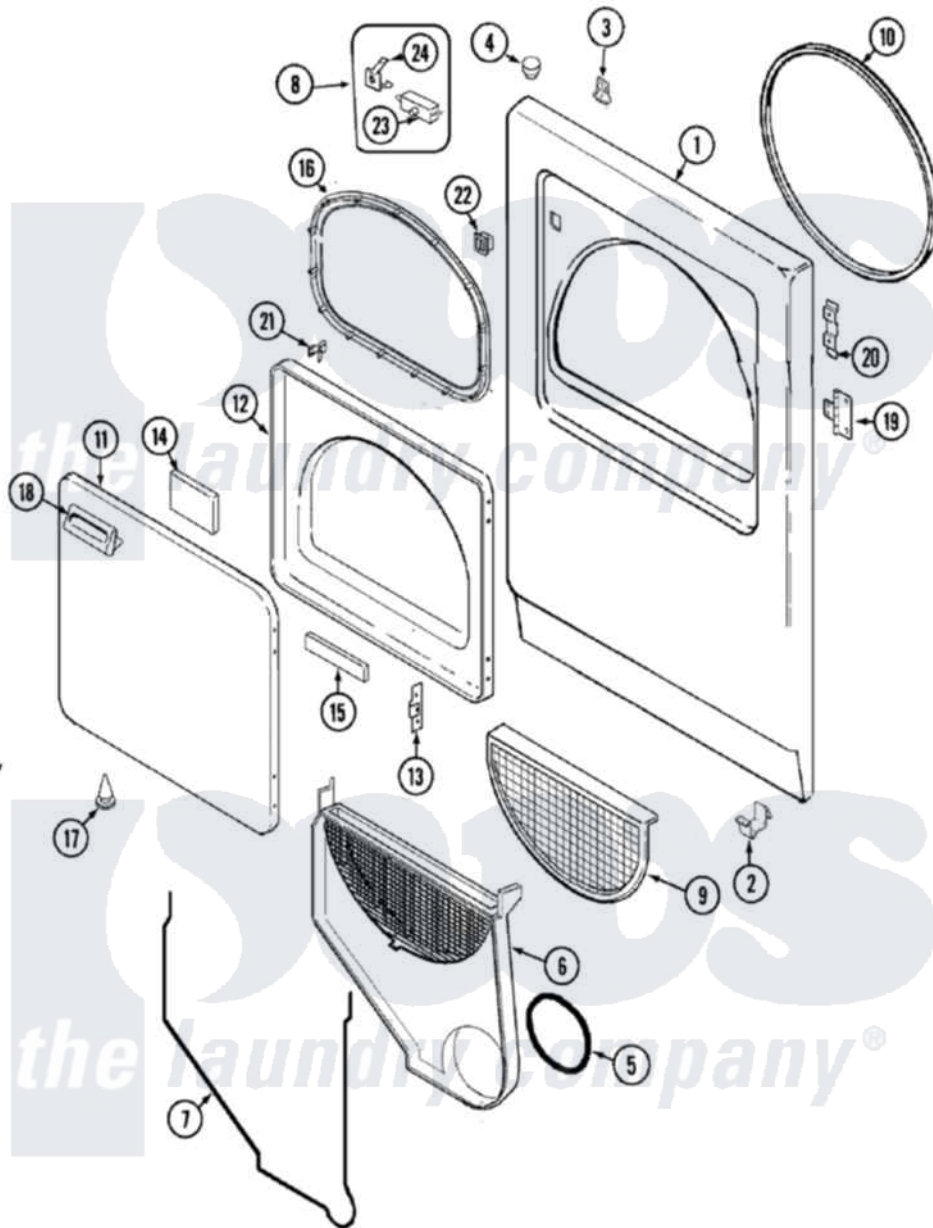

Maytag MYE3350AGW 03 - DOOR

Maytag Residential Maytag MYE3350AGW Washer Parts Parts Diagram 03 - DOOR
 Click on the part number to view part

| Item | Original Part Number | Replaced By | Status | Part Description |
|------|--------------------------|---------------------------|---------------|-------------------------|
| 1 | 53-0726 | 31001771 | | Panel, Front |
| 2 | 53-0120 | | | Clip, Front Panel |
| 3 | 31001526 | | | Lock, Top |
| 4 | 33-2653 | | | Bumper, Cabinet |
| 5 | 53-0203 | 12001324 | | Duct Kit, Collector |
| 6 | 25-7810 | 415013-35 | | Screw |
| " | 12001324 | | | Duct Kit, Collector |
| 7 | 53-0204 | | | Seal |
| 8 | LA-1005 | | | Switch Kit |
| 9 | 53-0918 | | | Filter, Lint |
| 10 | 53-0281 | 31001747 | | Seal Assembly |
| 11 | 53-0154 | | | Panel, Outer Door |
| " | 25-7770 | 3196169 | | Screw, Element |
| 12 | 53-0912 | | Not Available | PANEL, INNER DOOR (WHT) |
| 13 | 53-0119 | | | Clip, Hinge |
| 14 | 53-1490 | | | Door Pad |

| | | | |
|----|--------------------------|---------------------------|-------------------------------|
| 15 | 53-1491 | | Door Pad |
| 16 | 53-0648 | 31001529 | Seal, Door |
| 17 | 25-7889 | | Plug Button |
| 18 | 53-0927 | | Handle, Door |
| " | 25-7810 | 415013-35 | Screw |
| 19 | 53-1492 | | Hinge, Dryer Door |
| " | 25-7809 | | Screw, No.6-20 1/2 Flthd Torx |
| 20 | 53-0121 | Not Available | TWIN NUT |
| " | 31001786 | 98006631 | Screw |
| 21 | 53-2364 | LA-1003 | Door Catch Kit |
| 22 | 53-0187 | LA-1003 | Door Catch Kit |
| 23 | 31001467 | 31001757 | Switch, Door |
| " | 31001757 | | Switch, Door |
| 24 | 63-5990 | 31001319 | Clip, Switch |