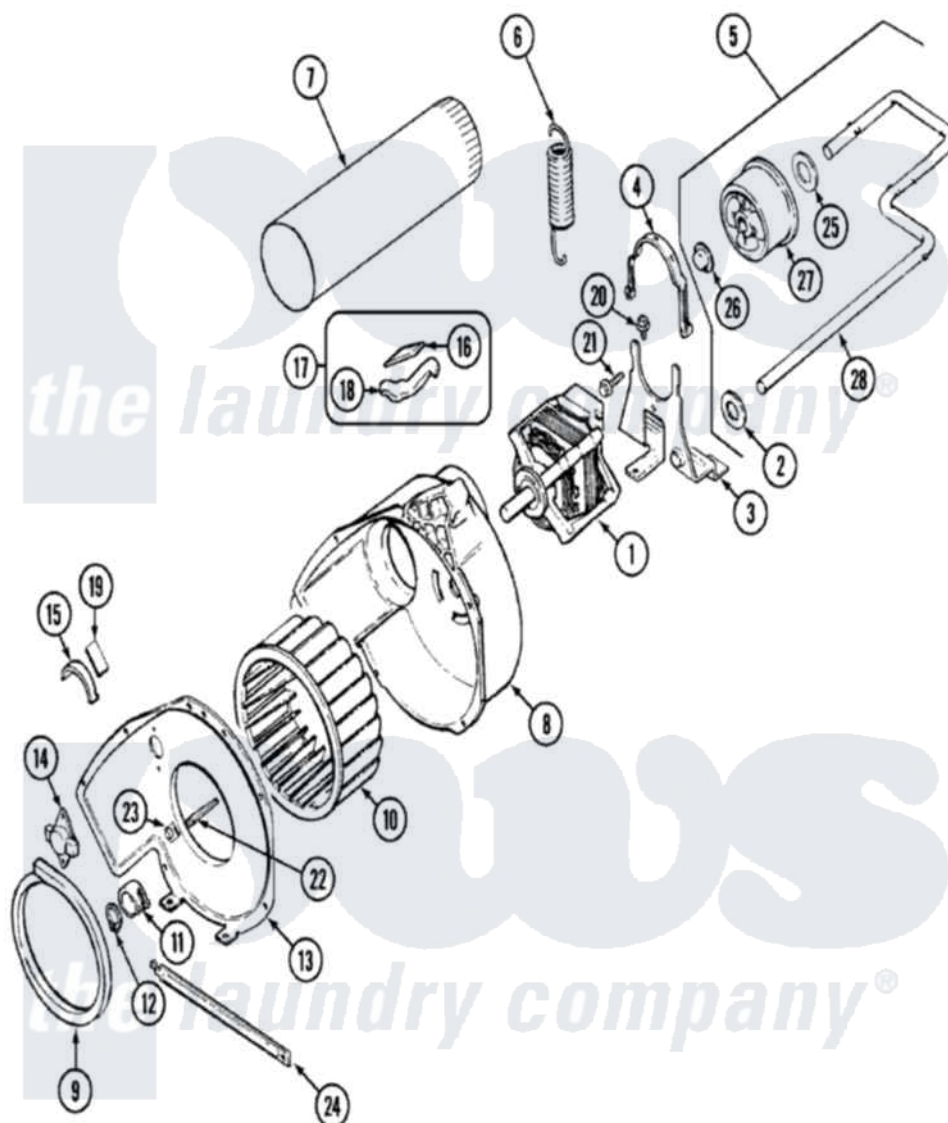

Maytag MYE3350AGW 05 - MOTOR & DRIVE

Maytag Residential Maytag MYE3350AGW Washer Parts Parts Diagram 05 - MOTOR & DRIVE
 Click on the part number to view part

Item	Original Part Number	Replaced By	Status	Part Description
1	21001484			Motor,
"	31001729			Pulley, Motor
2	25-7815			Washer
3	25-7732	681414		Screw, 10AB X 1/2
"	53-1932	31001570		Bracket, Motor
4	53-0214	660658		Clamp, Motor Mounting 343481 685441
5	53-2287			Idler Assembly
6	53-2209	31001465		Spring, Idler
7	53-0134			Duct, Exhaust
"	25-2134	W10116760		Screw
8	53-1801			Housing, Blower
9	53-0203	12001324		Duct Kit, Collector
10	31001317			Wheel, Blower
11	25-7823	312967		Clamp, Blower Housing
12	25-7855			Ring, Retaining
13	53-1934			Cover, Blower Housing

"	25-7435	33002917	Screw, No.10-16
14	31001192		Thermostat, Control
"	25-2134	W10116760	Screw
15	53-2273	31001470	Glide, Tumbler
16	53-0724	31001356	Pad, Glide
17	LA-1006		Glide Kit, Tumbler
18	53-2272	31001469	Glide, Tumbler
19	53-1684	31001356	Pad, Glide
20	25-7963	31001571	Screw, 10-24 x 0700 Hxwshrd Ty
21	25-7674		Screw
22	53-1026		Guide, Vane Inlet
23	25-3457		Screw, Sems
24	53-1625		Brace, Tumbler Support
25	25-7815		Washer
26	25-7957		Pushnut
27	31001344		Pulley, Idler
28	53-2250	53-2287	Idler Assembly