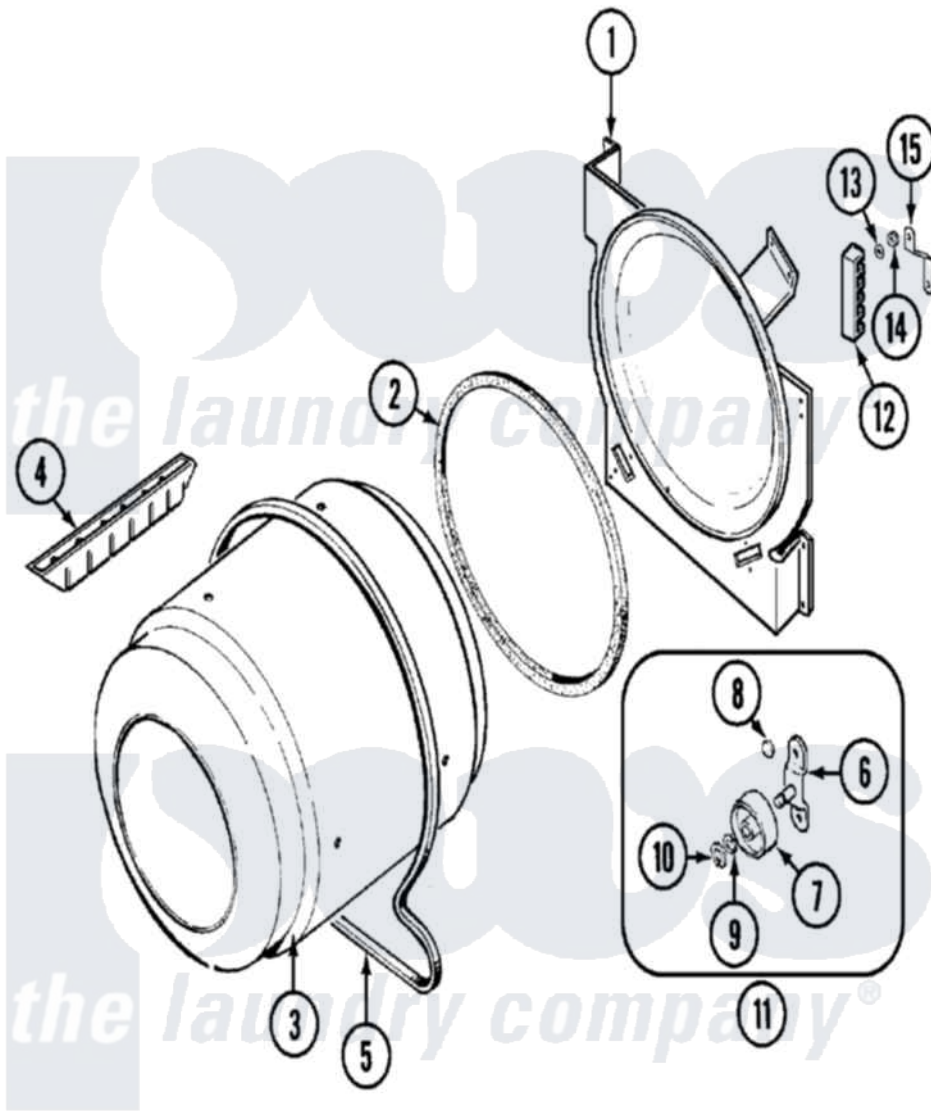

Maytag MYE3350AGW 07 - TUMBLER

Maytag [Residential Maytag MYE3350AGW Washer Parts](#) Parts Diagram 07 - TUMBLER
 Click on the part number to view part

Item	Original Part Number	Replaced By	Status	Part Description
1	31001581			Bulkhead With Seal
"	31001580	313806		Screw
"	25-7733	681414		Screw, 10AB X 1/2
"	31001775			Cover, Lens Hole
2	53-0281	31001747		Seal Assembly
3	53-1250			Cylinder
4	25-7759	3196164		Screw
"	Y02100002		Not Available	BAFFLE (WHT)
5	31531589	341241		Belt
6	25-7101	3351614		Screw, Gearcase Cover Mounting
"	53-0197			Support Assembly-Cylinder Rear
7	31001096			Roller
8	25-7813			Spacer
9	25-7814			Washer
10	25-7854			Ring, Retaining

11	LA-1008		Rr Roller Kit
12	53-1518		Block, Terminal
"	25-7952	3400074	Screw
13	25-3122		Washer, Flat
14	25-7808	21001837	Nut, Lock W/Nylon Insert
"	25-0027	112432	Nut
15	53-0965		Not Available STRAP, GROUND