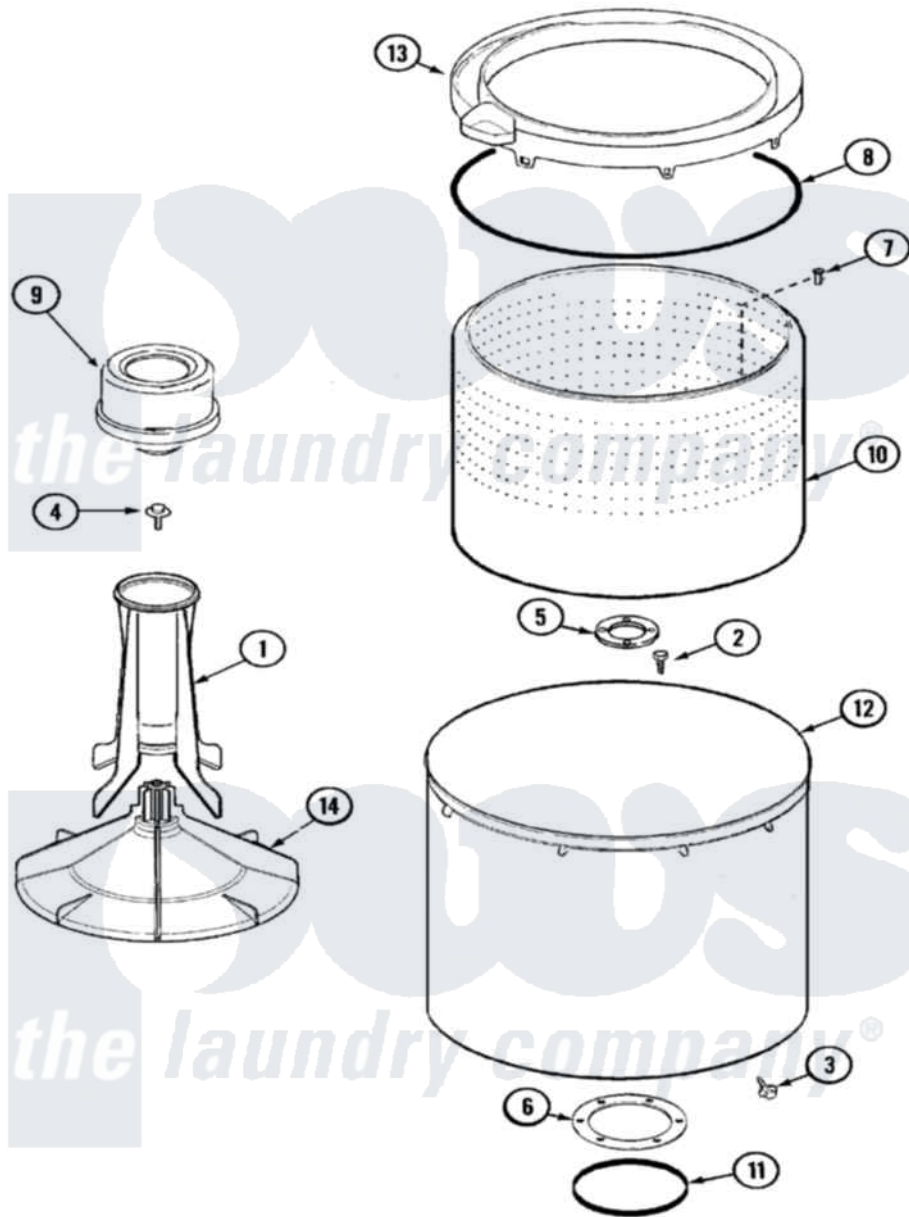

# Maytag NAV4200AGW 06 - TUB

Maytag Residential Maytag NAV4200AGW Washer Parts Parts Diagram 06 - TUB  
 Click on the part number to view part

Item	Original Part Number	Replaced By	Status	Part Description
1	<a href="#">21001521</a>			Top, Agitator
2	21001510	<a href="#">22002947</a>		Bolt, Tub
3	25-7953	<a href="#">22002933</a>		Screw
4	25-7948	<a href="#">W10309247</a>		Screw
5	<a href="#">35-3685</a>			Gasket, Basket To Centerpost
6	<a href="#">35-3686</a>			Gasket, Tub To Housing
7	25-7967	<a href="#">3400504</a>		Screw
"	<a href="#">25-7117</a>			Set Screw
8	<a href="#">35-2328</a>			Seal, Tub Top
9	<a href="#">21001905</a>			Dispenser, Fabric
10	<a href="#">21001529</a>			Basket Assembly
11	<a href="#">35-2978</a>			Seal, Tub/Housing
12	<a href="#">35-3700</a>			Tub Assembly
13	21001531		Not Available	TOP, TUB (PLASTIC)
14	<a href="#">21001530</a>			Base, Agitator