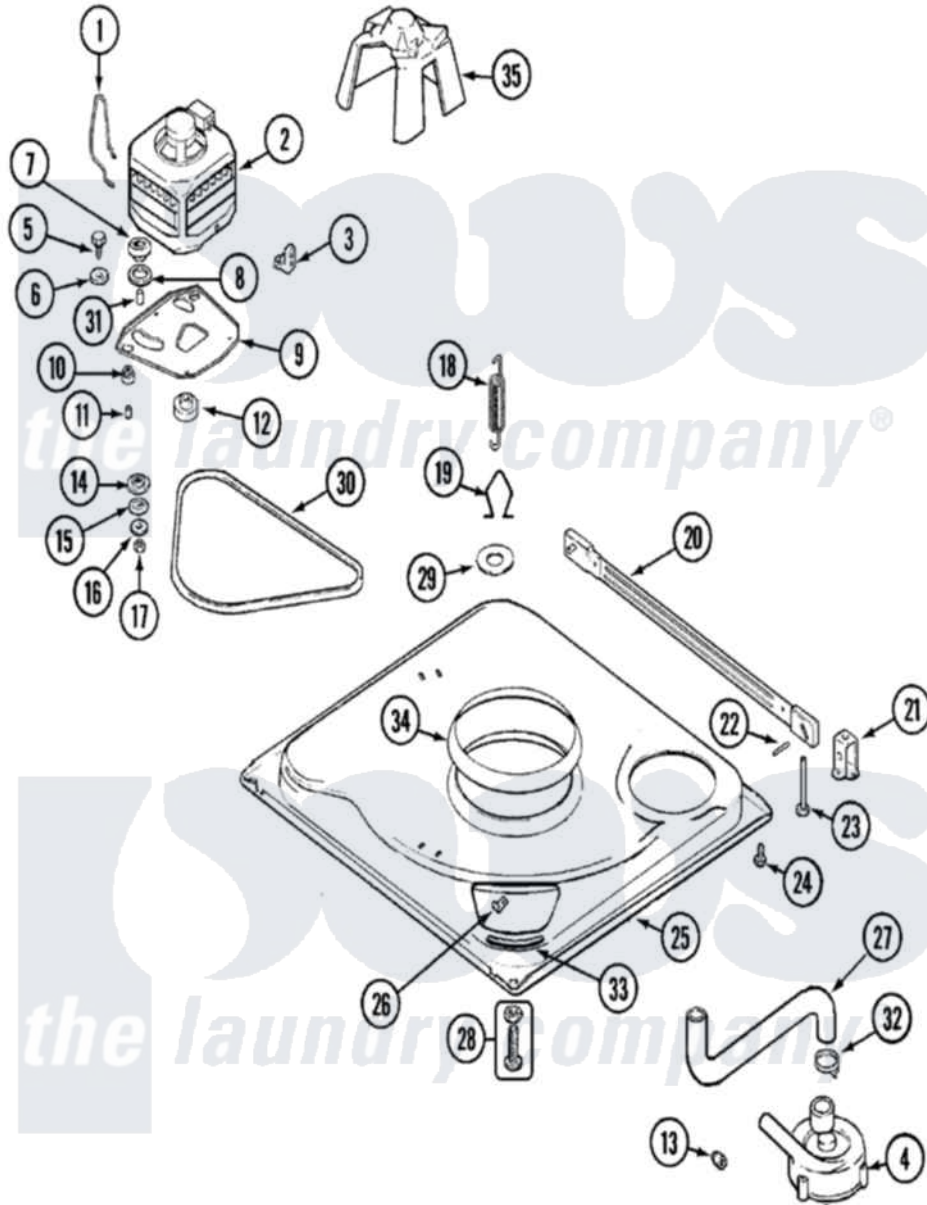

Maytag NAV4200AKW 01 - BASE

Maytag [Residential Maytag NAV4200AKW Washer Parts](#) Parts Diagram 01 - BASE
 Click on the part number to view part

Item	Original Part Number	Replaced By	Status	Part Description
1	21001110	22004376		Spring, Motor Pivot
2	21001637			Motor
3	21001109	21001486		Foot Slide, Isolator
4	35-2099	35-6465		Pump Assem
5	25-7833	21001977		Screw
6	25-7048			Washer
"	25-7834			Washer, Motor/Base Screw
7	33-9946			Isolator, Motor
8	35-3570			Washer, Motor Pivot
9	21001111	21001783		Plate And Screw Assembly
10	35-3646			Isolator, Motor Plate
11	25-7831			Spacer, Mounting
12	25-7117			Set Screw
"	21001475	W10143344		Pulley
13	35-2344			Restrictor, Flow
14	35-3571			Slide, Motor Pivot

15	33-9967		Washer, Motor Isolator
16	25-7047		Washer, Flat
17	25-7325	Y707702	Locknut
18	21001598		Spring, Suspension
19	21001166		Hook, Suspension Spring
20	35-2052		Pin, Stabilizer
"	35-2049	21001881	Bar, Stabilizer
21	35-2046		Bracket, Stabilizer
22	35-2052		Pin, Stabilizer
23	35-3020	22004469	Leg And Foot Self Stabalizing
24	31001041	308685	Side Trim)
25	21001169	12002701	Base Kit
26	25-7845		Speednut, Motor
27	35-3584	21001915	Hose, Tub To Pump
28	35-3507	25001119	Foot And Pad Assembly
29	Y25-7951		Washer, Suspension Hook
30	21352320		Belt, Drive
31	25-7830		Spacer
32	25-6068	285655	Clamp, Hose
33	35-2065		Pad, Motor Plate
34	21001161	21002026	Snubber
35	22002721		Shield, Motor