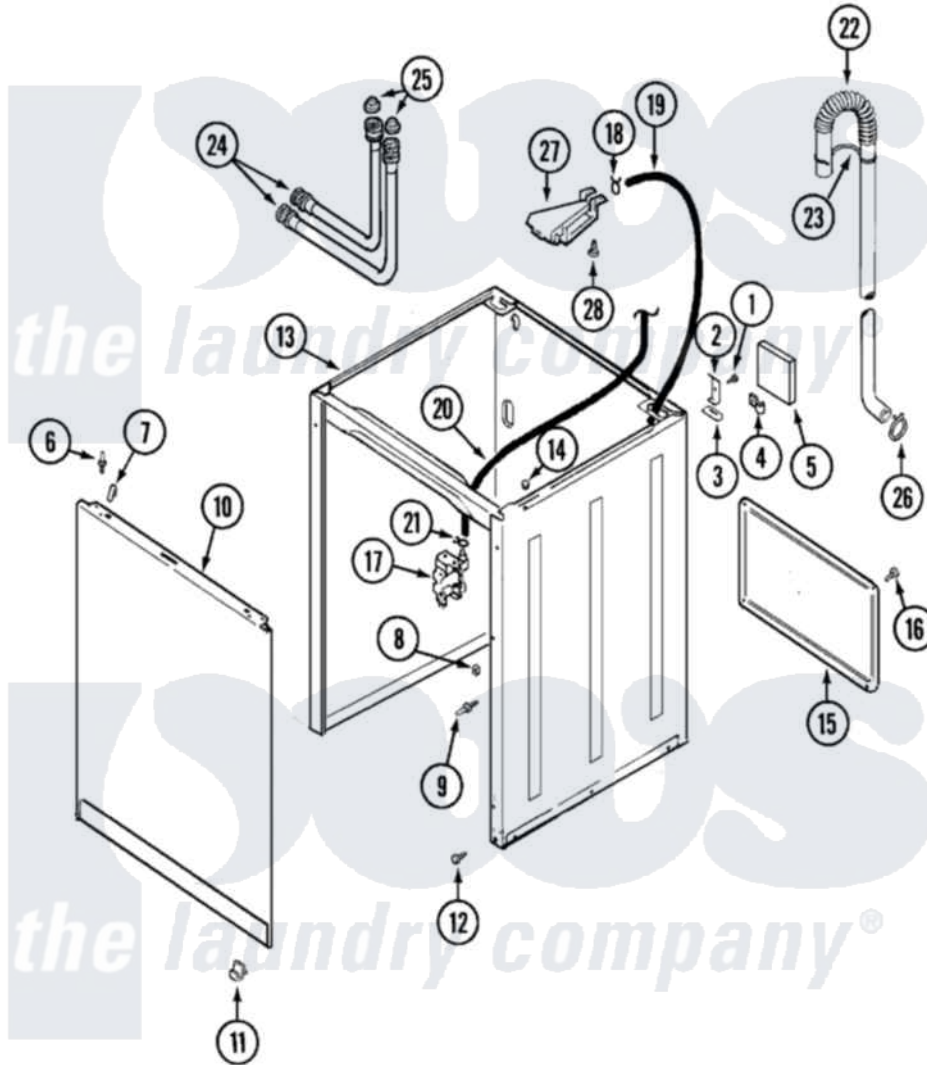

Maytag NAV4200AKW 02 - CABINET

Maytag [Residential Maytag NAV4200AKW Washer Parts](#) Parts Diagram 02 - CABINET
 Click on the part number to view part

Item	Original Part Number	Replaced By	Status	Part Description
1	25-7893			Screw
2	35-2846			Hinge, Cabinet Top
3	35-4128			Pad, Hinge
4	25-7027	16515		Clip
5	35-0706		Not Available	PAD, FOAM
6	53-0643			Pin, Locator
7	25-7220			Clip, Cabinet Top
8	25-0224	3400029		Nut, Adapter Plate
9	53-0200			Sleeve, Locator Pin
"	53-0643			Pin, Locator
10	35-2084			Panel, Front
11	53-0120			Clip, Front Panel
"	25-7732	681414		Screw, 10AB X 1/2
12	35-4129			Bumper, Cabinet
13	35-2106	21001871		Cabinet
"	21001281			Damper, Sound Pad

14	33-2653		Bumper, Cabinet
15	35-2108	21001871	Cabinet
16	25-7732	681414	Screw, 10AB X 1/2
17	22001196		Valve, Water
"	21001464		Coupling, Adaptor
18	25-7867	596669	Clamp, Manifold
19	35-2378	12002749	Hose, Flume Kit
20	21001060	21001748	Hose, Pressure Switch
21	25-7796	596669	Clamp, Manifold
22	21001513	21001872	Hose, Drain
23	33-9537	22003814	Retainer, Drain Hose
24	33-7046	89503	Hose-Inlet
"	33-7891	89503	Hose-Inlet
25	33-4264N		Strainer And Washer Kit
26	25-7080	285655	Clamp, Hose
27	35-2051	21001760	Flume Assembly / Water Diverter
28	25-3092	90767	Screw, 8A X 3/8 HeX Washer Head Tapping