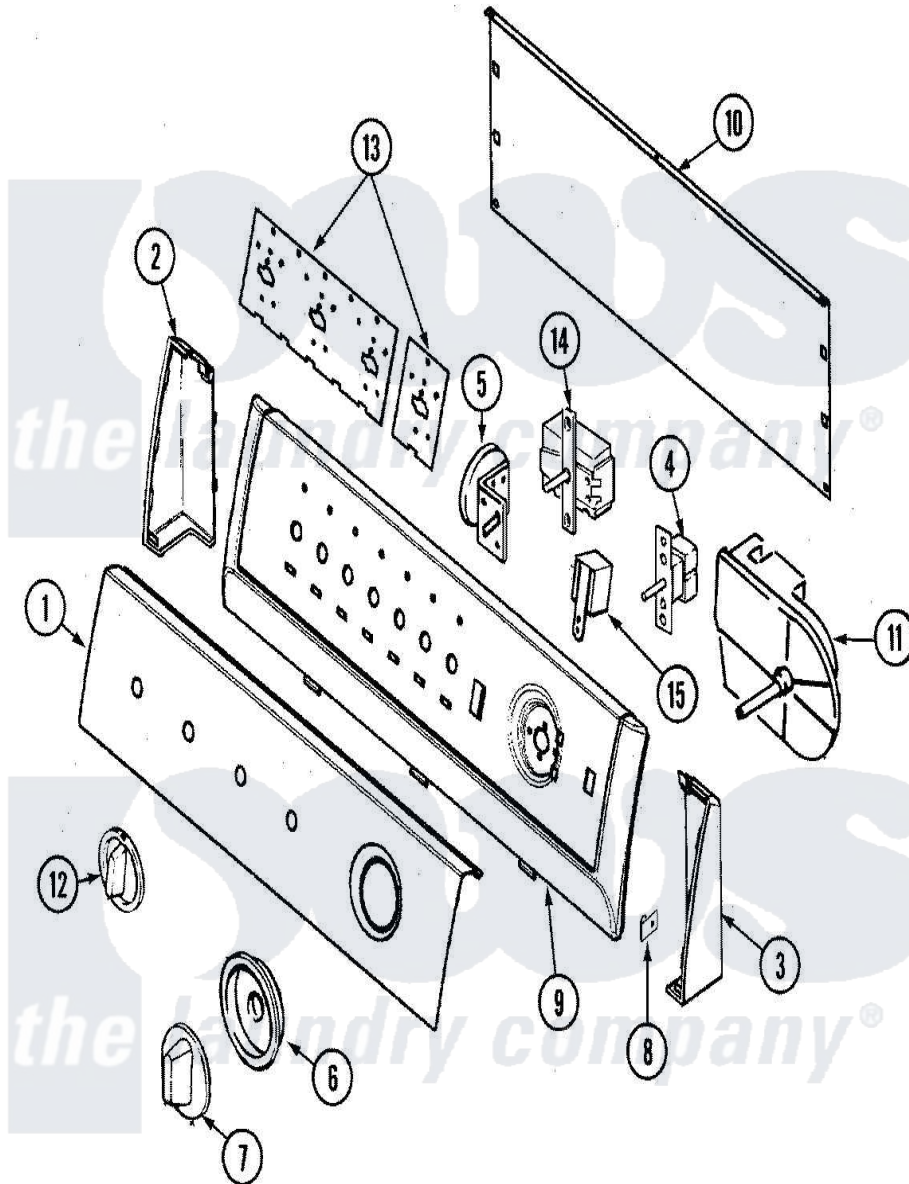

Maytag NAV4200AKW 03 - CONTROL PANEL

Maytag Residential Maytag NAV4200AKW Washer Parts Parts Diagram 03 - CONTROL PANEL
 Click on the part number to view part

Item	Original Part Number	Replaced By	Status	Part Description
1	21001682	21001784		Panel- Con
2	21001629	21001546		Endcap, Panel
"	25-3092	90767		Screw, 8A X 3/8 HeX Washer Head Tapping
3	21001636	21001547		Endcap, Panel
"	25-3092	90767		Screw, 8A X 3/8 HeX Washer Head Tapping
4	21001676			Switch, Water Temperature
"	25-3092	90767		Screw, 8A X 3/8 HeX Washer Head Tapping
5	21001625	21001741		Switch, Pressure
"	25-3092	90767		Screw, 8A X 3/8 HeX Washer Head Tapping
6	21001520			Skirt, Timer Knob
7	21001526			Knob, Timer
8	25-7851			Speedclip, End Cap To Top
9	21001635	21001552		Frame , Control Panel
10	21001527			Shield, Rear

"	25-7853	25-7933	Ring, Retaining
"	25-3457		Screw, Sems
"	25-3092	90767	Screw, 8A X 3/8 HeX Washer Head Tapping
11	21001679		Timer
"	25-3092	90767	Screw, 8A X 3/8 HeX Washer Head Tapping
12	21001544		Knob, Selector
13	21001517		Shield, Control
"	53-2504	31001193	Pad, Shield
"	21001603		Shield, Control
14	21001673		Switch, Speed 4 Pos Rotary
15	31001443		Switch, Two Pos Rotary
16	21001725	Not Available	MANUAL, USE & CARE (SPAN)
"	21001621	Not Available	MANUAL, USE & CARE