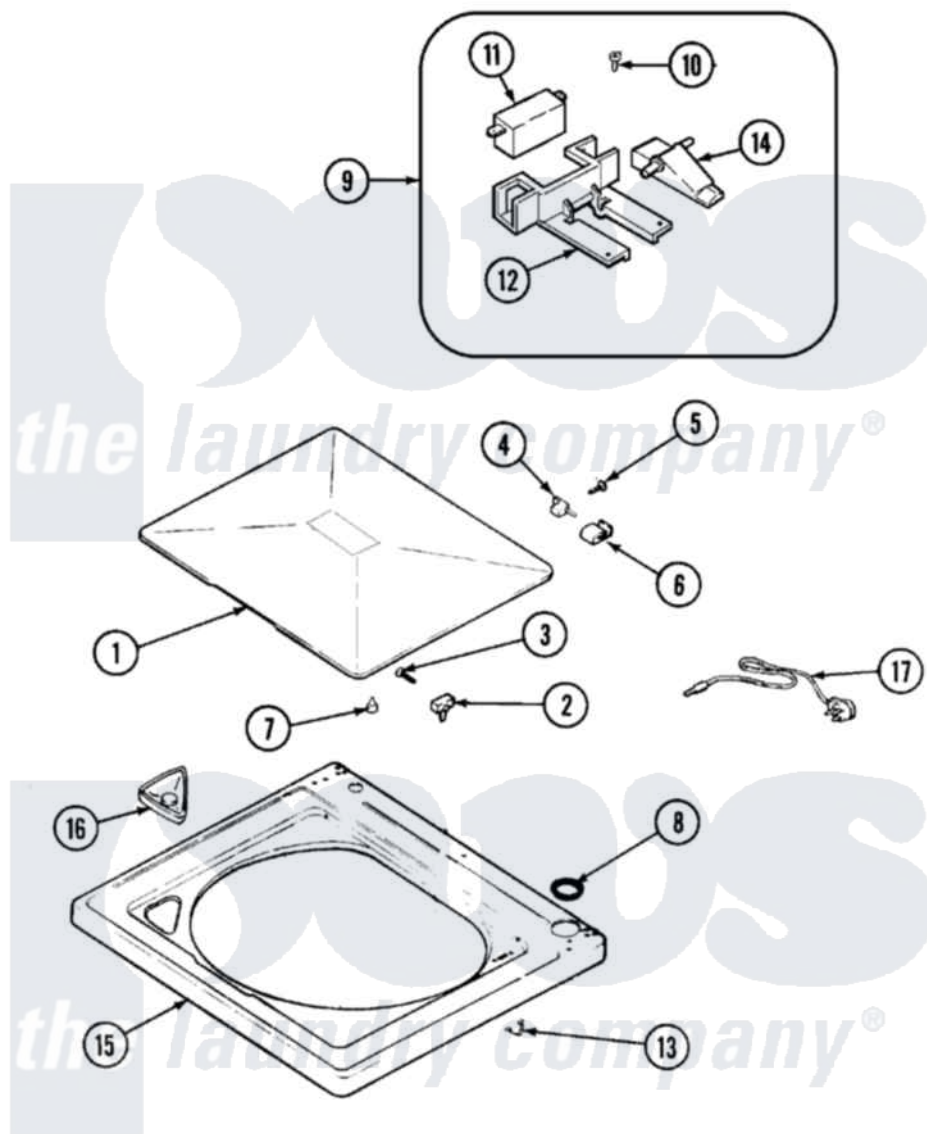

Maytag NAV4200AKW 04 - TOP

Maytag [Residential Maytag NAV4200AKW Washer Parts](#) Parts Diagram 04 - TOP
 Click on the part number to view part

Item	Original Part Number	Replaced By	Status	Part Description
1	35-2026			Lid
2	43-0057			Actuator, Door Switch
3	25-7438			Screw
4	35-2045			Pin, Hinge
5	25-7893			Screw
6	35-2044			Hinge, Lid
7	35-0581			Bumper, Door
8	35-2063			Bushing, Insulator
9	21001137	12001187		Kit, Lid Switch Assembly
10	21001136	3400872		Screw, 8-18 X 3/8
11	21001148	12001187		Kit, Lid Switch Assembly
12	21001135			Housing, Lid Switch
13	25-7878			Clip
14	21001134			Lever, Lid Switch
15	21001602			Top, Cabinet
16	21001597			Dispenser, Bleach

17

[21001457](#)

Fuse

" 21001458

[10091101](#)

Block-Fuse

" 21001645

Not Available

CORD, POWER

" [35-1007](#)

Strain Relief

" [21001644](#)

Assembly, Lead And Sleeve