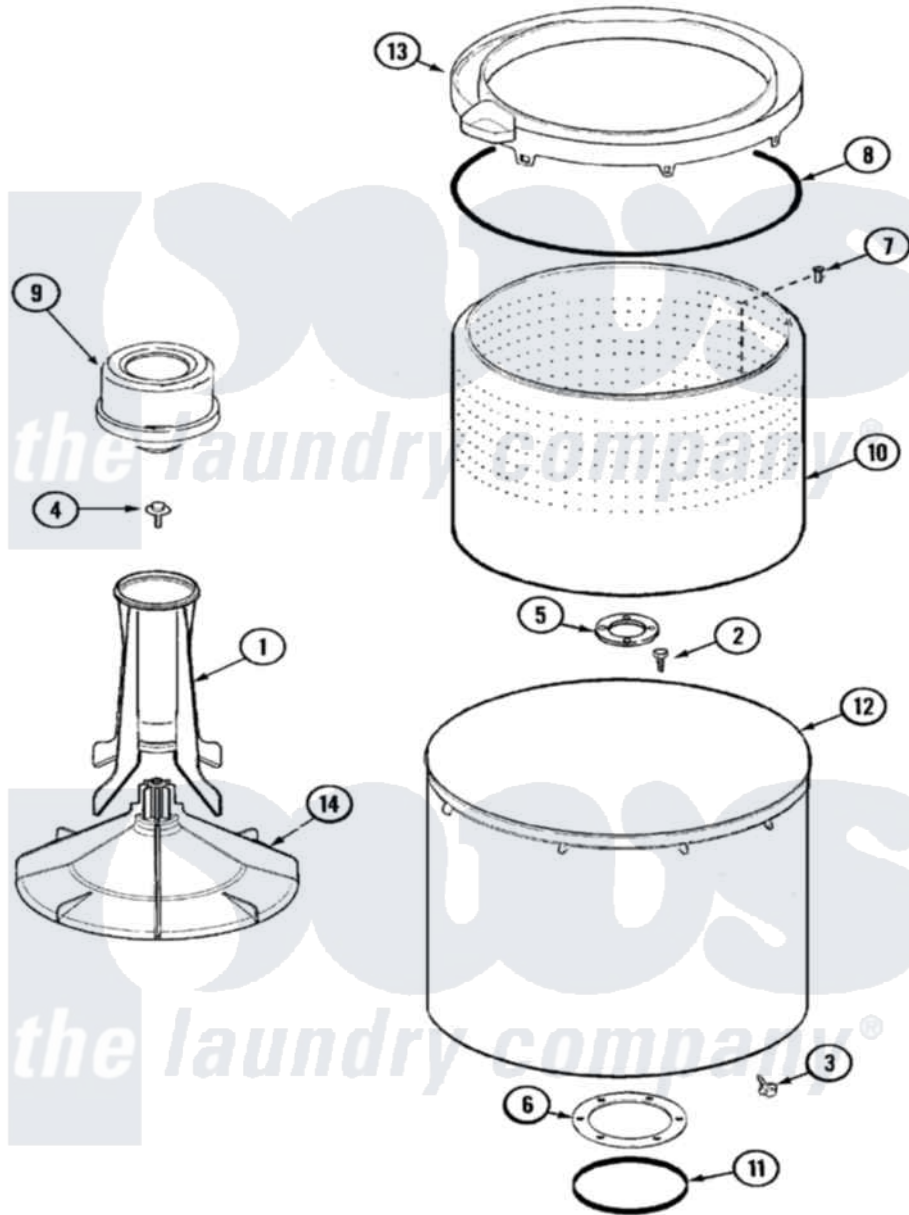

Maytag NAV4200AKW 06 - TUB

Maytag Residential Maytag NAV4200AKW Washer Parts Parts Diagram 06 - TUB
 Click on the part number to view part

Item	Original Part Number	Replaced By	Status	Part Description
1	21001521			Top, Agitator
2	21001510	22002947		Bolt, Tub
3	25-7953	22002933		Screw
4	25-7948	W10309247		Screw
5	35-3685			Gasket, Basket To Centerpost
6	35-3686			Gasket, Tub To Housing
7	25-7967	3400504		Screw
"	25-7117			Set Screw
8	35-2328			Seal, Tub Top
9	21001905			Dispenser, Fabric
10	21001529			Basket Assembly
11	35-2978			Seal, Tub/Housing
12	35-3700			Tub Assembly
13	21001531		Not Available	TOP, TUB (PLASTIC)
14	21001530			Base, Agitator