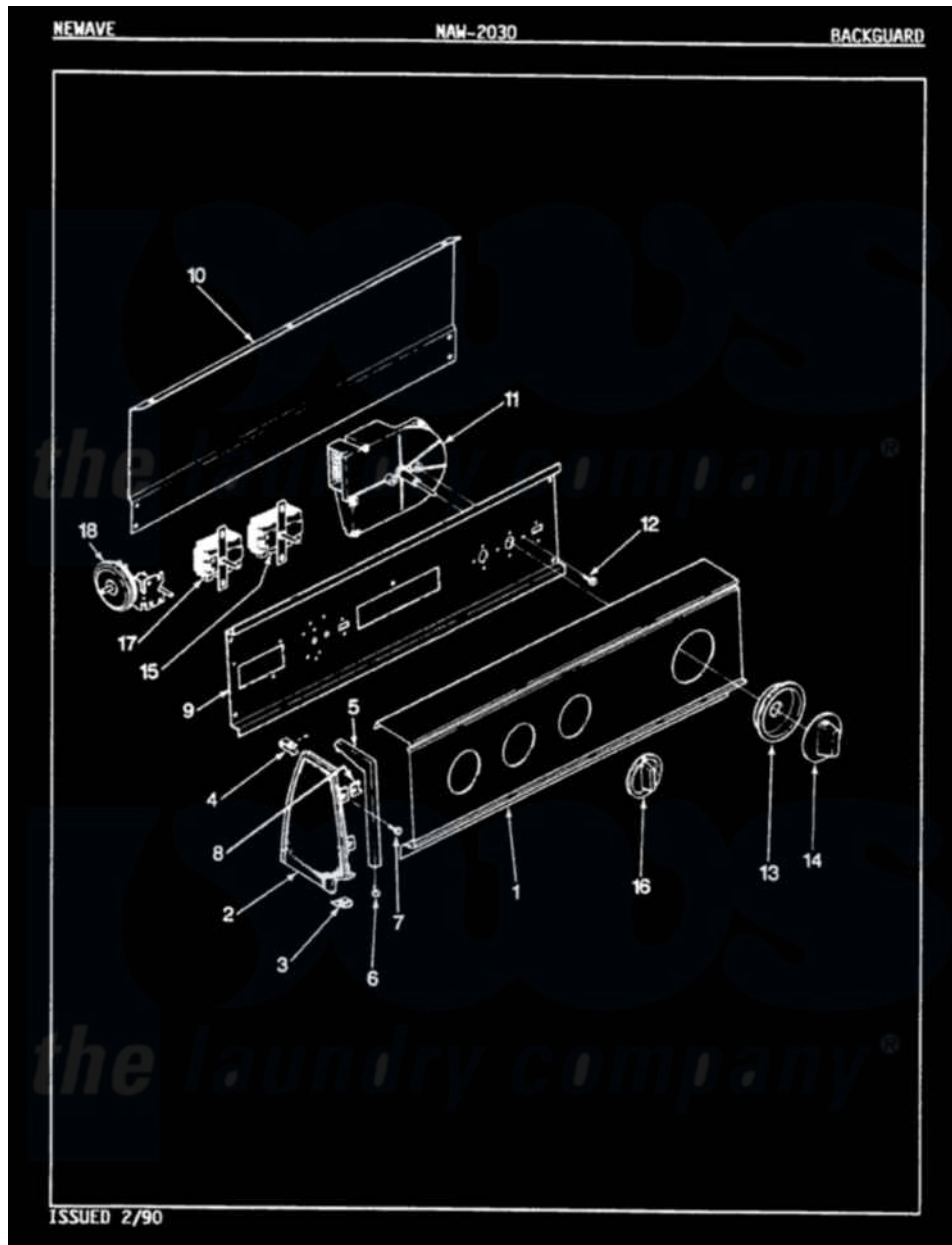

Maytag NAW2030A 03 - CONTROL PANEL (REV. E)

Maytag Residential Maytag NAW2030A Washer Parts Parts Diagram 03 - CONTROL PANEL (REV. E)
 Click on the part number to view part

Item	Original Part Number	Replaced By	Status	Part Description
1	25-7793			Screw
"	25-7702			Speedclip, End Cap To Control Panel
"	35-2535		Not Available	PANEL, CONTROL
2	35-2487	21001451		Cap- End
"	35-2488	21001452		Cap- End
3	25-7697	25-2219		Screw
"	25-7851			Speedclip, End Cap To Top
"	34-9487		Not Available	PLATE, REINFORCEMENT
4	25-7435	33002917		Screw, No.10-16
5	53-0277		Not Available	TRIM, END CAP (RT)
"	53-0278		Not Available	TRIM, END CAP (LT)
6	25-7760			Screw
7	25-3092	90767		Screw, 8A X 3/8 HeX Washer Head Tapping
8	25-7702			Speedclip, End Cap To Control Panel

9	53-1676		Shield, Control
10	25-3092	90767	Screw, 8A X 3/8 HeX Washer Head Tapping
"	25-3457		Screw, Sems
"	25-7853	25-7933	Ring, Retaining
"	35-2688	21001460	Shield, Rear
11	35-2419	Not Available	TIMER
12	25-0205	216412	Screw, Bracket To Timer
13	35-0180	12500058	Knob Ski
14	35-0498	12500058	Knob Ski
15	25-3092	90767	Screw, 8A X 3/8 HeX Washer Head Tapping
"	35-0119		Rotary Switch
16	35-0168	Not Available	SELECTOR KNOB
17	35-0162	Not Available	ROTARY SWITCH
"	25-3092	90767	Screw, 8A X 3/8 HeX Washer Head Tapping
18	35-2145	21001554	Switch, Water Level
"	25-3092	90767	Screw, 8A X 3/8 HeX Washer Head Tapping
"	35-2536	Not Available	MANUAL, USE & CARE