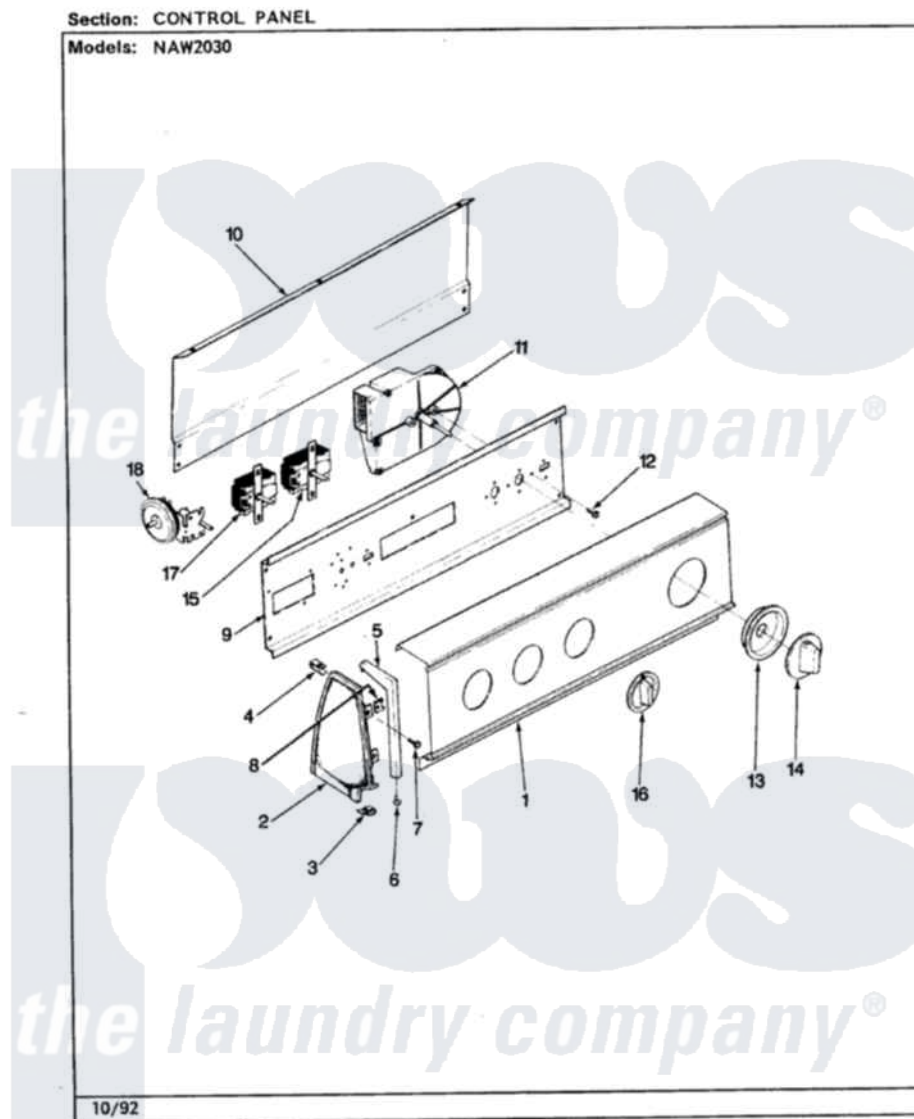

Maytag NAW2030A 04 - CONTROL PANEL (REV. F-K)

Maytag [Residential Maytag NAW2030A Washer Parts](#) Parts Diagram 04 - CONTROL PANEL (REV. F-K)
 Click on the part number to view part

Item	Original Part Number	Replaced By	Status	Part Description
1	25-7793			Screw
"	25-7702			Speedclip, End Cap To Control Panel
"	35-2535		Not Available	PANEL, CONTROL
2	35-2487	21001451		Cap- End
"	35-2488	21001452		Cap- End
3	25-7851			Speedclip, End Cap To Top
"	25-7697	25-2219		Screw
"	34-9487		Not Available	PLATE, REINFORCEMENT
4	25-7852			Speedclip, Rr Shld To End Cap
"	25-7435	33002917		Screw, No.10-16
5	53-0277		Not Available	TRIM, END CAP (RT)
"	53-0278		Not Available	TRIM, END CAP (LT)
6	25-7760			Screw
7	25-3092	90767		Screw, 8A X 3/8 HeX Washer Head Tapping

8	25-7702		Speedclip, End Cap To Control Panel
9	53-1676		Shield, Control
10	25-3457		Screw, Sems
"	25-3092	90767	Screw, 8A X 3/8 HeX Washer Head Tapping
"	25-7853	25-7933	Ring, Retaining
"	35-2688	21001460	Shield, Rear
11	35-2419	Not Available	TIMER
12	25-0205	216412	Screw, Bracket To Timer
13	35-0180	12500058	Knob Ski
14	35-0498	12500058	Knob Ski
15	25-3092	90767	Screw, 8A X 3/8 HeX Washer Head Tapping
"	35-0119		Rotary Switch
16	35-0168	Not Available	SELECTOR KNOB
17	35-0162	Not Available	ROTARY SWITCH
"	25-3092	90767	Screw, 8A X 3/8 HeX Washer Head Tapping
18	35-2145	21001554	Switch, Water Level
"	35-2536	Not Available	MANUAL, USE & CARE
"	25-3092	90767	Screw, 8A X 3/8 HeX Washer Head Tapping
"	35-3283	21001554	Switch, Water Level