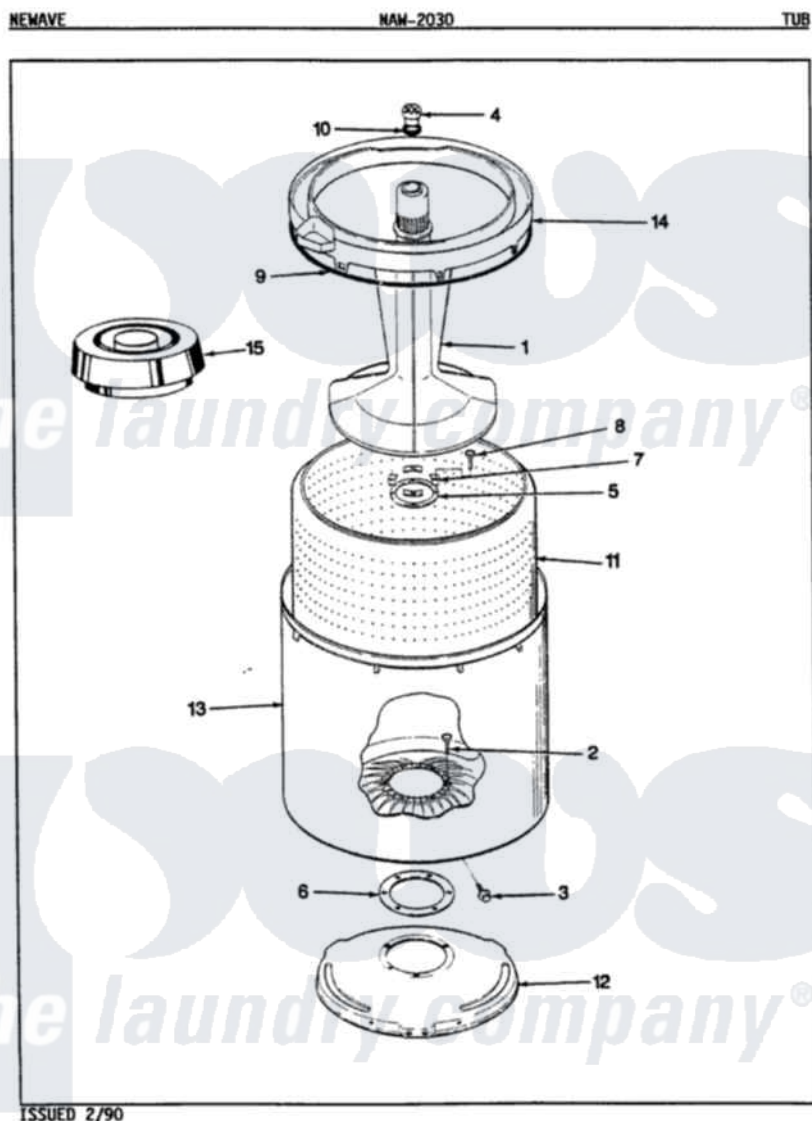

# Maytag NAW2030A 08 - TUB (REV. E)

Maytag [Residential Maytag NAW2030A Washer Parts](#) Parts Diagram 08 - TUB (REV. E)  
 Click on the part number to view part

Item	Original Part Number	Replaced By	Status	Part Description
1	35-2371	<a href="#">33-4352</a>		Agitator
2	35-2062	<a href="#">21001063</a>		Screw, Shoulder
3	25-7914	<a href="#">22002933</a>		Screw
4	<a href="#">33-6241</a>			Cap
5	33-2060		Not Available	CTRPOST BEARING
6	<a href="#">35-2061</a>			Gasket, Tub To Housing
7	33-8799		Not Available	REINF PLATE
8	25-7783	<a href="#">4356852</a>		Screw
9	<a href="#">35-2328</a>			Seal, Tub Top
10	<a href="#">25-7330</a>			Rubber Washer
11	35-2381		Not Available	BASKET ASSY-WHITE
12	<a href="#">35-2023</a>			Tub Support
13	<a href="#">35-2038</a>			Tub
14	35-2034		Not Available	TOP, TUB
"	35-2262		Not Available	SHIELD, TUB TOP
15	33-9827	<a href="#">35-2550</a>		Dispenser, Rinse