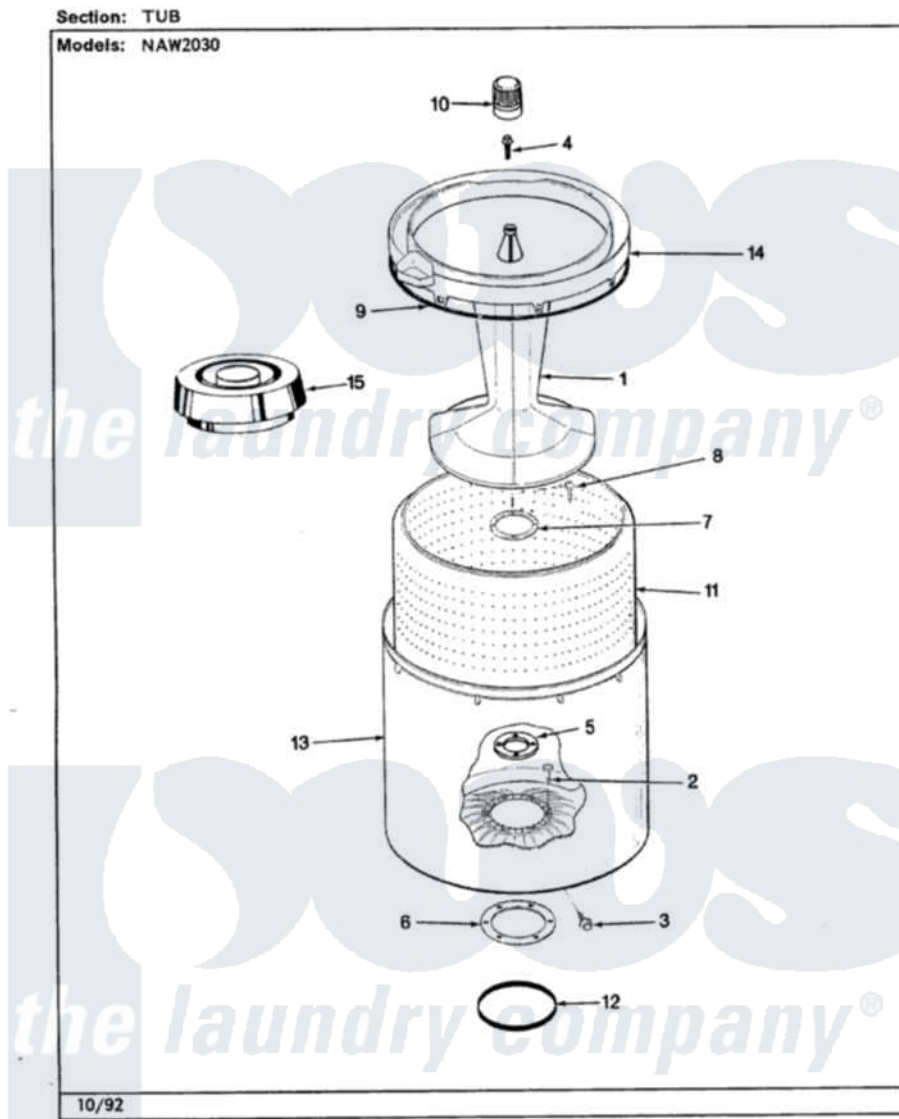

# Maytag NAW2030A 09 - TUB (REV. F-K)

Maytag [Residential Maytag NAW2030A Washer Parts](#) Parts Diagram 09 - TUB (REV. F-K)  
Click on the part number to view part

Item	Original Part Number	Replaced By	Status	Part Description
1	<a href="#">35-3580</a>			Agitator
"	35-2717	<a href="#">35-3580</a>		Agitator
3	25-7953	<a href="#">22002933</a>		Screw
4	25-7948	<a href="#">W10309247</a>		Screw
"	25-7953	<a href="#">22002933</a>		Screw
5	<a href="#">35-3685</a>			Gasket, Basket To Centerpost
"	35-2980	<a href="#">35-3685</a>		Gasket, Basket To Centerpost
6	<a href="#">35-3686</a>			Gasket, Tub To Housing
"	<a href="#">35-2979</a>			Gasket, Tub/Hsg
7	<a href="#">35-3014</a>			Gasket And Reinf. Plate Assembly
8	25-7783	<a href="#">4356852</a>		Screw
9	<a href="#">35-2328</a>			Seal, Tub Top
10	<a href="#">35-2733</a>			Cap, Agitator
11	35-3016		Not Available	BASKET ASSY
12	<a href="#">35-2978</a>			Seal, Tub/Housing
13	<a href="#">35-3700</a>			Tub Assembly

"	35-2952	<a href="#">35-3700</a>	Tub Assembly
14	35-2262	Not Available	SHIELD, TUB TOP
"	35-2034	Not Available	TOP, TUB
"	35-3578	Not Available	TOP, TUB
15	<a href="#">35-2550</a>		Dispenser, Rinse