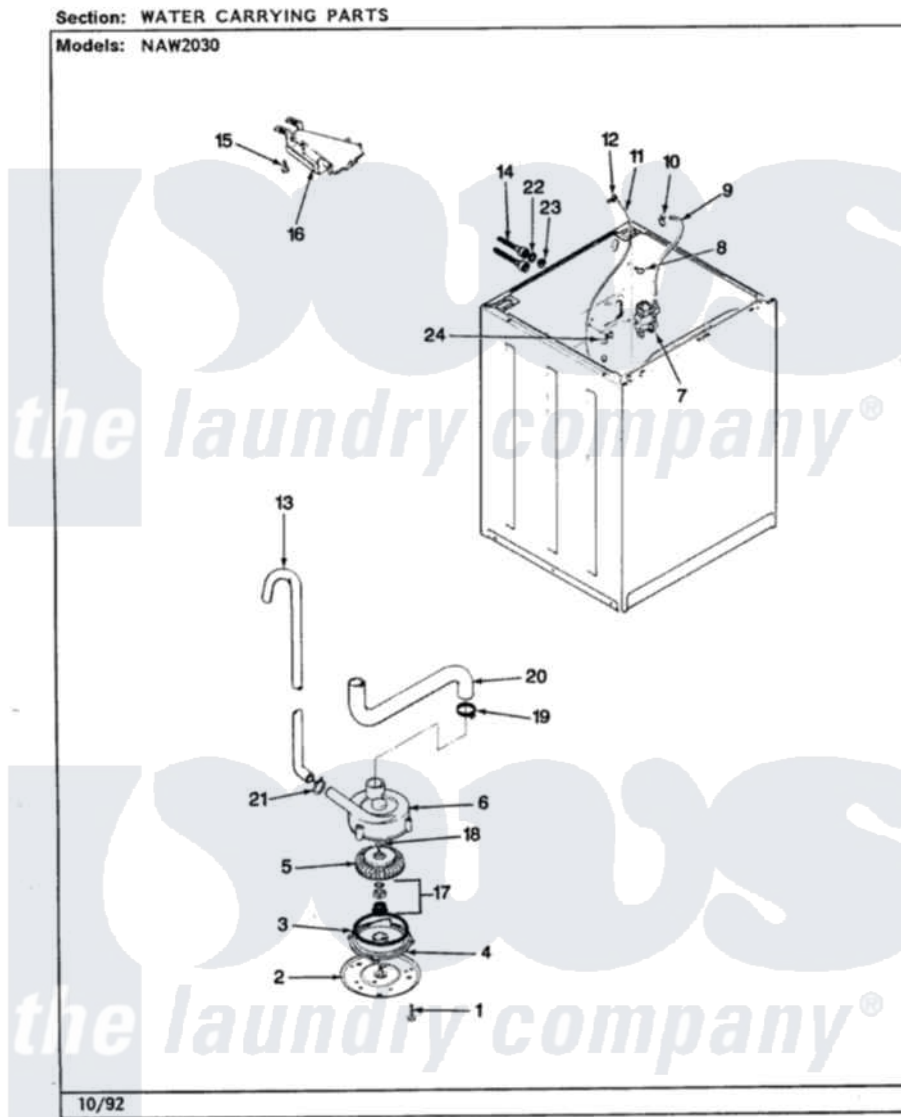

Maytag NAW2030A 11 - WATER CARRYING (REV. F-K)

Maytag Residential Maytag NAW2030A Washer Parts Parts Diagram 11 - WATER CARRYING (REV. F-K)
Click on the part number to view part

Item	Original Part Number	Replaced By	Status	Part Description
1	25-7405	3196164		Screw
2	33-6035		Not Available	PLATE & PULLEY ASSY.
3	33-6032			Gasket
4	35-2058			Base, Pump
5	35-2057	35-6465		Pump Assem
6	35-2099	35-6465		Pump Assem
"	35-2344			Restrictor, Flow
"	35-2056		Not Available	HOUSING, PUMP
7	25-7220			Clip, Cabinet Top
"	35-2374	35-2374N		Valve, Water
8	25-7867	596669		Clamp, Manifold
9	35-2378	12002749		Hose, Flume Kit
10	25-7867	596669		Clamp, Manifold
11	35-2322	21001748		Hose, Pressure Switch
"	35-2261		Not Available	PAD, PRESSURE SWITCH HOSE
12	33-6099			Clamp

13	35-2896	211704	Hose, Drain
14	35-0873	76313	Hosefill
"	33-7046	89503	Hose-Inlet
15	25-3092	90767	Screw, 8A X 3/8 HeX Washer Head Tapping
16	35-2051	21001760	Flume Assembly / Water Diverter
17	35-0707		Seal, Seat And "O" Ring
18	25-7894	W10001180	Screw
19	25-6069	Not Available	CORBIN CLAMP
"	25-6068	285655	Clamp, Hose
20	35-3584	21001915	Hose, Tub To Pump
"	35-2982		Hose Tub To Pump
21	25-7080	285655	Clamp, Hose
22	25-7048		Washer
23	33-7313	33-4264N	Strainer And Washer Kit
24	25-7796	596669	Clamp, Manifold