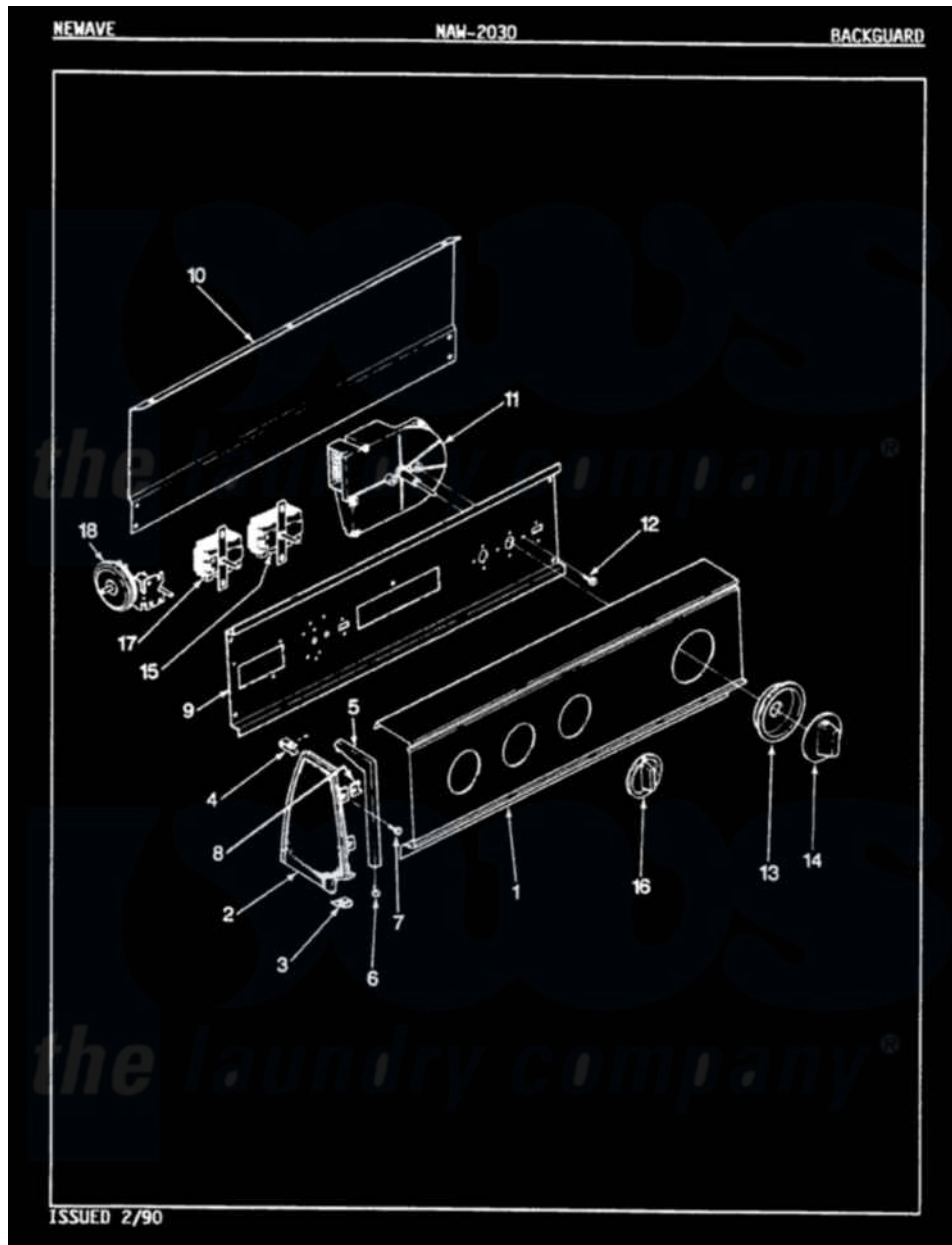

Maytag NAW2030H 03 - CONTROL PANEL (REV. E)

Maytag Residential Maytag NAW2030H Washer Parts Parts Diagram 03 - CONTROL PANEL (REV. E)
 Click on the part number to view part

Item	Original Part Number	Replaced By	Status	Part Description
1	25-7793			Screw
"	25-7702			Speedclip, End Cap To Control Panel
"	35-2535		Not Available	PANEL, CONTROL
2	35-2487	21001451		Cap- End
"	35-2488	21001452		Cap- End
3	25-7697	25-2219		Screw
"	25-7851			Speedclip, End Cap To Top
"	34-9487		Not Available	PLATE, REINFORCEMENT
4	25-7435	33002917		Screw, No.10-16
5	53-0277		Not Available	TRIM, END CAP (RT)
"	53-0278		Not Available	TRIM, END CAP (LT)
6	25-7760			Screw
7	25-3092	90767		Screw, 8A X 3/8 HeX Washer Head Tapping
8	25-7702			Speedclip, End Cap To Control Panel

9	53-1676		Shield, Control
10	25-3092	90767	Screw, 8A X 3/8 HeX Washer Head Tapping
"	25-3457		Screw, Sems
"	25-7853	25-7933	Ring, Retaining
"	35-2688	21001460	Shield, Rear
11	35-2419	Not Available	TIMER
12	25-0205	216412	Screw, Bracket To Timer
13	35-0180	12500058	Knob Ski
14	35-0498	12500058	Knob Ski
15	25-3092	90767	Screw, 8A X 3/8 HeX Washer Head Tapping
"	35-0119		Rotary Switch
16	35-0168	Not Available	SELECTOR KNOB
17	35-0162	Not Available	ROTARY SWITCH
"	25-3092	90767	Screw, 8A X 3/8 HeX Washer Head Tapping
18	35-2145	21001554	Switch, Water Level
"	25-3092	90767	Screw, 8A X 3/8 HeX Washer Head Tapping
"	35-2536	Not Available	MANUAL, USE & CARE